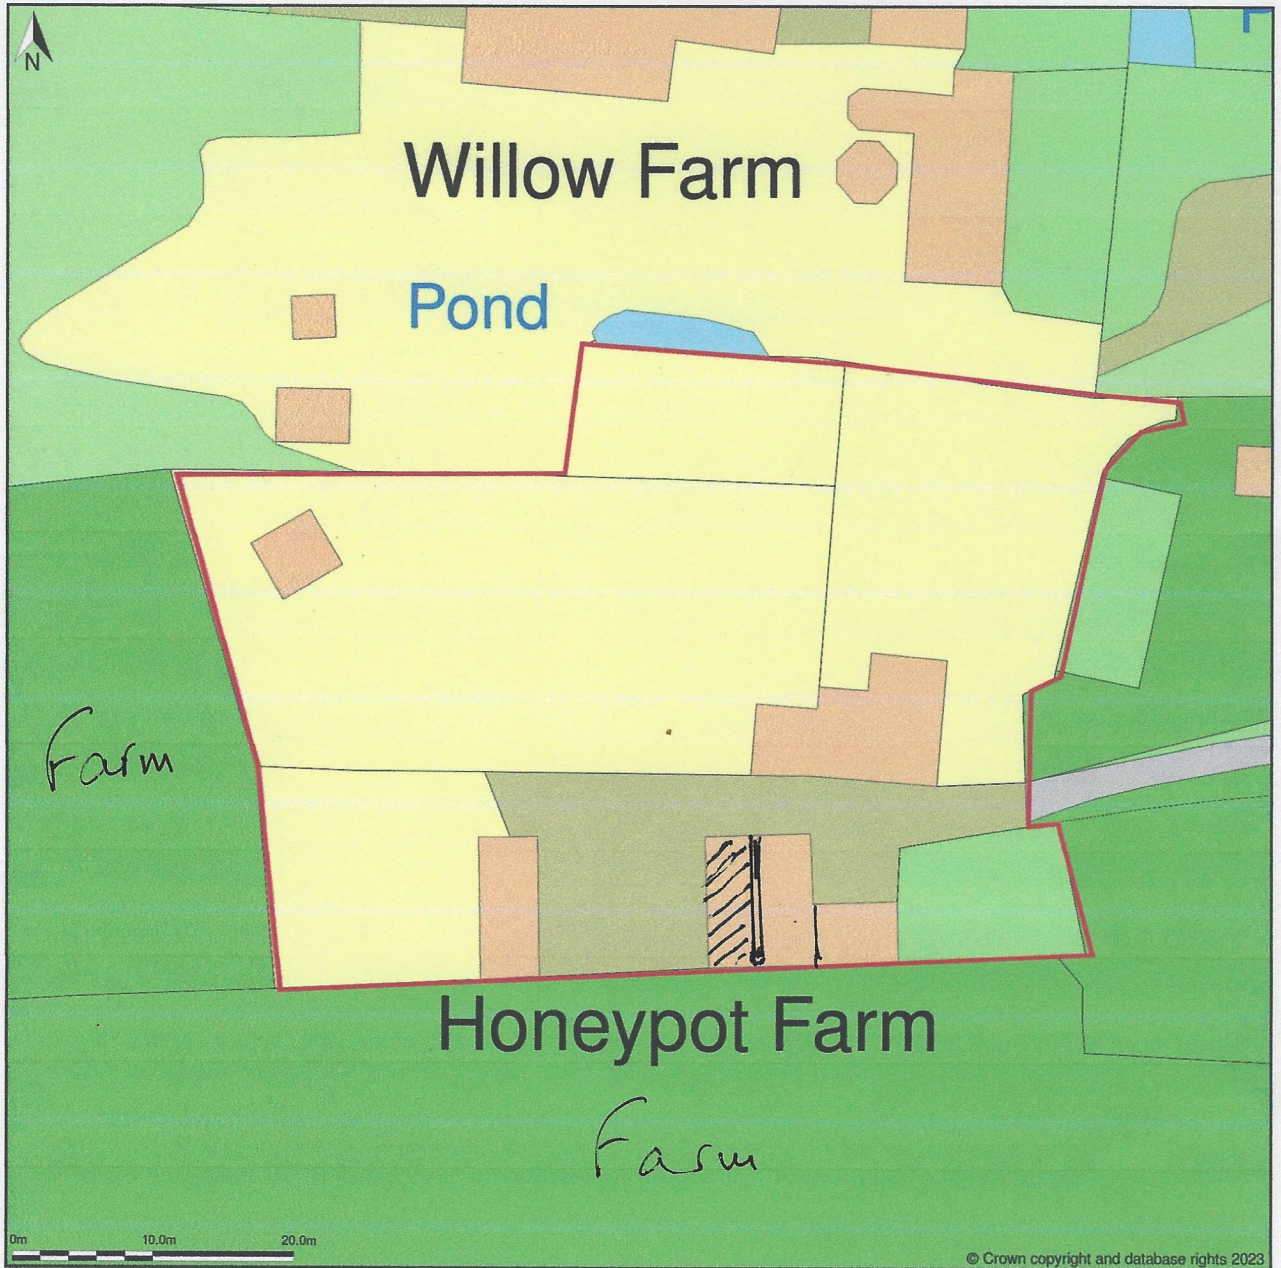

Honeypot Farm, New Road, Thrandeston, Suffolk, IP21 4BP

Site Plan (also called a Block Plan) shows area bounded by: 611870.98, 277186.64 611960.98, 277276.64 (at a scale of 1:500), OSGridRef: TM11917723. The representation of a road, track or path is no evidence of a right of way. The representation of features as lines is no evidence of a property boundary.

Produced on 27th Nov 2023 from the Ordnance Survey National Geographic Database and incorporating surveyed revision available at this date. Reproduction in whole or part is prohibited without the prior permission of Ordnance Survey. © Crown copyright 2023. Supplied by www.buyaplan.co.uk a licensed Ordnance Survey partner (100053143). Unique plan reference: #00863440-2CE8E8.

*Solar Panels // West facing roof of the barn*