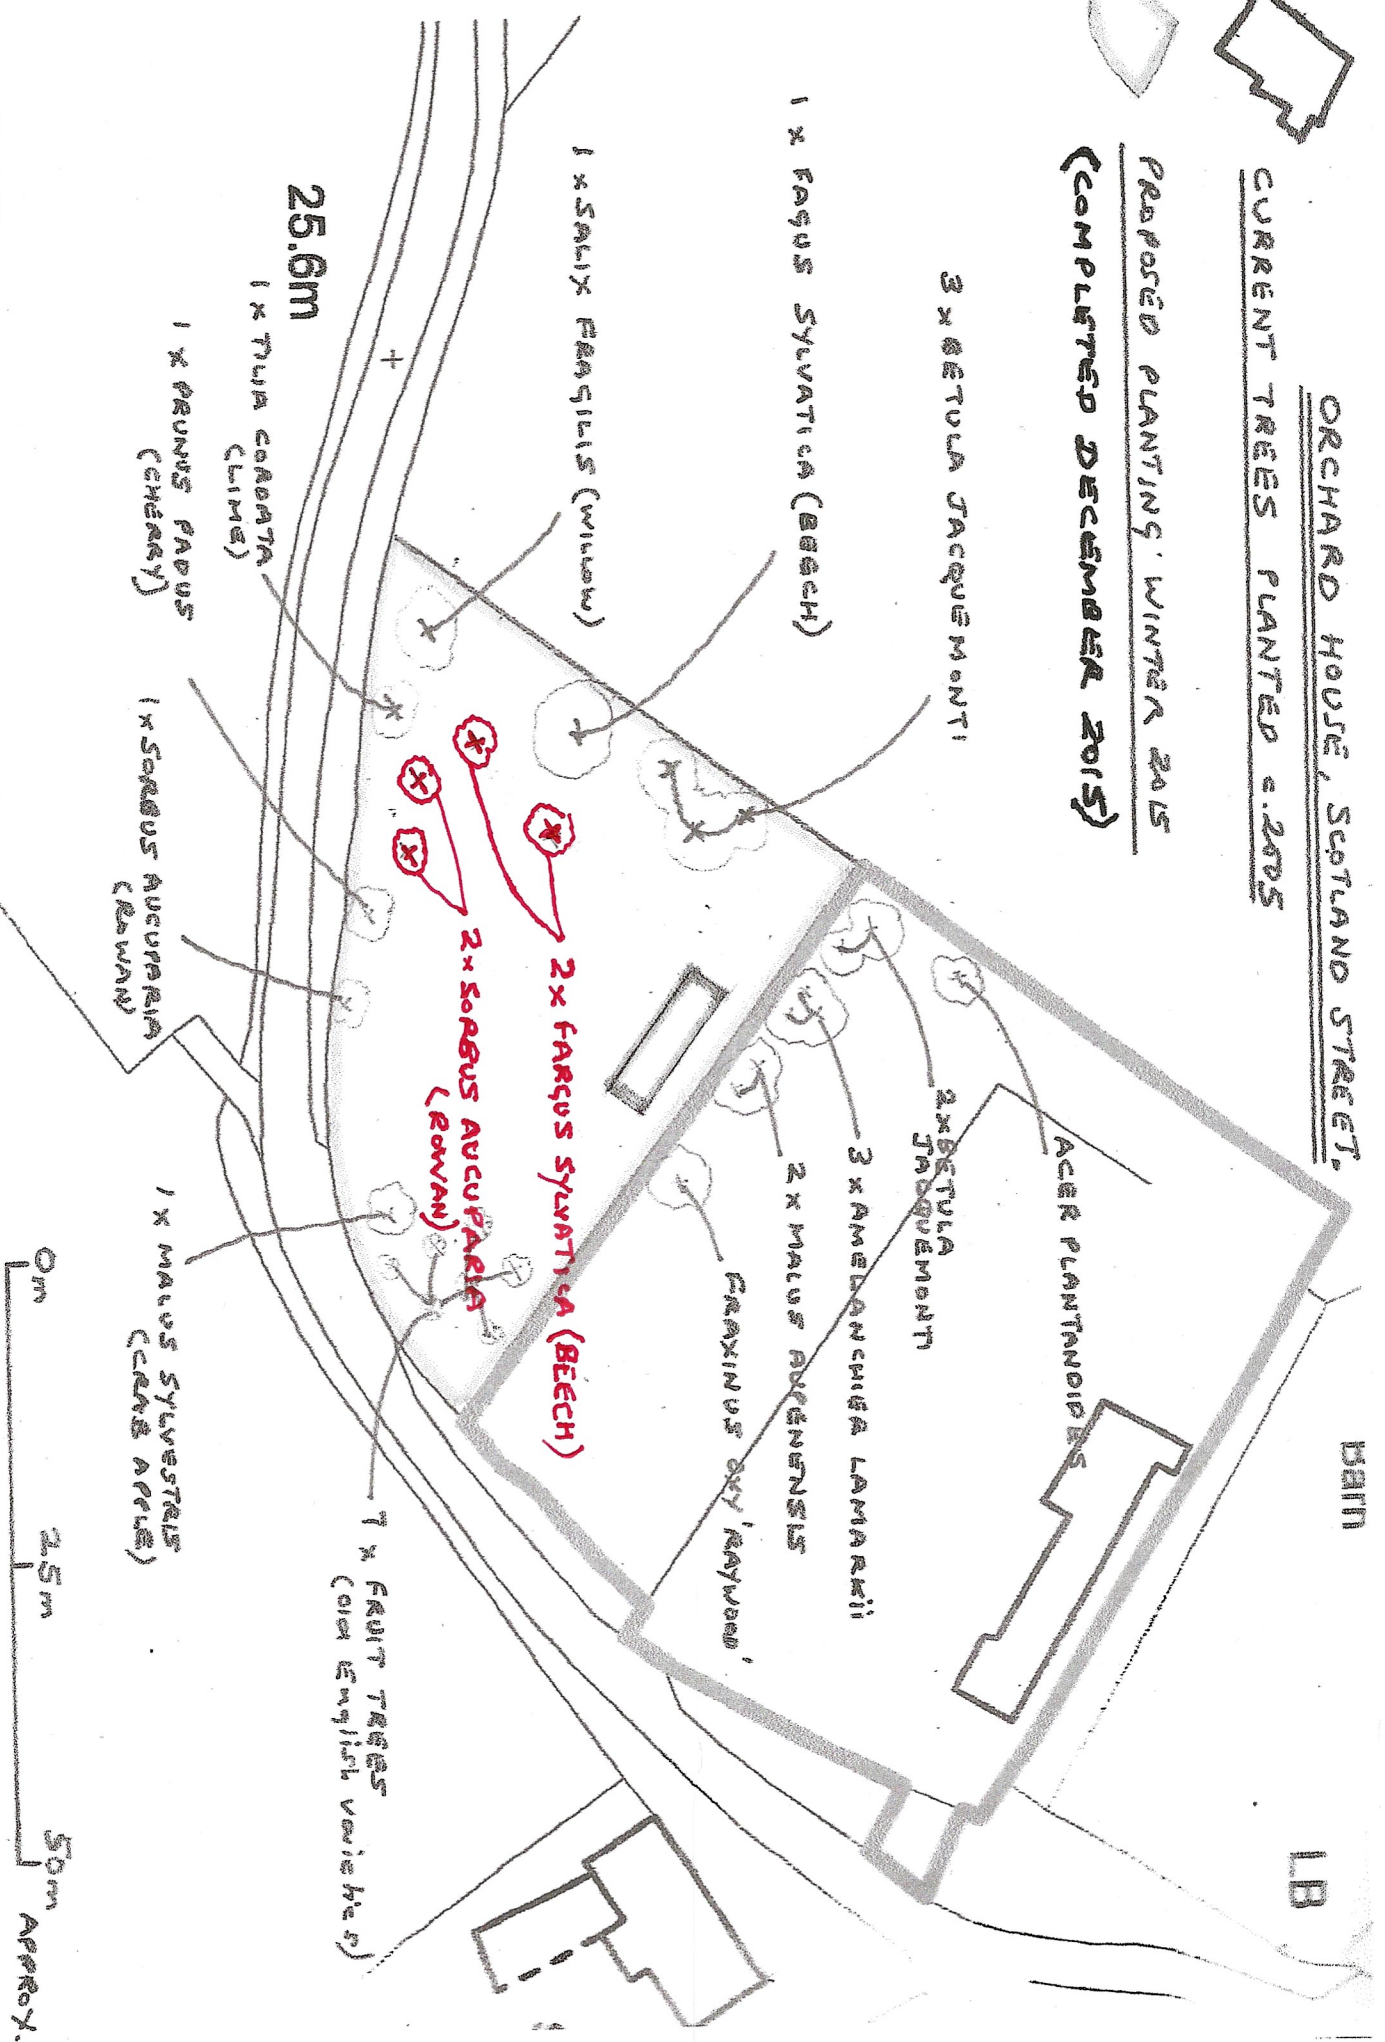

ORCHARD HOUSE, SCOTLAND STREET,  
 CURRENT TREES PLANTED = 2025

PROPOSED PLANTING: WINTER 2025  
 (COMPLETED DECEMBER 2015)

PROPOSED SOLAR ARRAY 13m x 3.5m  
 LAID ON CESTERSTITE AT GROUND LEVEL - MAXIMUM HEIGHT IS 0.5m  
 BIODIVERSITY NET GAIN - 4 NEW TREES TO BE PLANTED IN JAN 2024 (2 BEECH + 2 ROWAN)