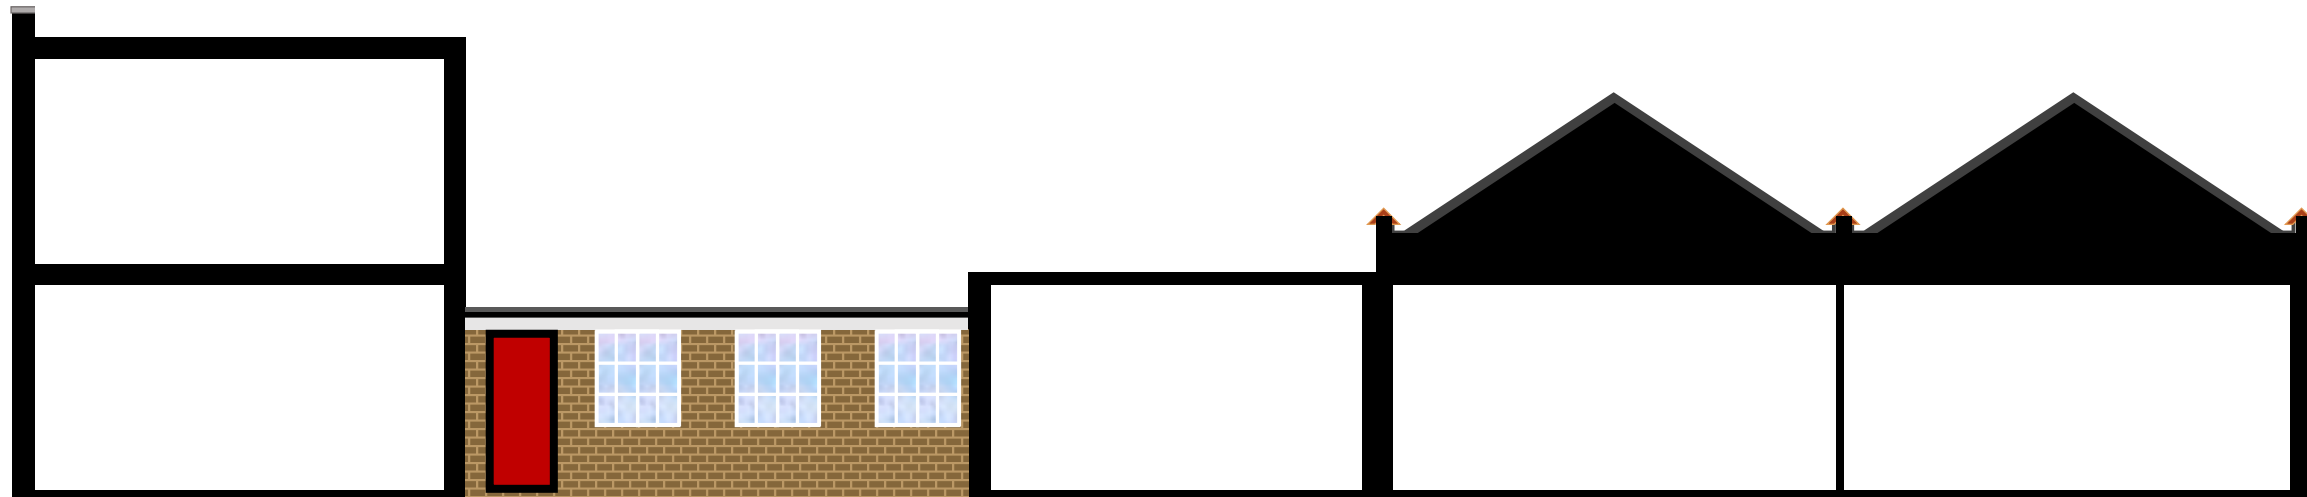

AAF013 – EXISTING FRONT ELEVATION AND COURTYARD SECTION
76 ELMER ROAD, LONDON SE6 2ER
SCALE 1 : 100 PRINTED ON A3 USING MS WORD OR PDF

FRONT ELEVATION LOOKING NORTH

COURTYARD SECTION LOOKING NORTH