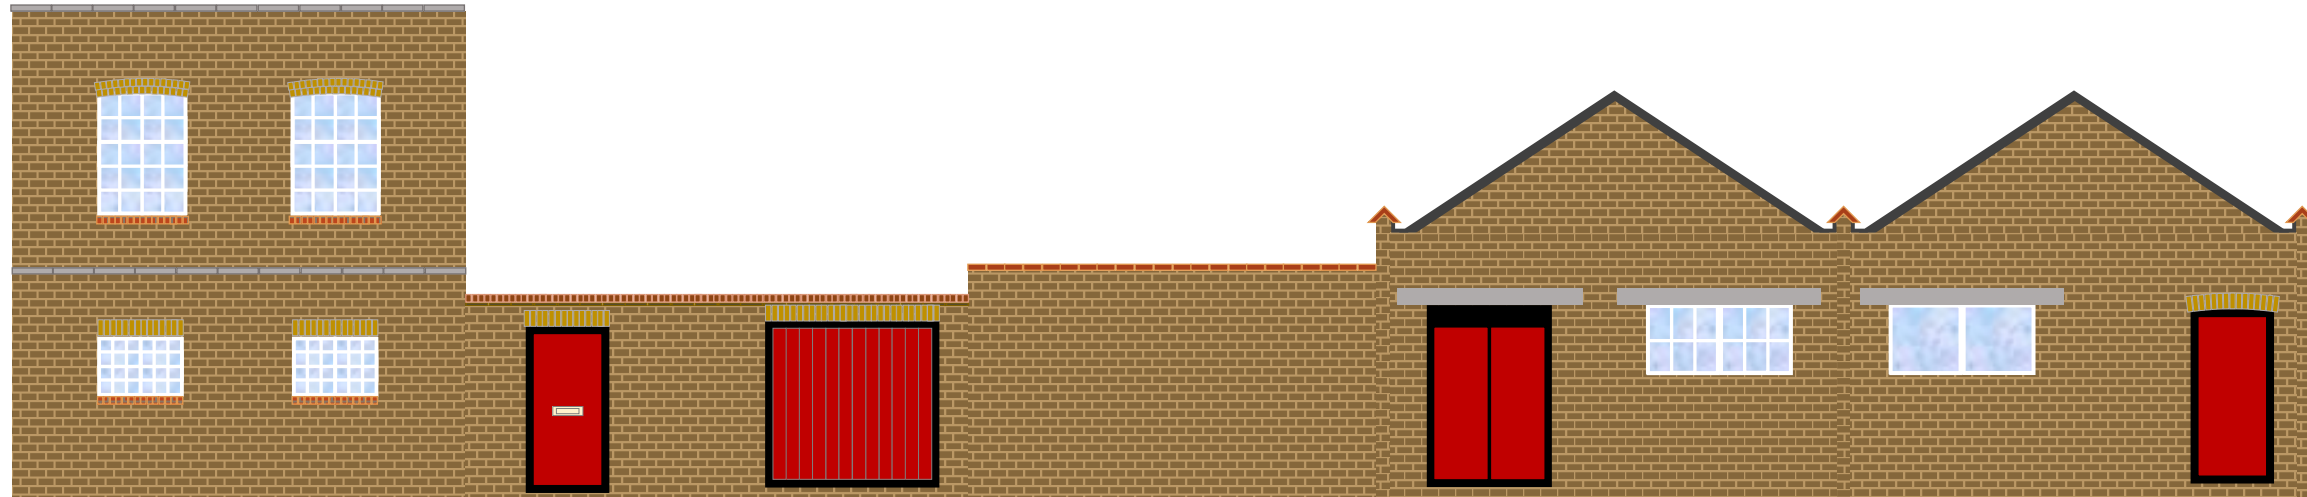

AAF013 – EXISTING FRONT ELEVATION AND COURTYARD SECTION
76 ELMER ROAD, LONDON SE6 2ER
SCALE 1 : 100 PRINTED ON A3 USING MS WORD OR PDF

FRONT ELEVATION LOOKING NORTH

COURTYARD SECTION LOOKING NORTH