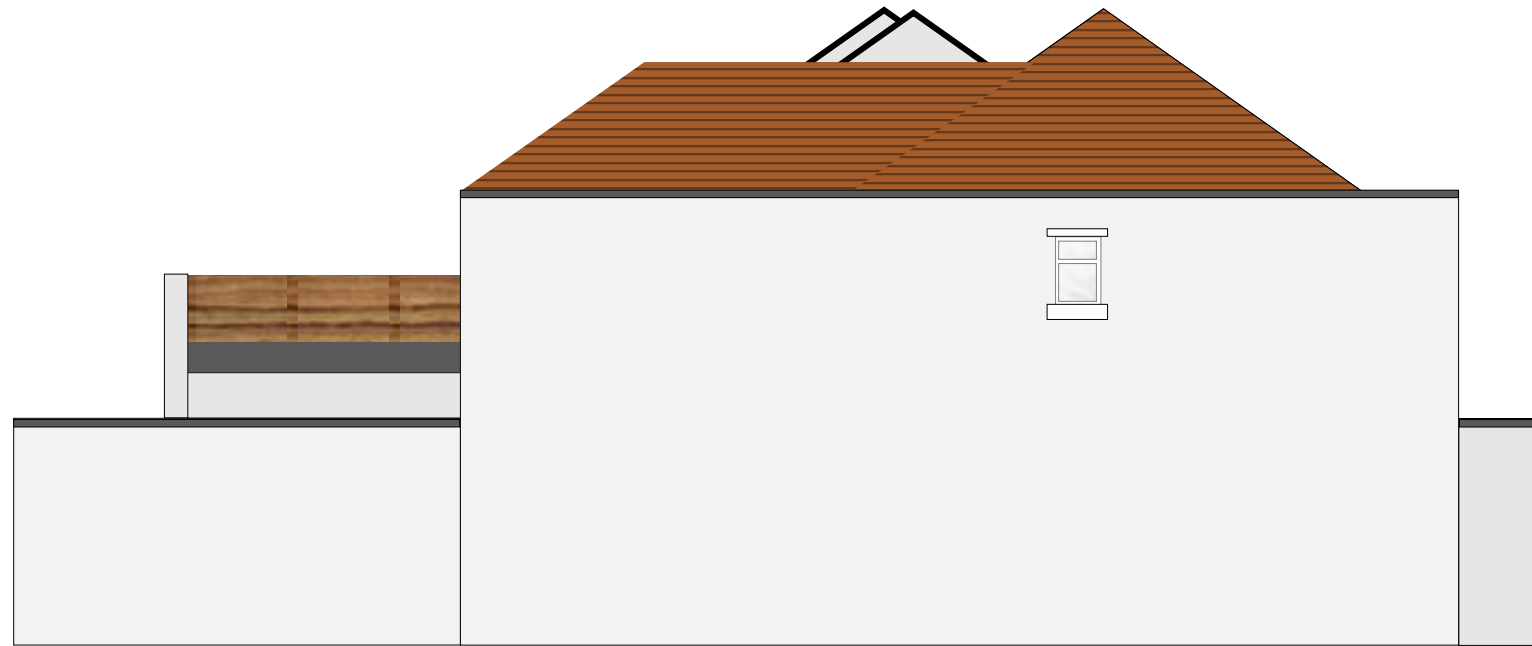

AAF124 – PROPOSED SIDE ELEVATIONS - CoU
76 ELMER ROAD, LONDON SE6 2ER
SCALE 1 : 100 PRINTED ON A3 USING MS WORD OR PDF

SIDE ELEVATION LOOKING EAST

SIDE ELEVATION LOOKING WEST