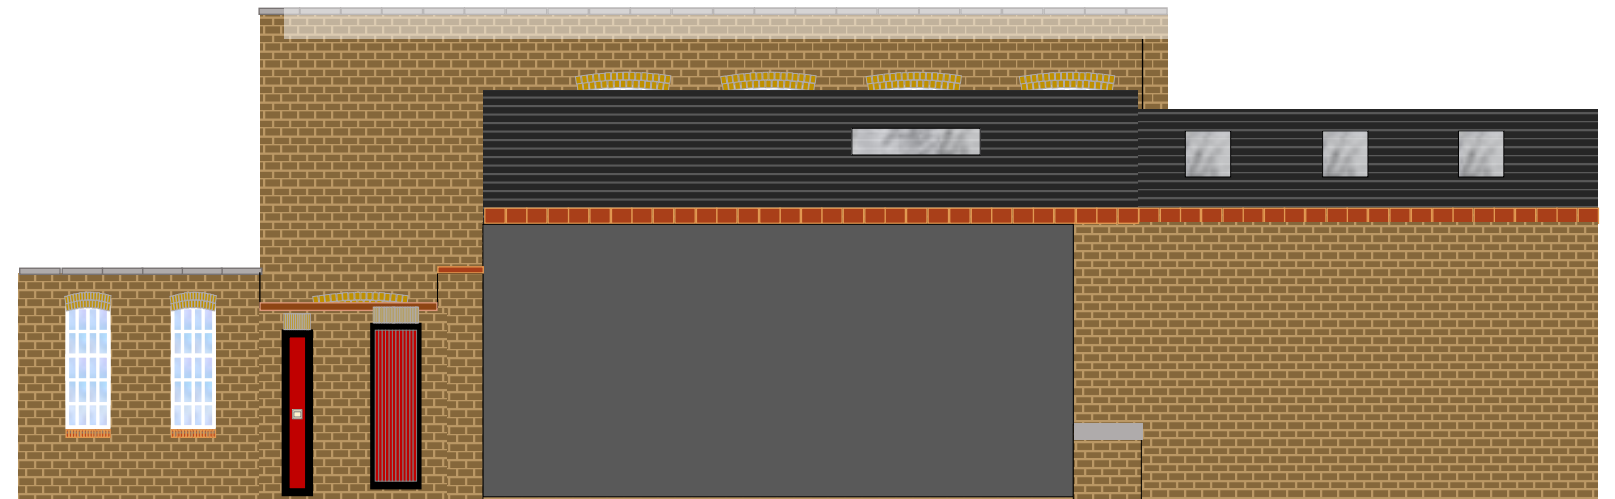

AAF015 – EXISTING SIDE ELEVATIONS AND COURTYARD SECTIONS
 76 ELMER ROAD, LONDON SE6 2ER
 SCALE 1 : 100 PRINTED ON A3 USING MS WORD OR PDF

SIDE ELEVATION LOOKING EAST

COURTYARD SECTION LOOKING EAST

COURTYARD SECTION LOOKING WEST

SIDE ELEVATION LOOKING WEST