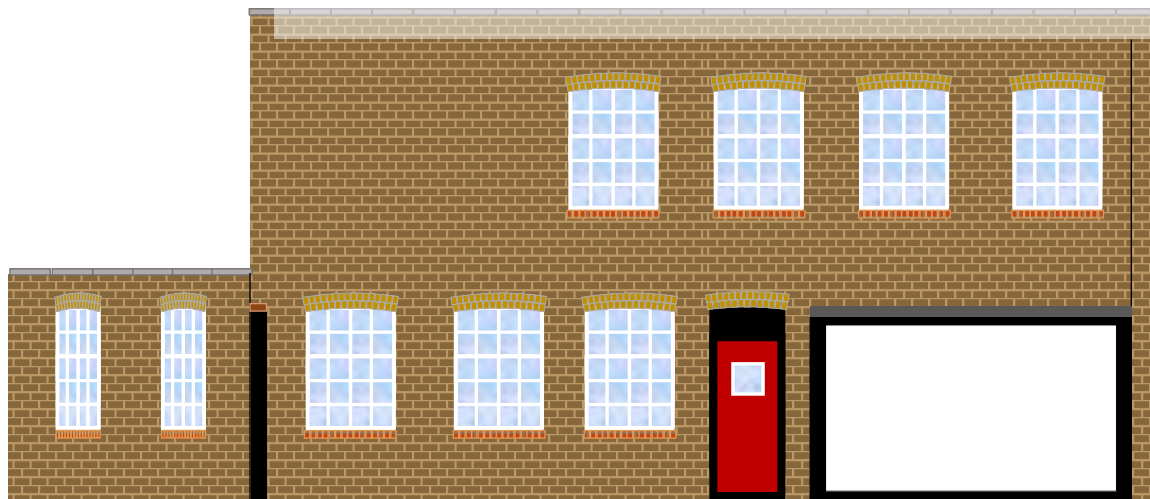

AAF015 – EXISTING SIDE ELEVATIONS AND COURTYARD SECTIONS
 76 ELMER ROAD, LONDON SE6 2ER
 SCALE 1 : 100 PRINTED ON A3 USING MS WORD OR PDF

SIDE ELEVATION LOOKING EAST

COURTYARD SECTION LOOKING EAST

COURTYARD SECTION LOOKING WEST

SIDE ELEVATION LOOKING WEST