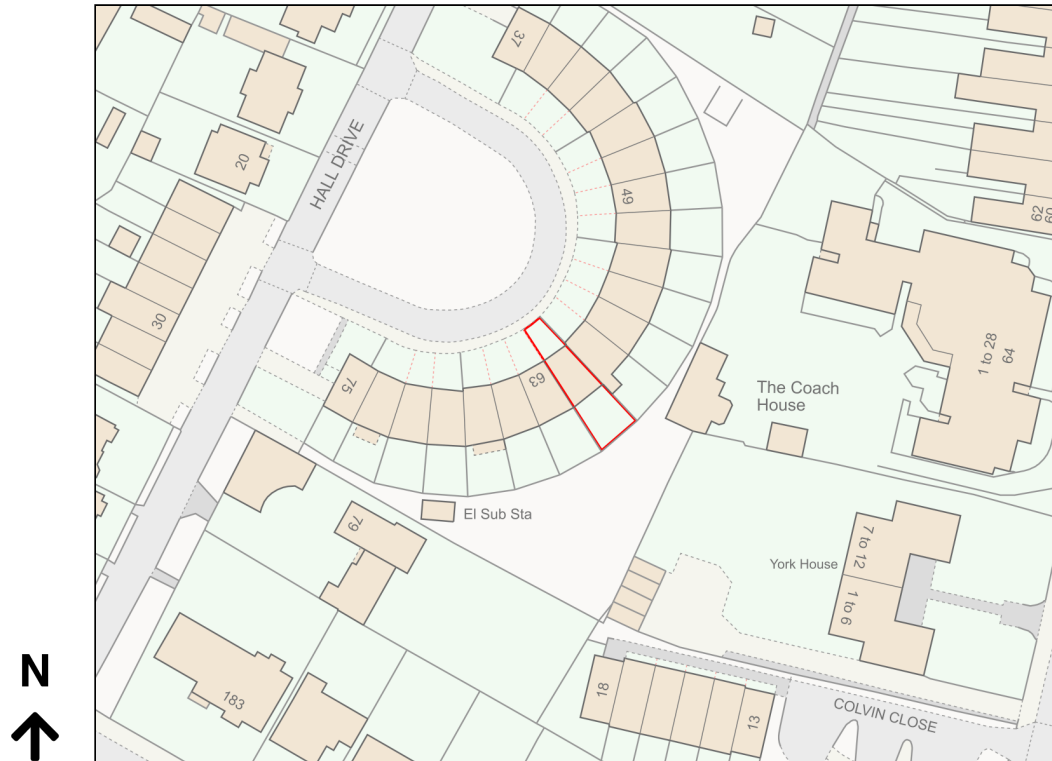

Location Plan

Site Address: 61, Hall Drive, London, SE26 6XL

Date Produced: 08-Jan-2024

Scale: 1:1250 @A4

Planning Portal Reference: PP-12659560v2