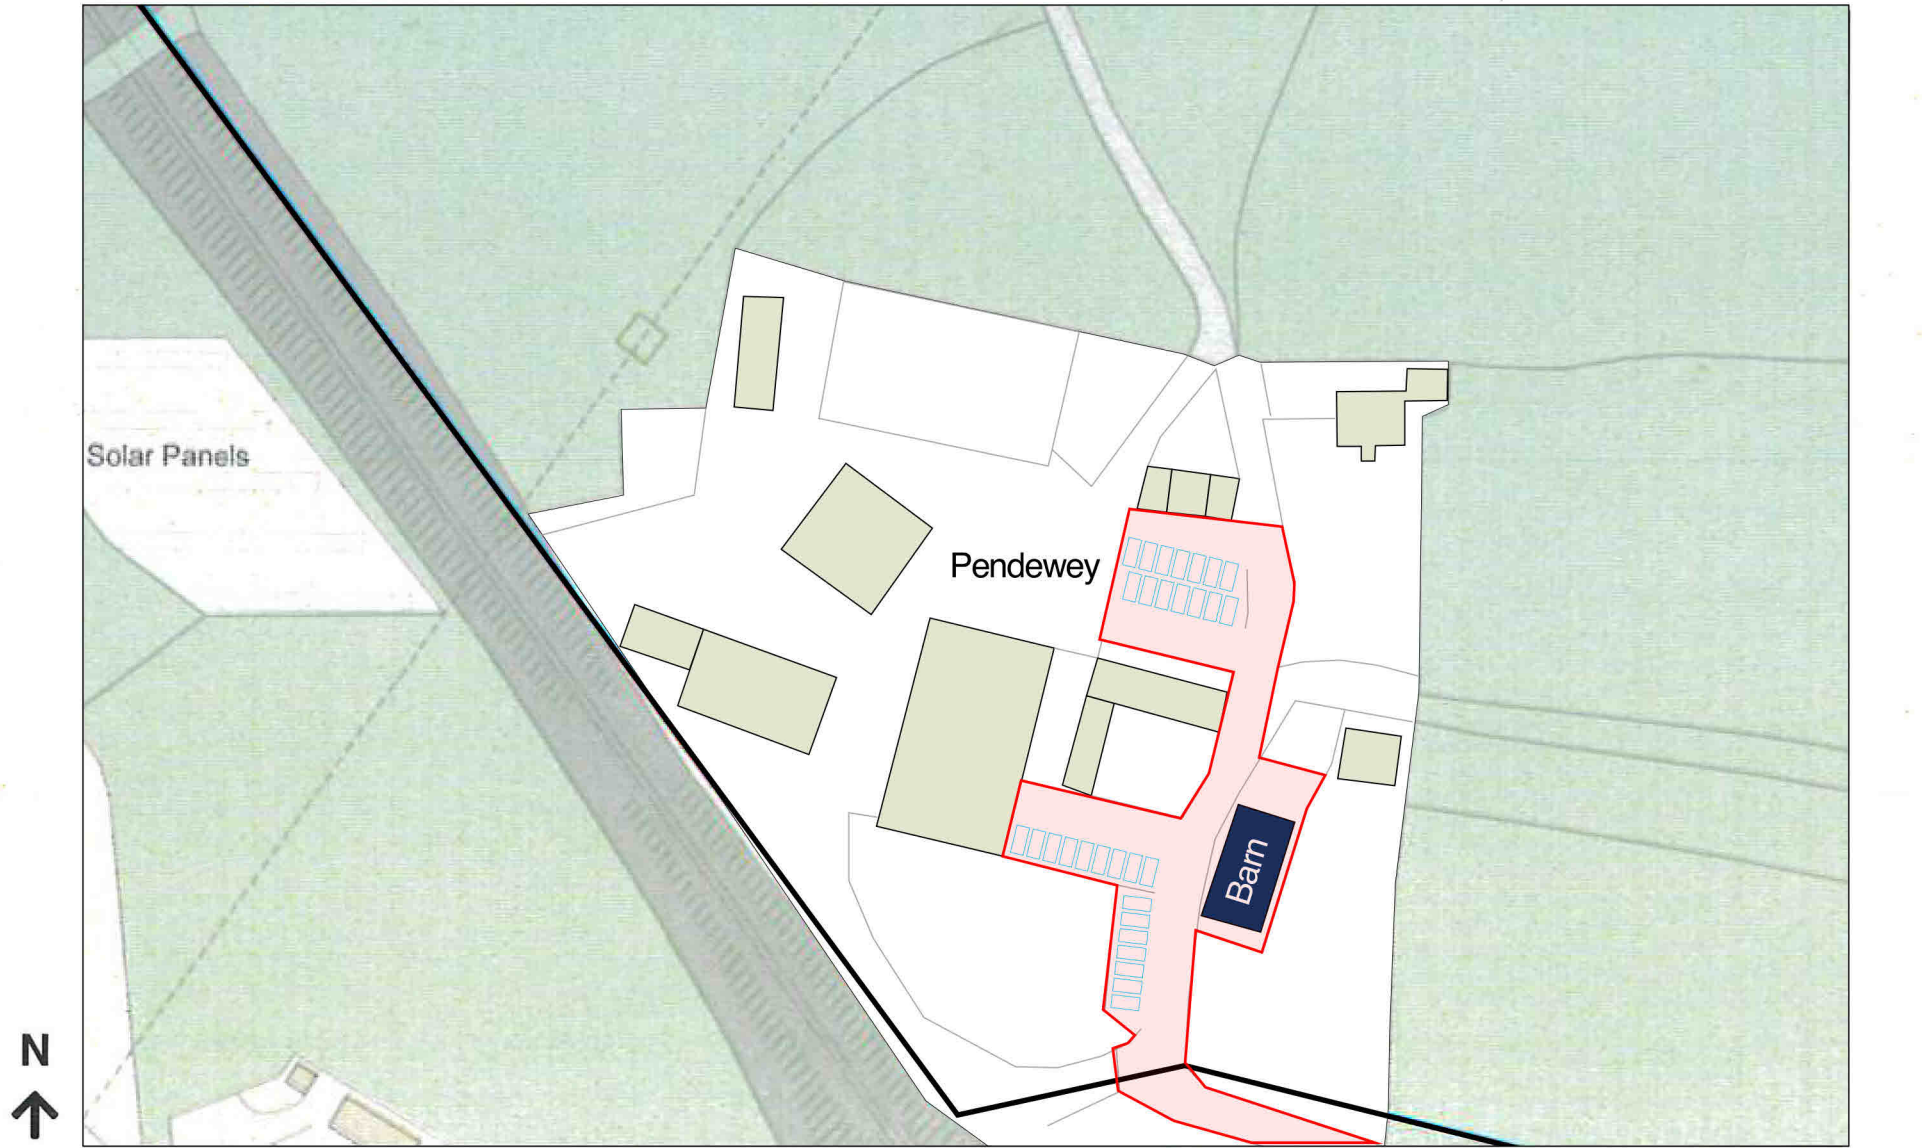

# Site Plan

Site Address: Pendewey Farm, Stony Lane, Bodmin, PL31 2QX

Plan 02

Date Produced: 24-May-2023

Scale: 1:1250 @ A4

Planning Portal Reference: PP-12183344v1