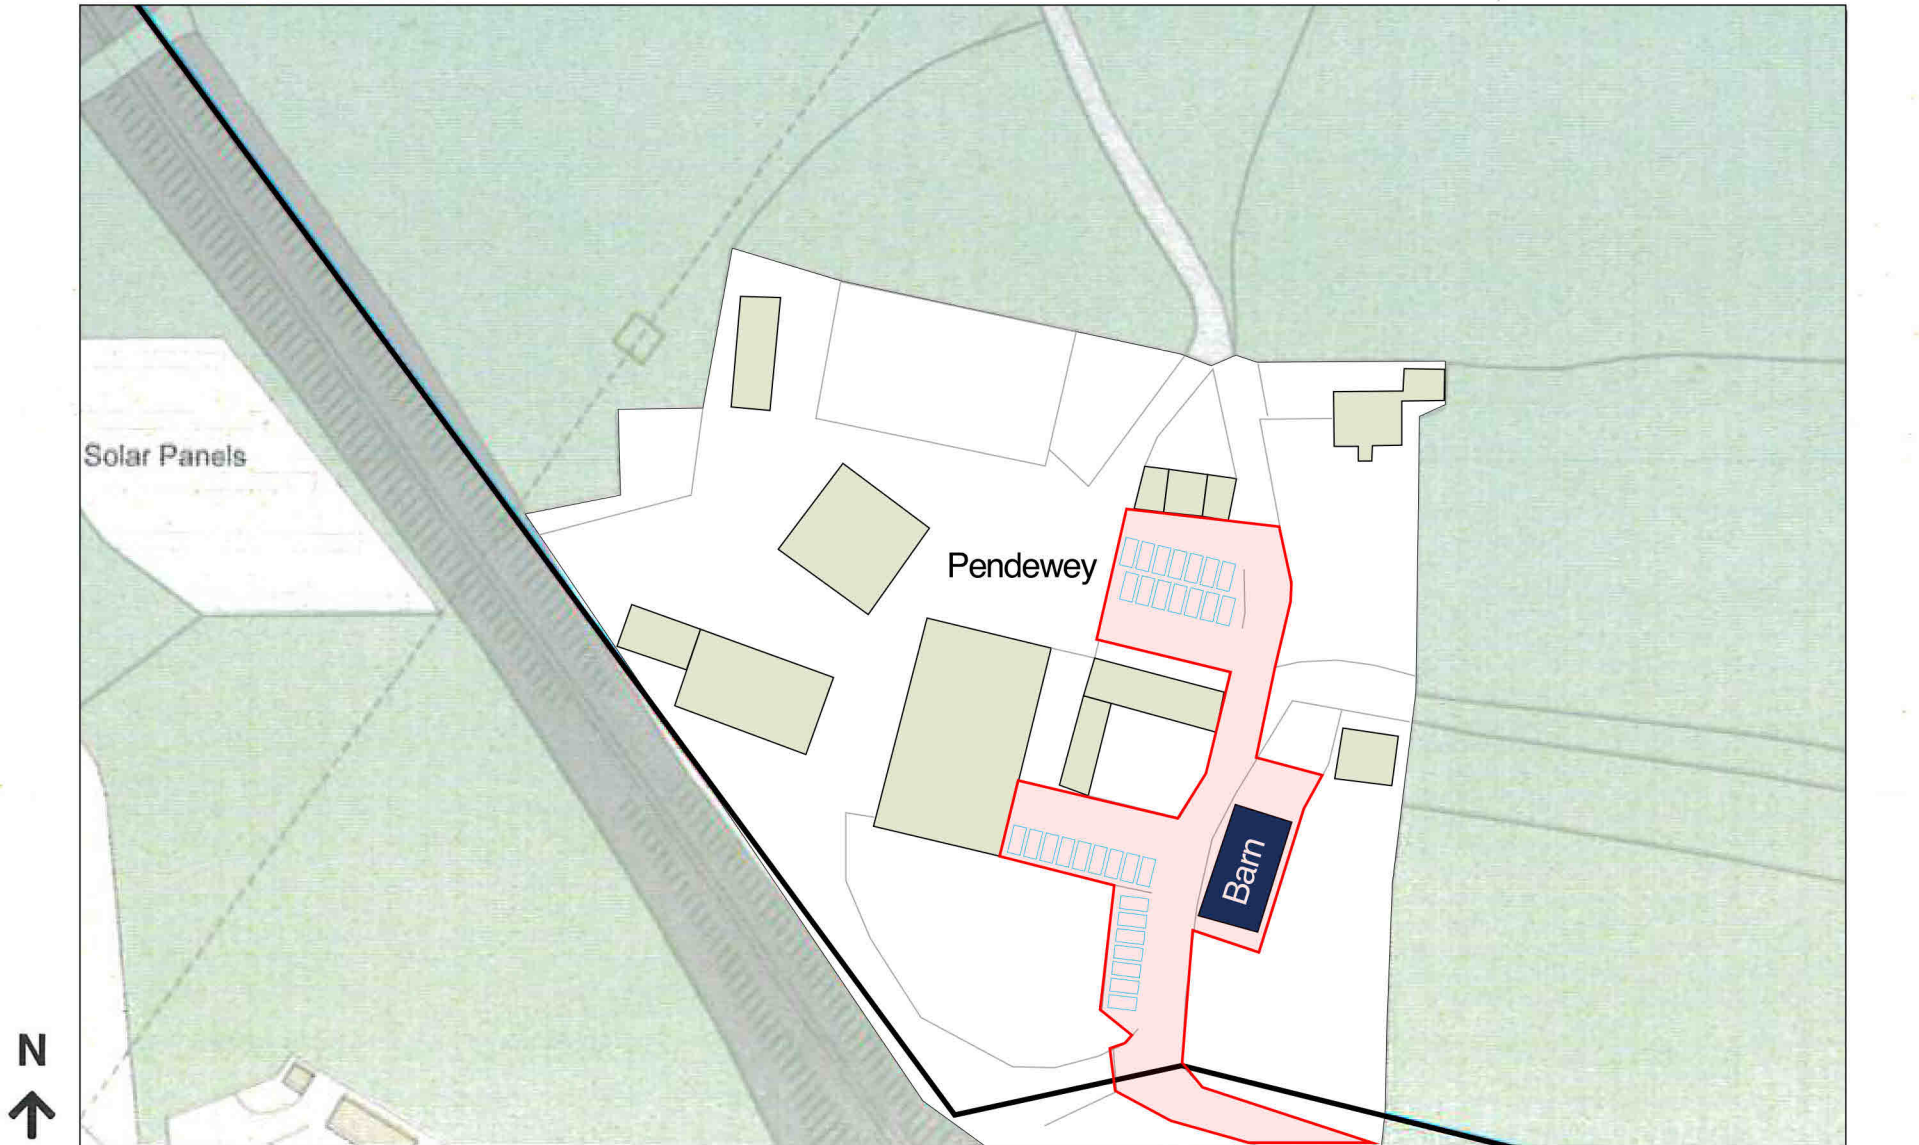

Date Produced: 24-May-2023

Scale: 1:2500 @A4

Planning Portal Reference: PP-12183344v1

# Site Plan

Site Address: Pendewey Farm, Stony Lane, Bodmin, PL31 2QX

Date Produced: 24-May-2023

Scale: 1:1250 @ A4

Planning Portal Reference: PP-12183344v1