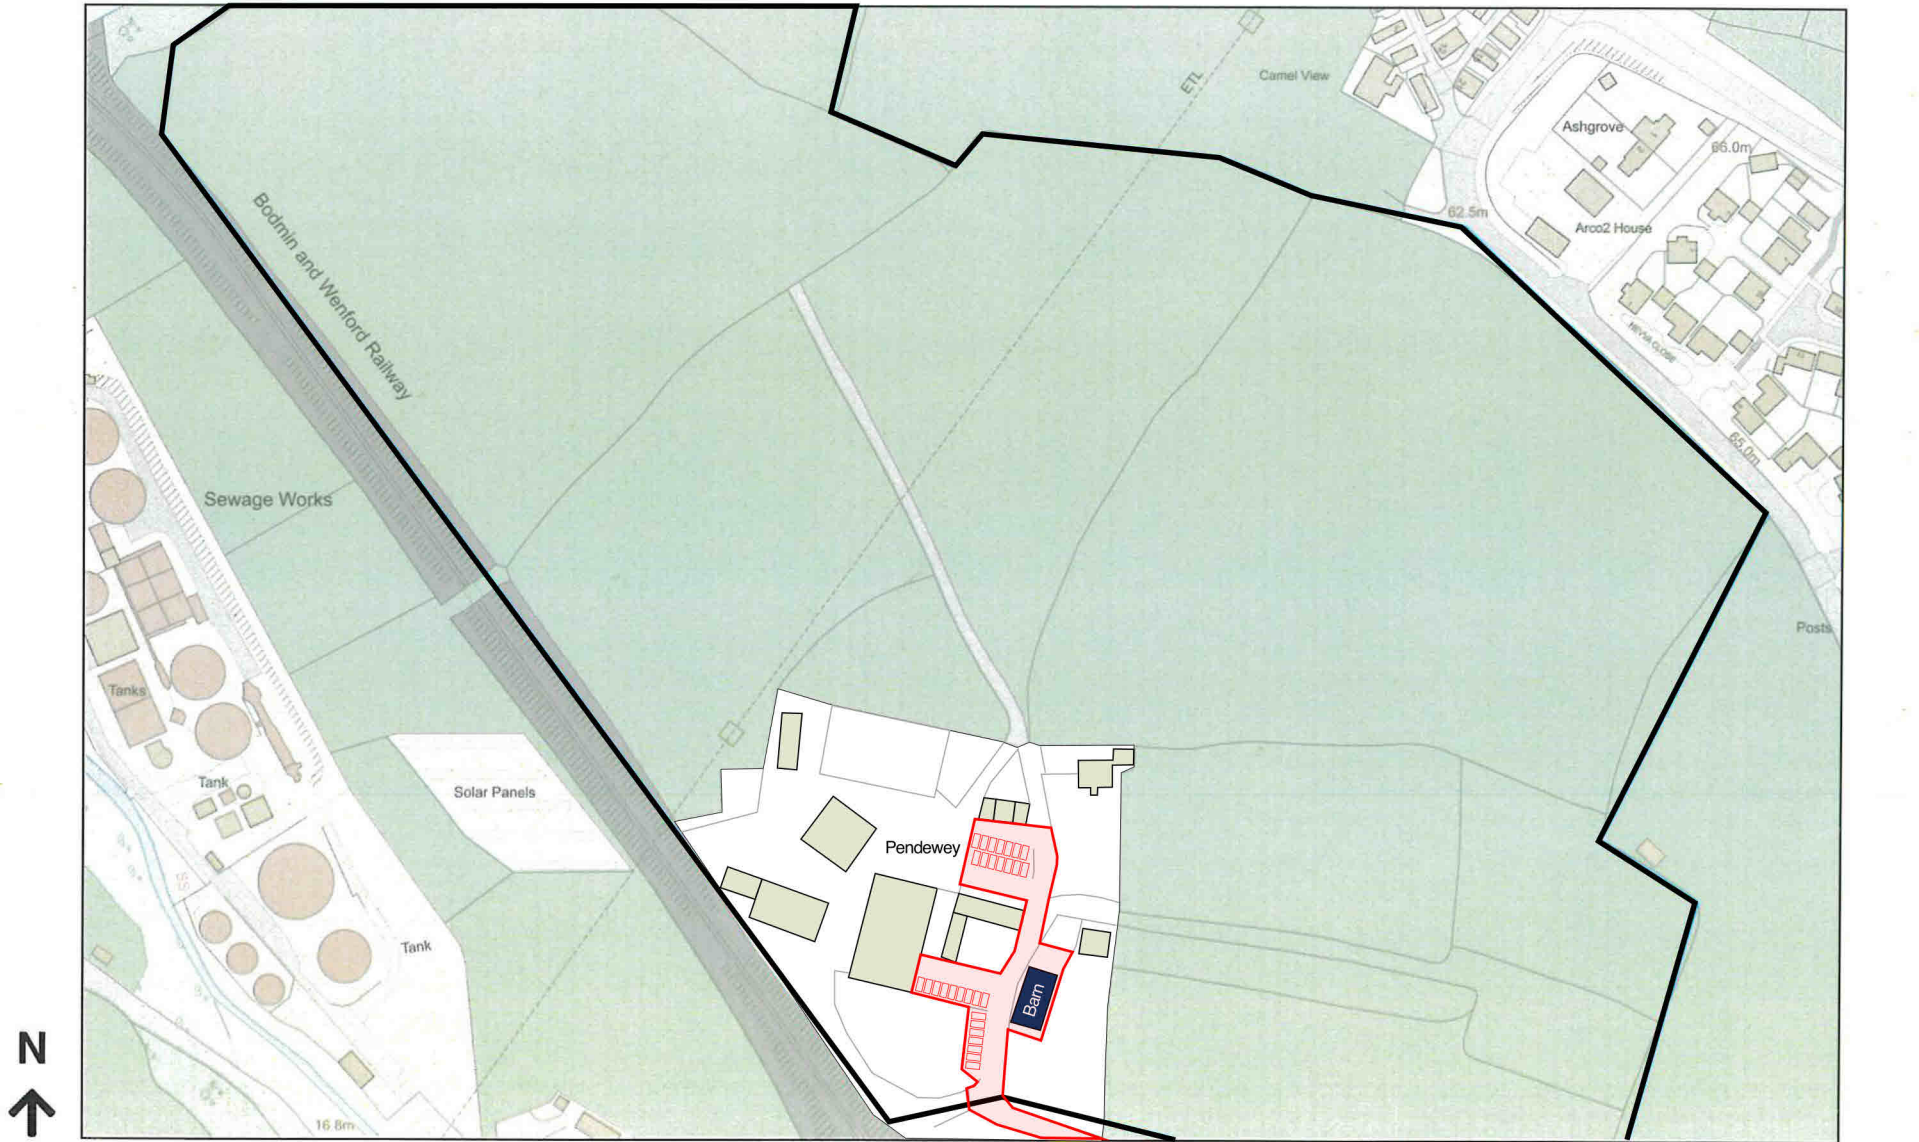

Date Produced: 24-May-2023

Scale: 1:2500 @A4

Planning Portal Reference: PP-12183344v1

# Site Plan

Site Address: Pendewey Farm, Stony Lane, Bodmin, PL31 2QX

Date Produced: 24-May-2023

Scale: 1:1250 @ A4

Planning Portal Reference: PP-12183344v1