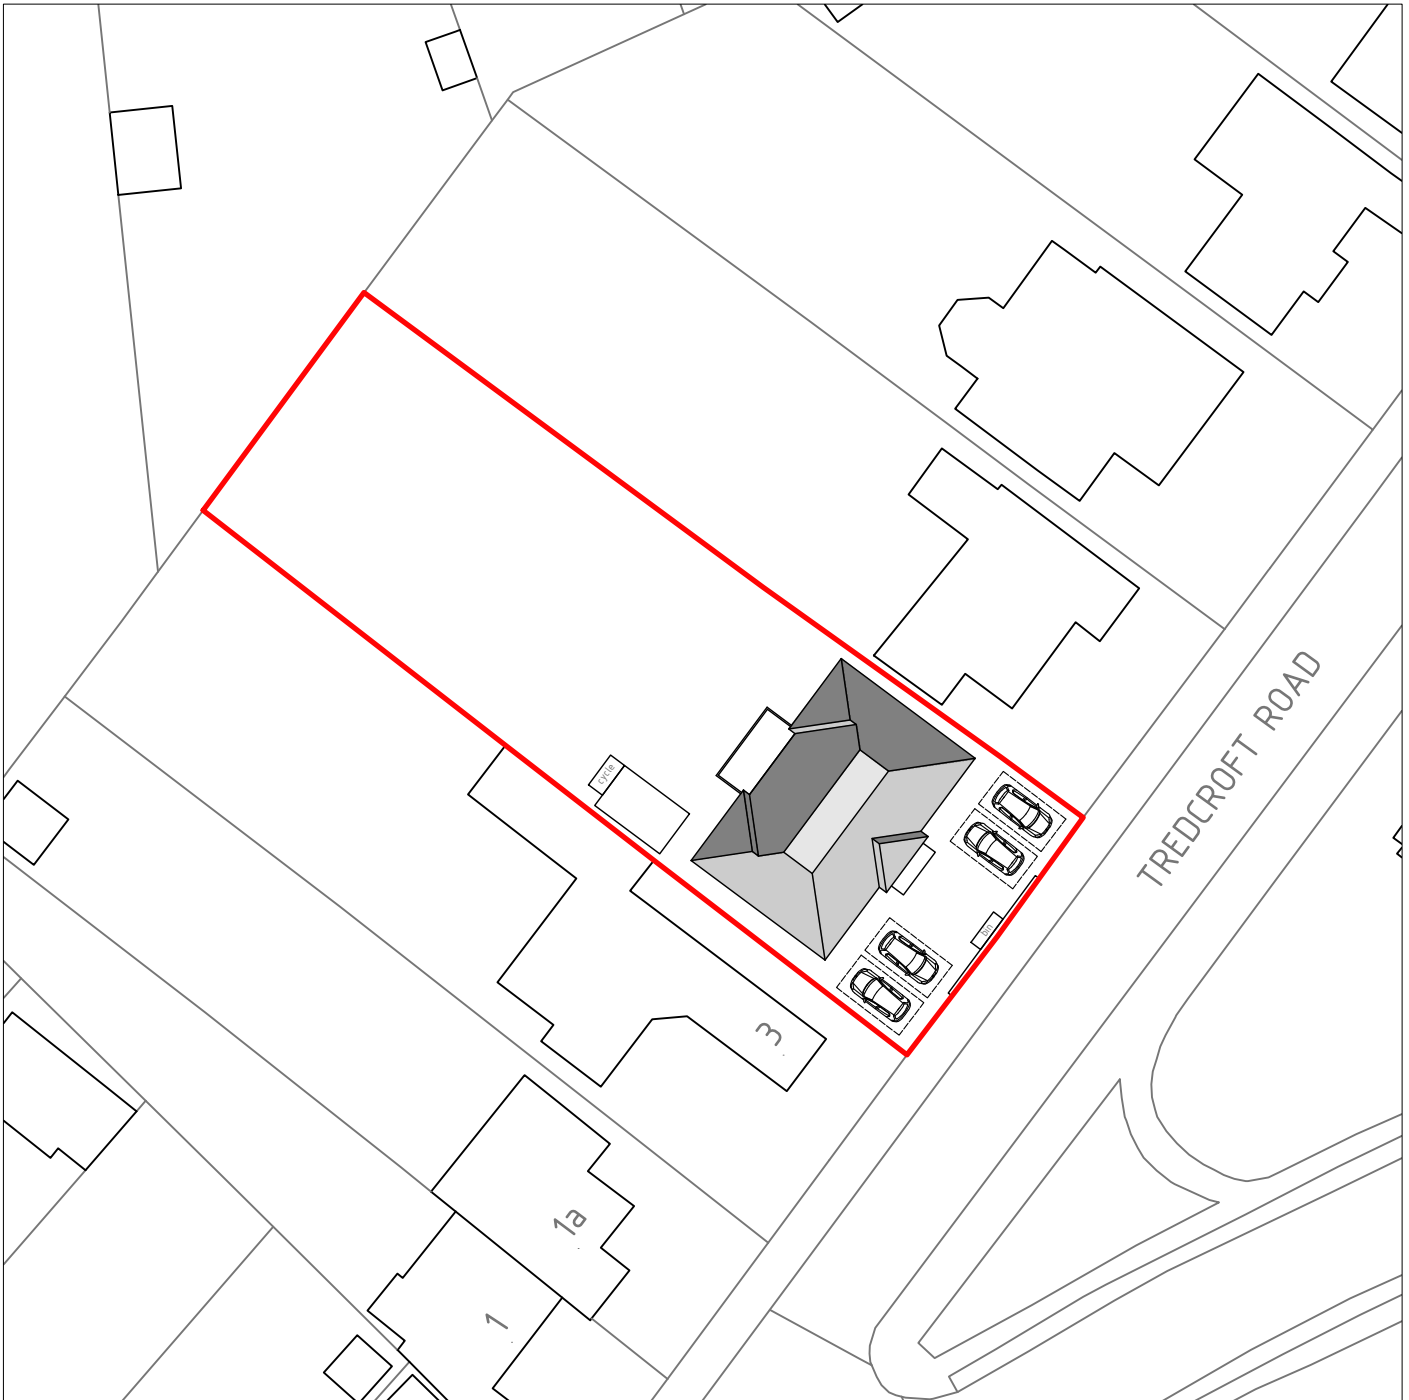

## BLOCK PLAN

Scale Bar 1:500

Project

5 TREDCROFT ROAD, HOVE  
BRIGHTON, EAST SUSSEX, BN3 6UH

Date

DEC 2023

Scale

1:500 @ A4