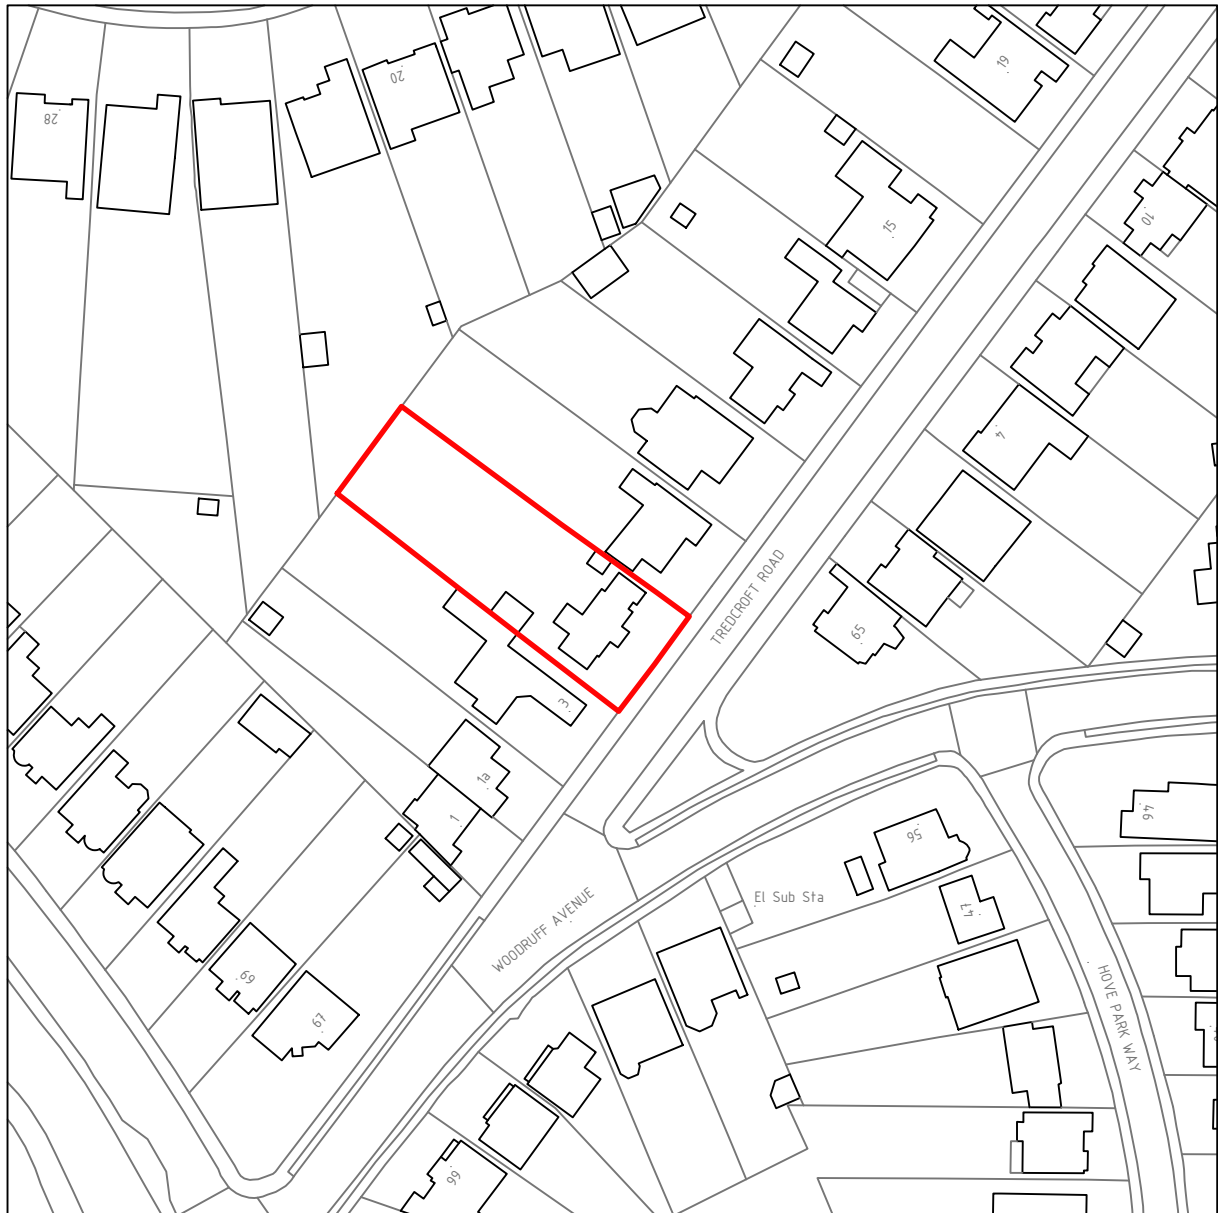

VESTA ARCHITECTS

The Oast House, Stapeley Manor Farm, Odiham, Hampshire, RG29 1JE
+44 (0)1256 862850 | info@vesta-architects.co.uk

www.vesta-architects.co.uk

LOCATION PLAN

Scale Bar 1:1250
0 25m 50m

Project
5 TREDCROFT ROAD, HOVE
BRIGHTON, EAST SUSSEX, BN3 6UH

Date	Scale	Drawn
DEC 2023	1:1250 @ A4	MB

OS Serial No.	Rev.
AC0000806982	-