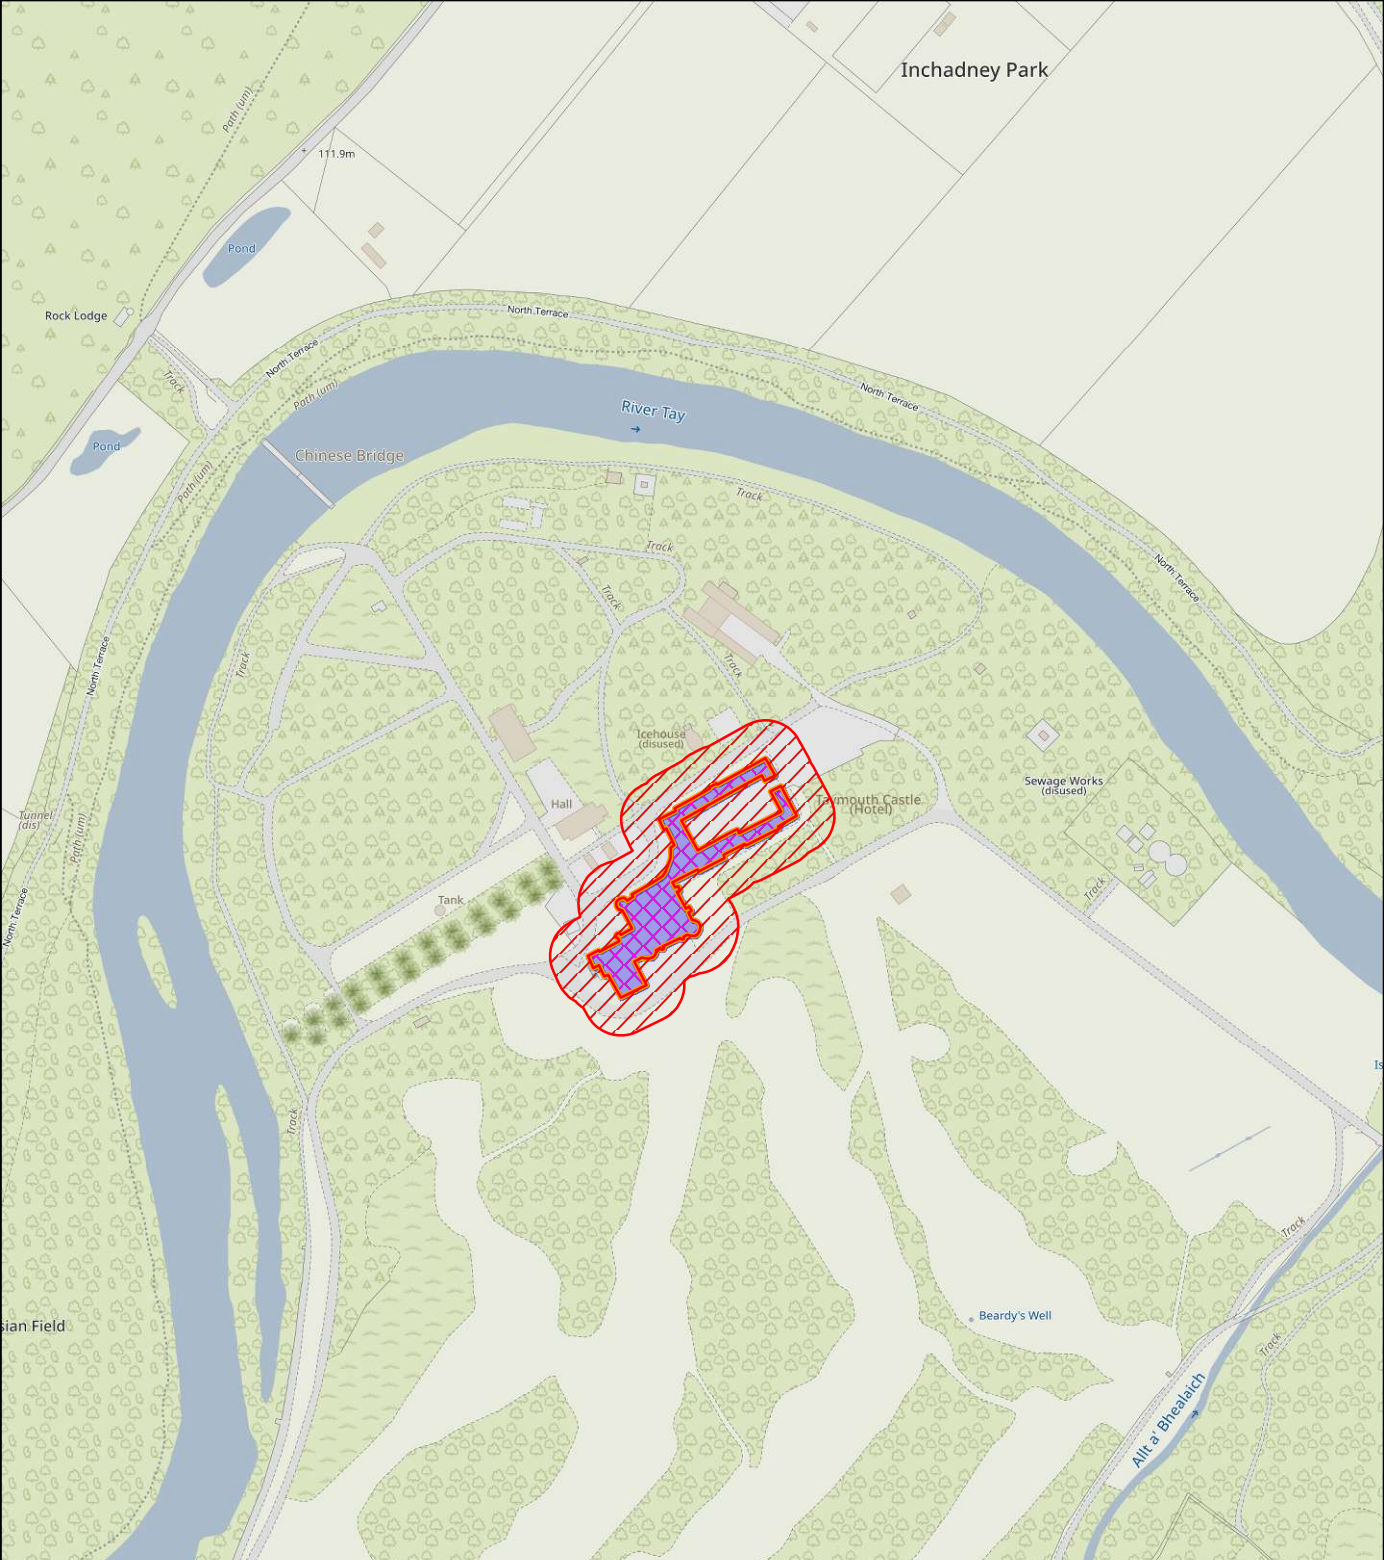

Perth & Kinross Council

NEIGHBOUR NOTIFICATION

Location Plan showing planning application site

This map is for Neighbour Notification ONLY. It must not be reproduced or used for any other purpose.

© Crown copyright [and database rights] 2023 OS 100016971. You are permitted to use this data solely to enable you to respond to, or interact with, the organisation that provided you with the data. You are not permitted to copy, sub-licence, distribute or sell any of this data to third parties in any form.