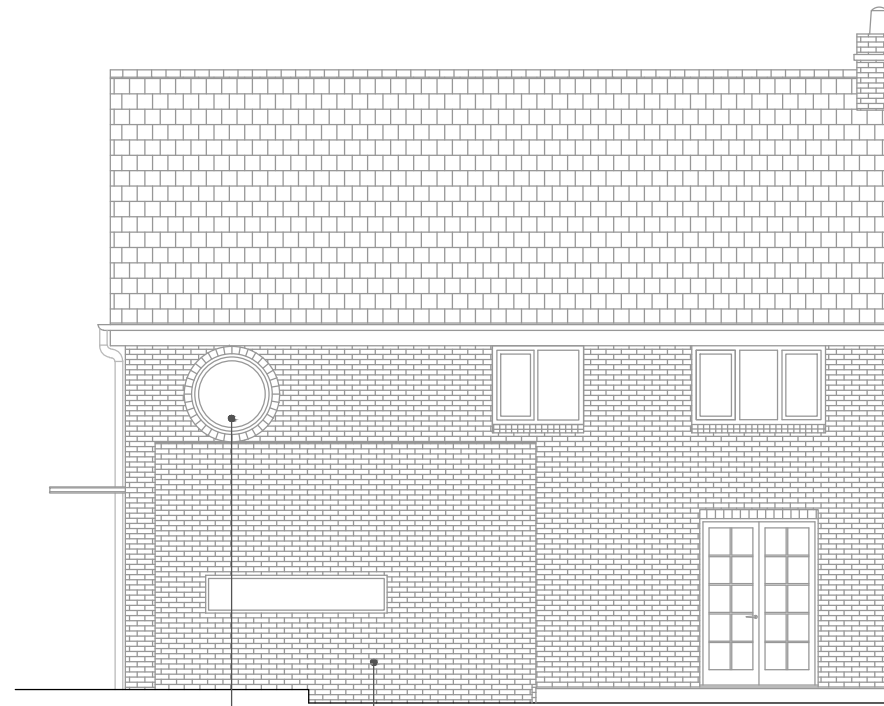

SOUTH ELEVATION

NORTH ELEVATION

- NEW EXTENSION - RED BRICK TO MATCH EXISTING BUILDING
- OEIL DE BOEUF TO REPLACE BATHROOM WINDOW
- GABLE END ROOF WITH CLAY TILES TO MATCH EXISTING

RED BRICK TO MATCH EXISTING

EAST ELEVATION

ENTRANCE DOOR TO BE RELOCATED TO THE SIDE OF THE HOUSE

Notes:

Site address: 126 Oxford Road
Aylesbury HP17 8PT

Drawing no: 126OR/014C
Title: Proposed elevations - OPTION C
Scale: 1:100 @ A3