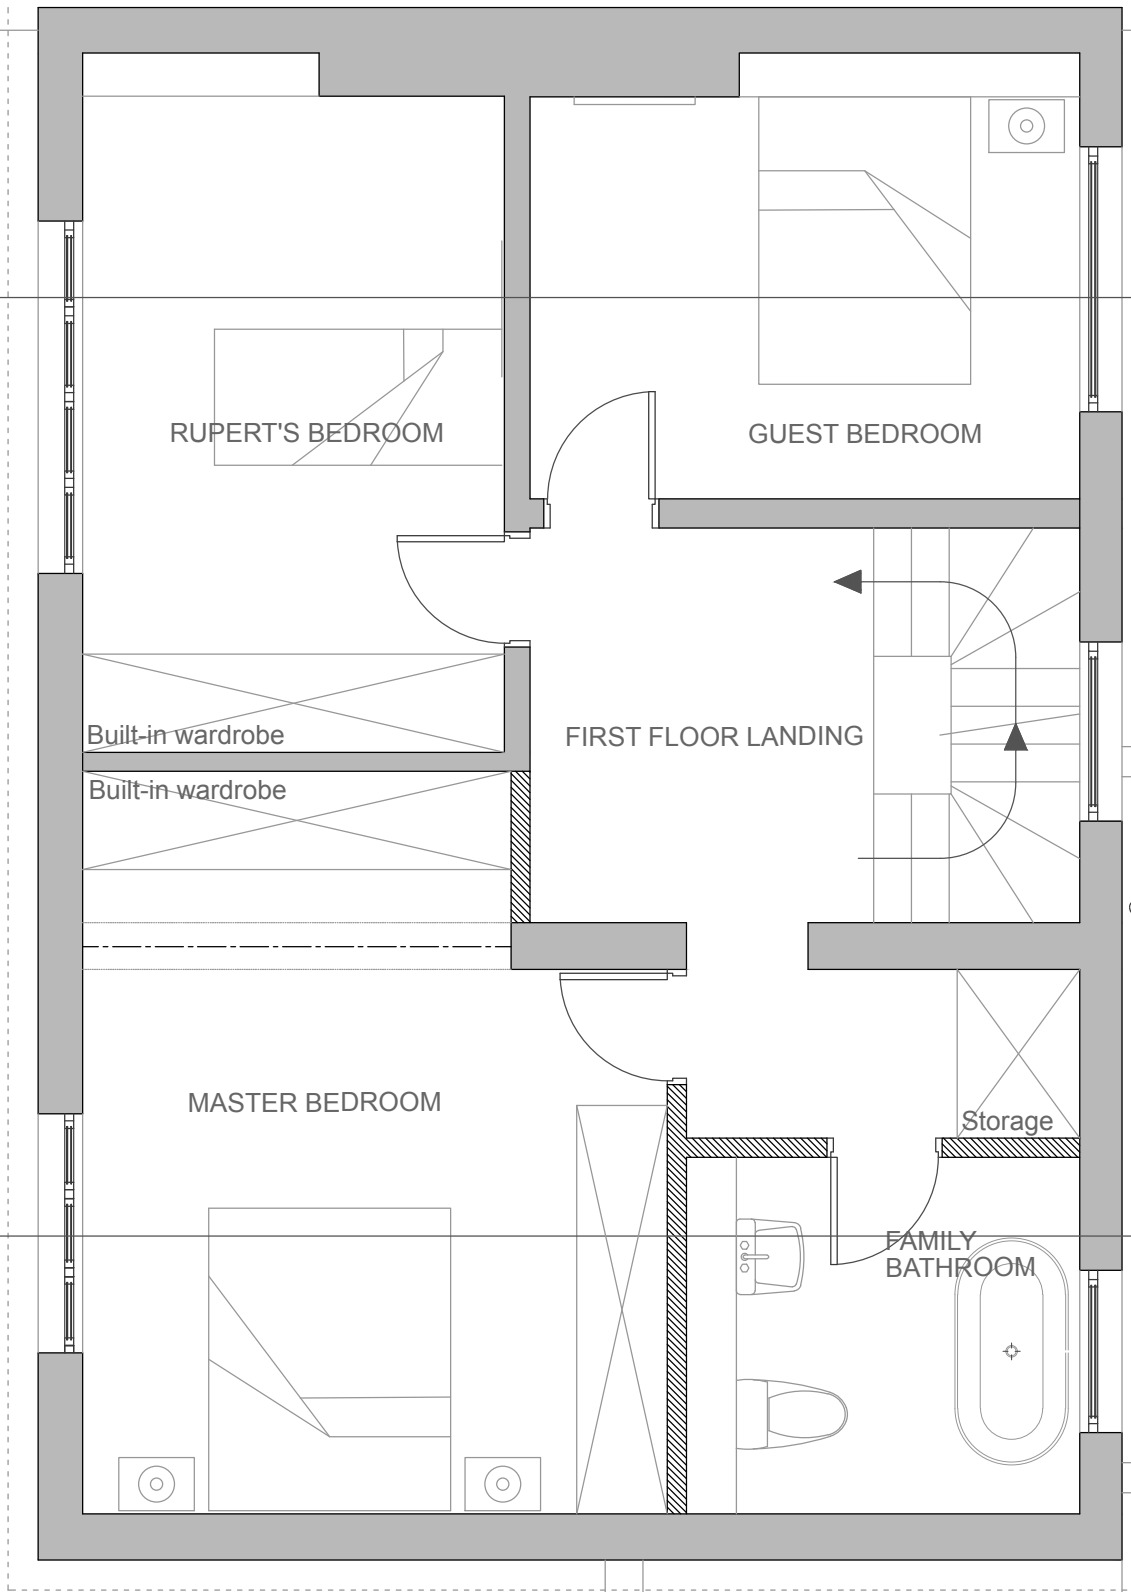

6,362

4,935

5m

2m

1m

0

Notes:

Site address: 126 Oxford Road
Aylesbury HP17 8PT

Drawing no: 126OR/011C
Title: Proposed first floor plan - OPTION C
Scale: 1:50 @ A3

Designer: Mathieu Jouanneau
26C Montpelier Grove
London NW5 2XD

Date: 27th November 2023

Phone: 07854240592