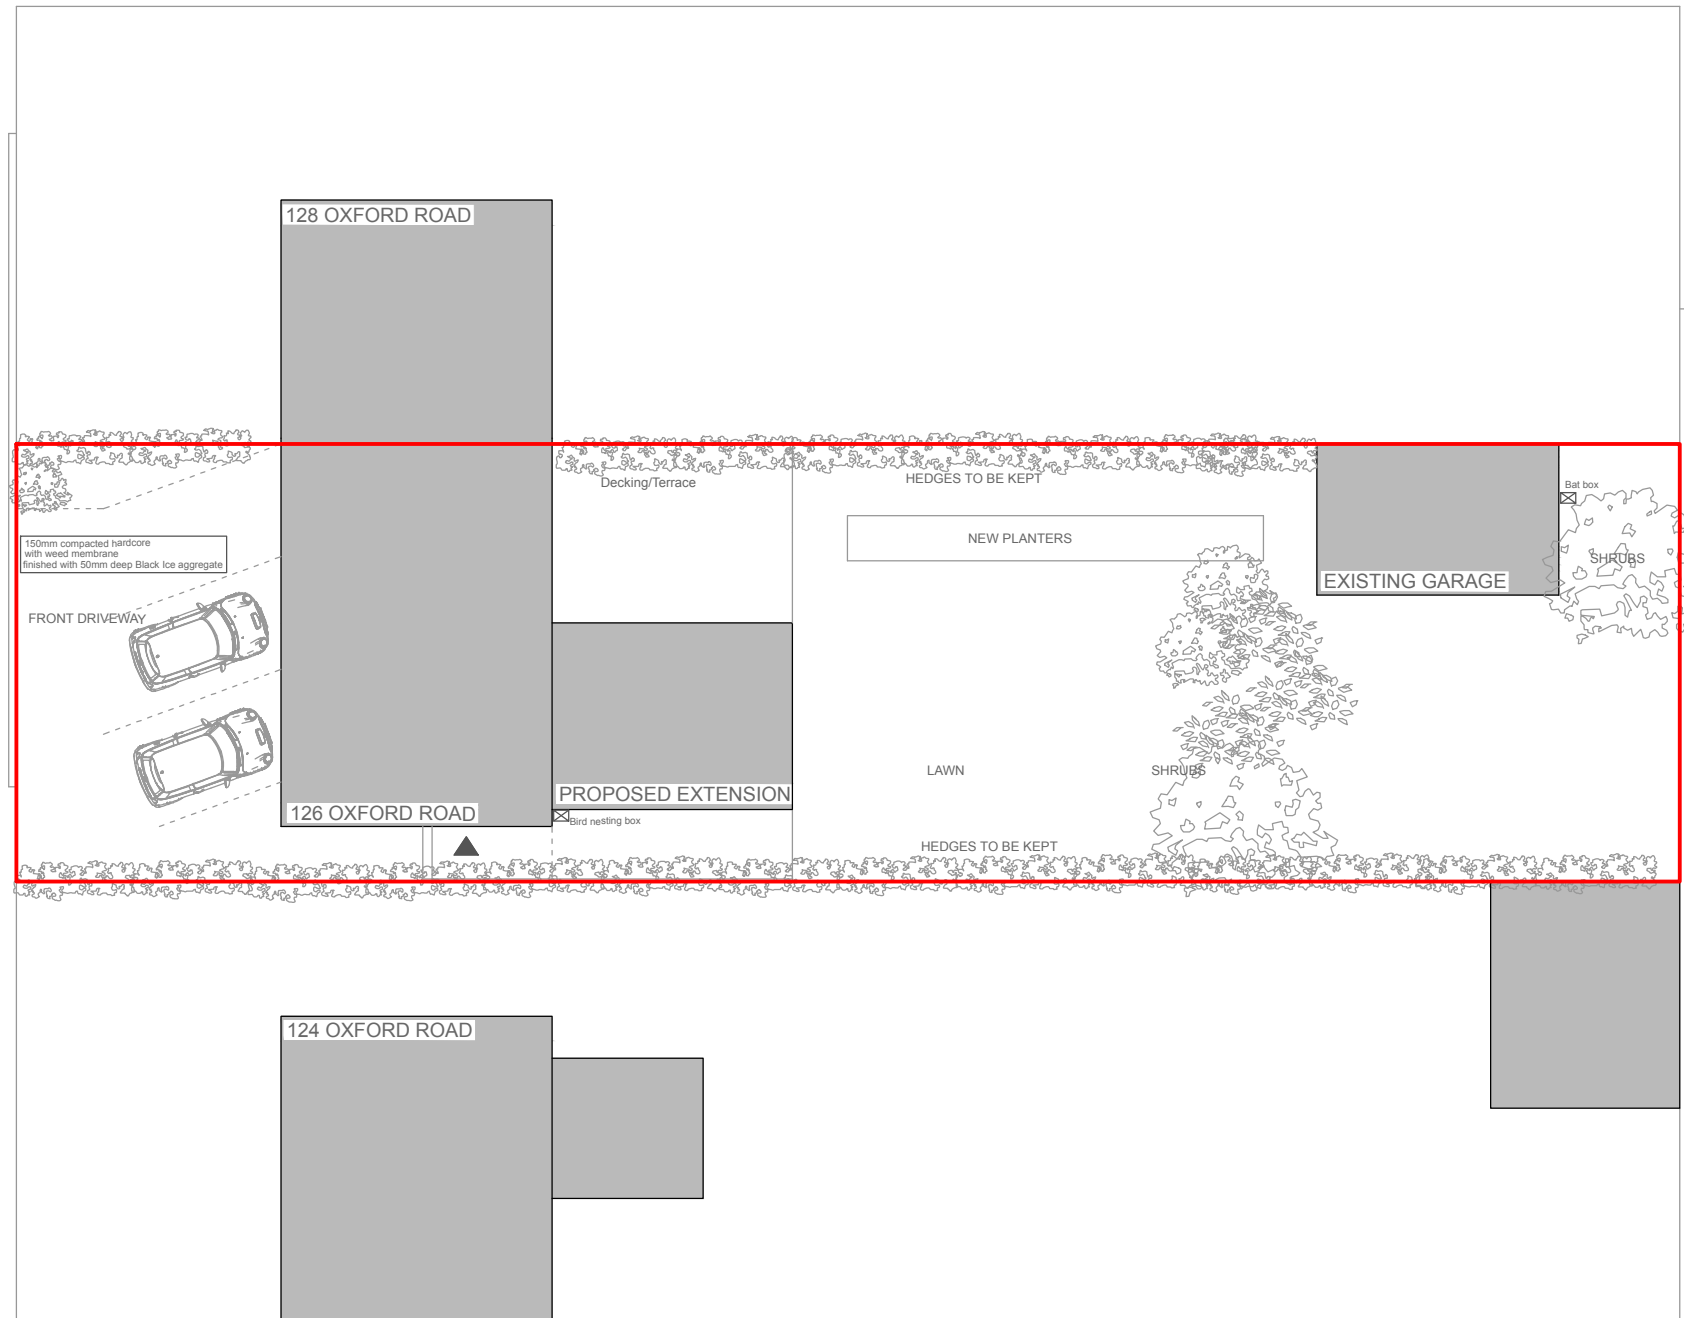

OXFORD ROAD

ACCESS TO LONG FURLONG

0 1 2 5m

0 1 2 5m

Notes:

Site address: 126 Oxford Road
Aylesbury HP17 8PT

Drawing no: 126OR/0901
Title: Proposed block plan
Scale: 1:200 @ A3

Designer: Mathieu Jouanneau
26C Montpelier Grove
London NW5 2XD

Date: 17th December 2023

Phone: 07854240592