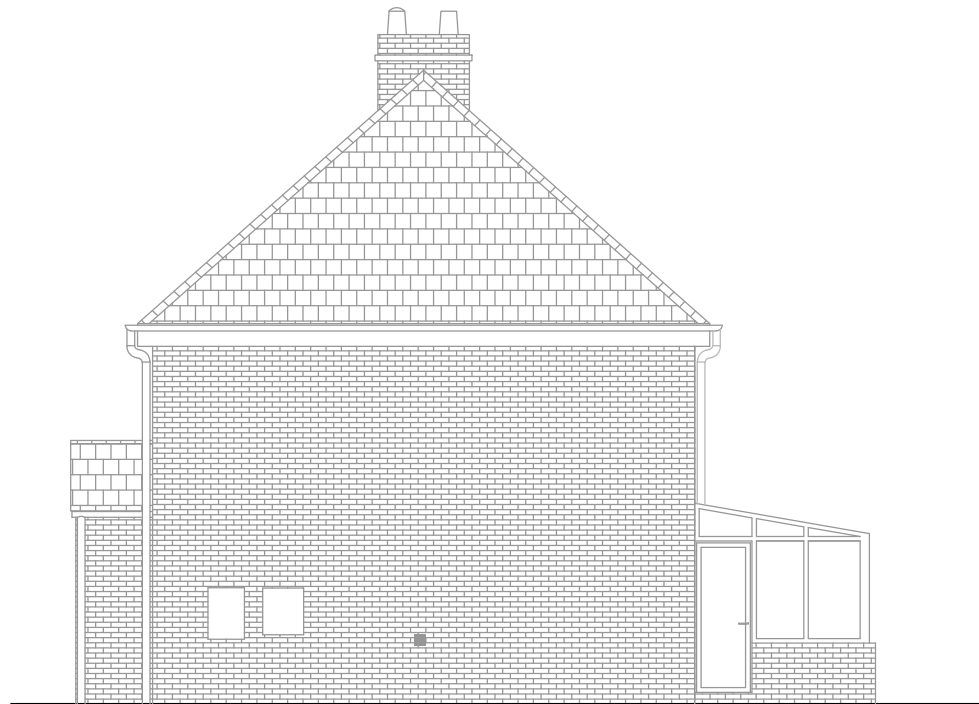

SOUTH ELEVATION

EAST ELEVATION

NORTH ELEVATION

Notes:

Site address: 126 Oxford Road
Aylesbury HP17 8PT

Date: 18th April 2023

Drawing no: 126OR/003
Title: Existing elevations
Scale: 1:100 @ A3

Designer: Mathieu Jouanneau
26C Montpelier Grove
London NW5 2XD