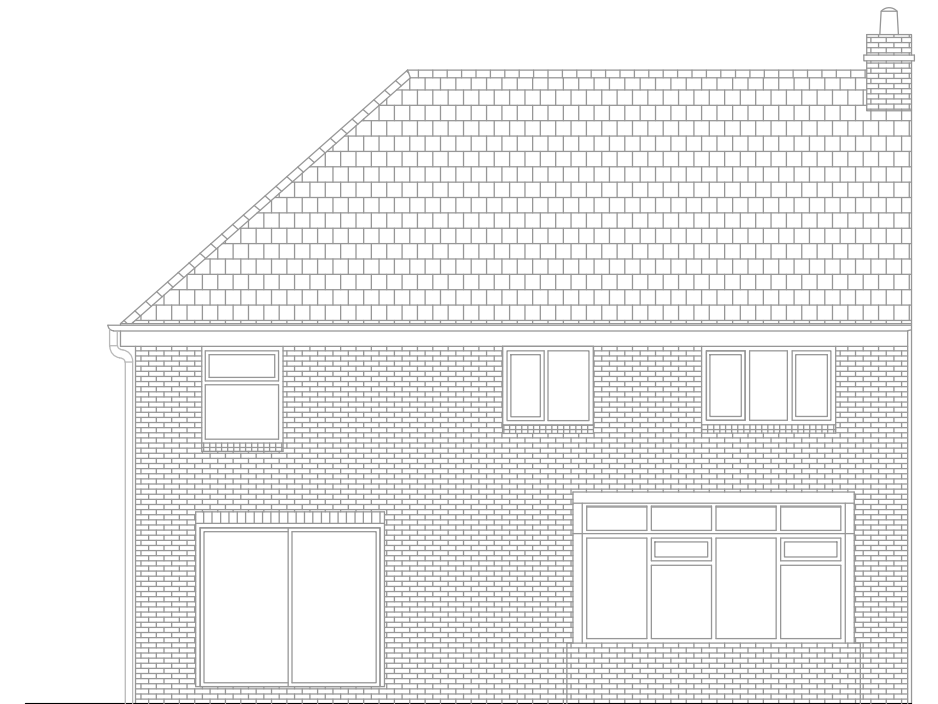

SOUTH ELEVATION

EAST ELEVATION

NORTH ELEVATION

Notes:

Site address: 126 Oxford Road
Aylesbury HP17 8PT

Date: 18th April 2023

Drawing no: 126OR/003
Title: Existing elevations
Scale: 1:100 @ A3

Designer: Mathieu Jouanneau
26C Montpelier Grove
London NW5 2XD