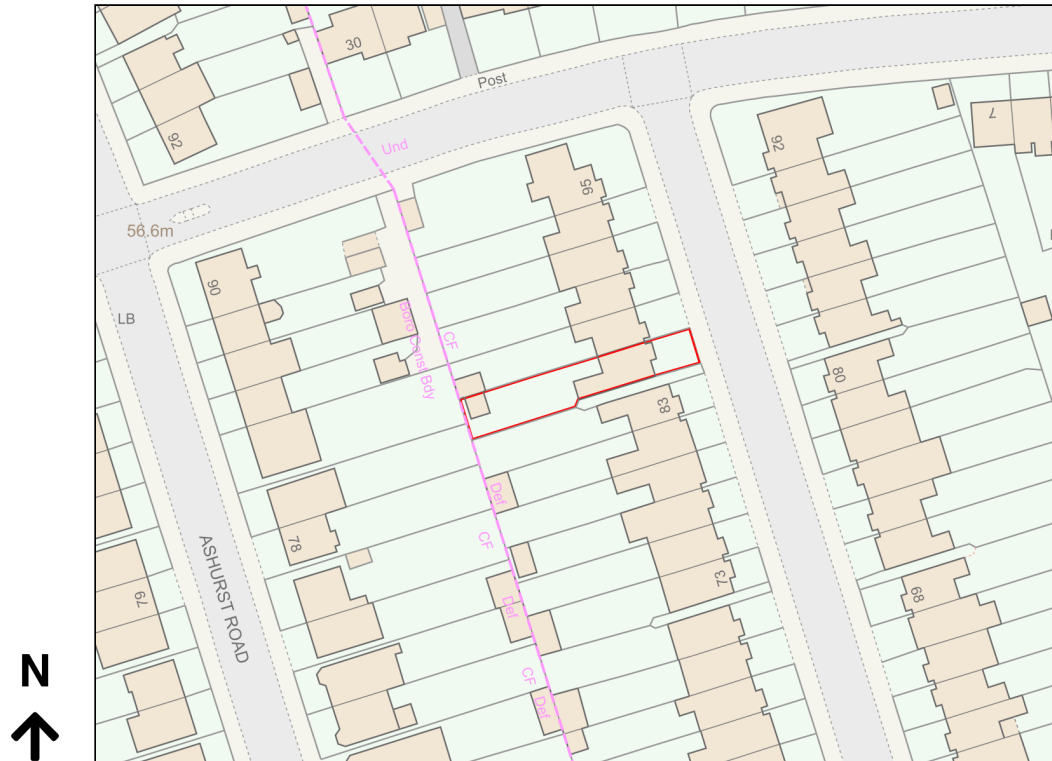

Location Plan

Site Address: 85, Horsham Avenue, North Finchley, London, N12 9BG

Date Produced: 11-Jan-2024

Scale: 1:1250 @A4

Planning Portal Reference: PP-12719483v1