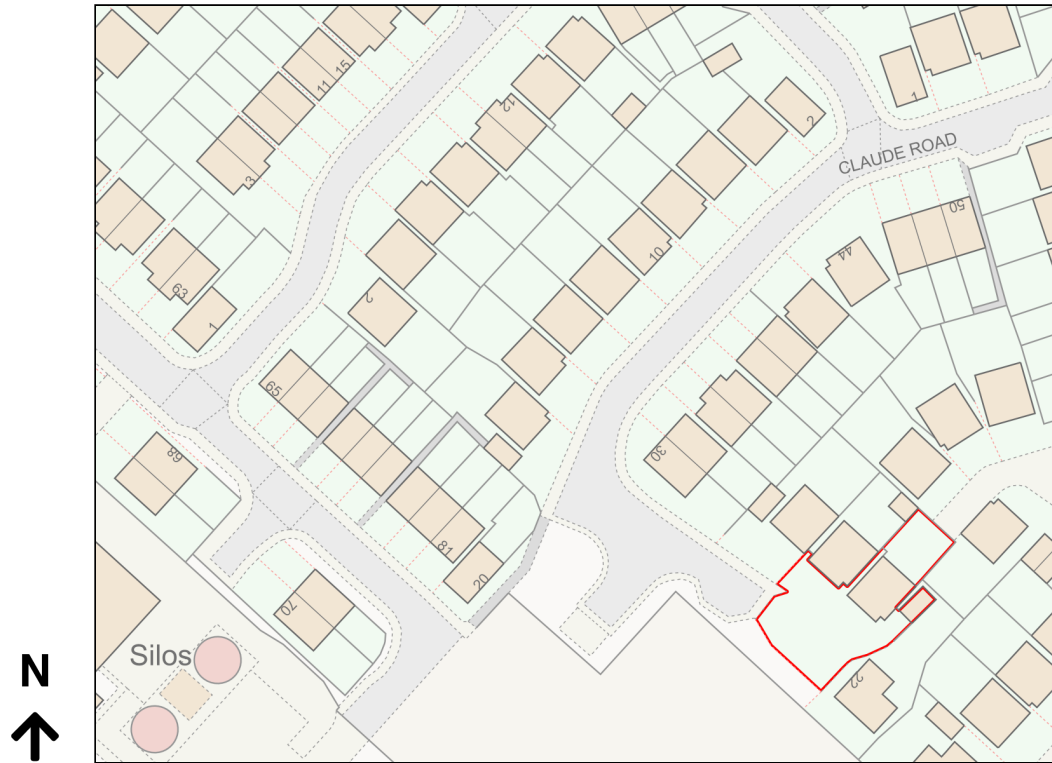

# Location Plan

Site Address: 24, Claude Road, Spennymoor, DL16 7GR

Date Produced: 05-Jan-2024

Scale: 1:1250 @A4

Planning Portal Reference: PP-12646840v1