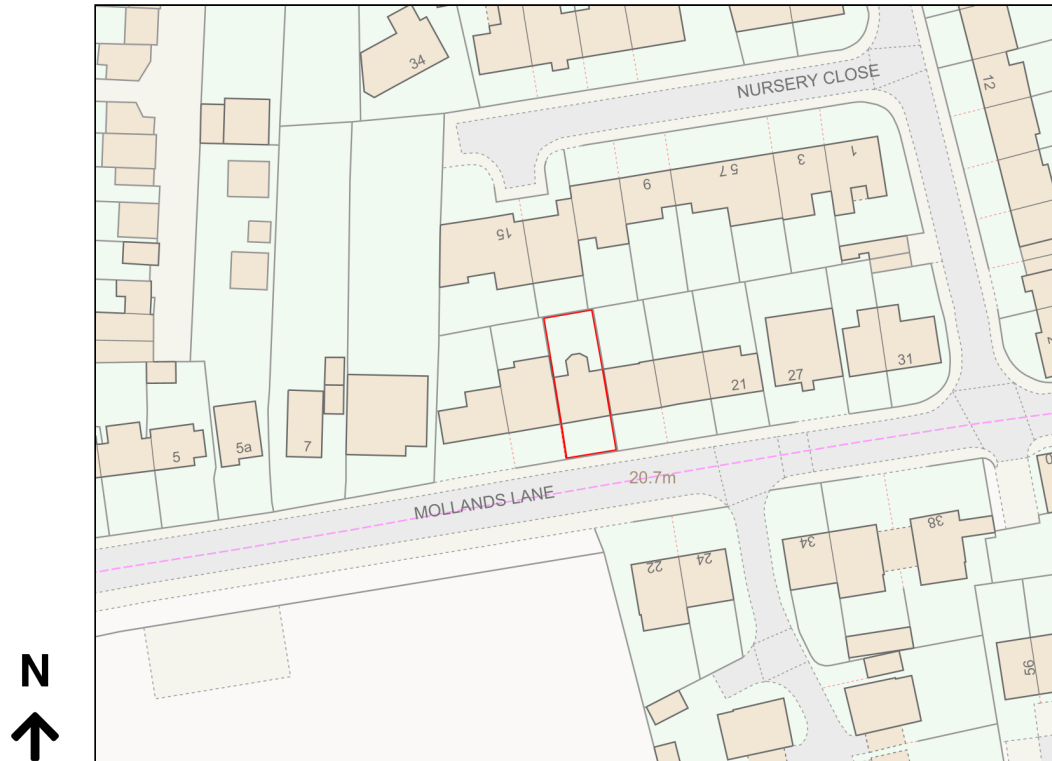

Location Plan

Site Address: 15, Mollands Lane, South Ockendon, RM15 6DB

Date Produced: 04-Dec-2023

Scale: 1:1250 @A4

Planning Portal Reference: PP-12651794v1