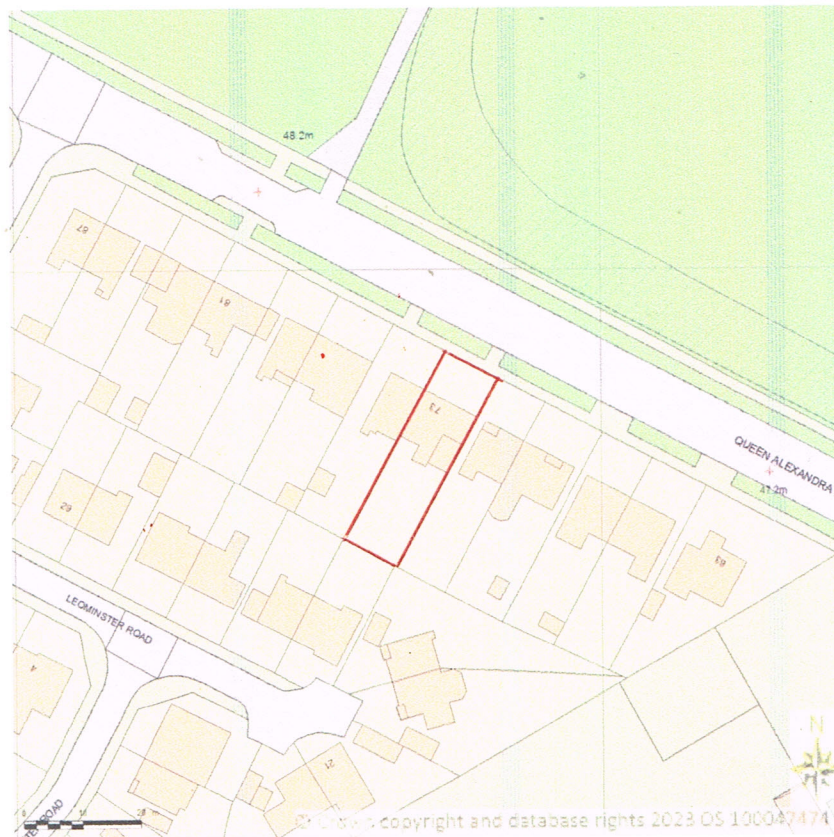

SITE LOCATION PLAN
AREA 2 HA
SCALE: 1:1250 on A4
CENTRE COORDINATES: 439870 , 554974

Supplied by Streetwise Maps Ltd
www.streetwise.net
Licence No: 100047474
08:07:50 23/10/2023