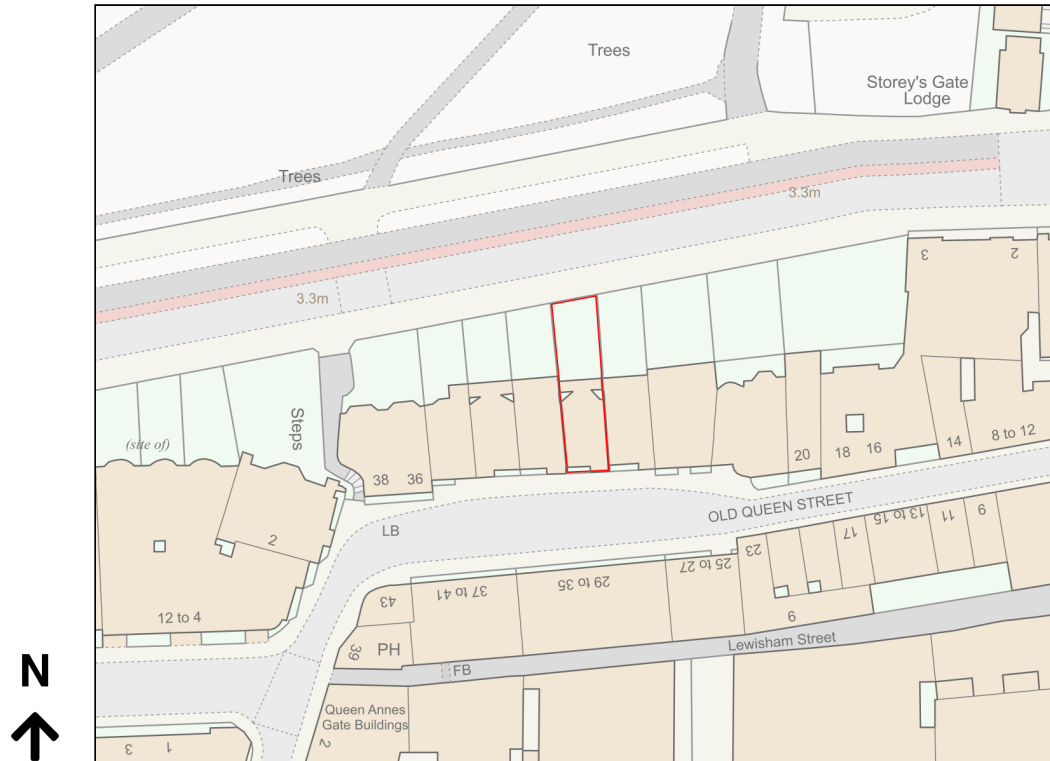

Location Plan

Site Address: 28, Old Queen Street, London, SW1H 9HP

Date Produced: 03-Nov-2023

Scale: 1:1250 @A4

Planning Portal Reference: PP-12535555v1