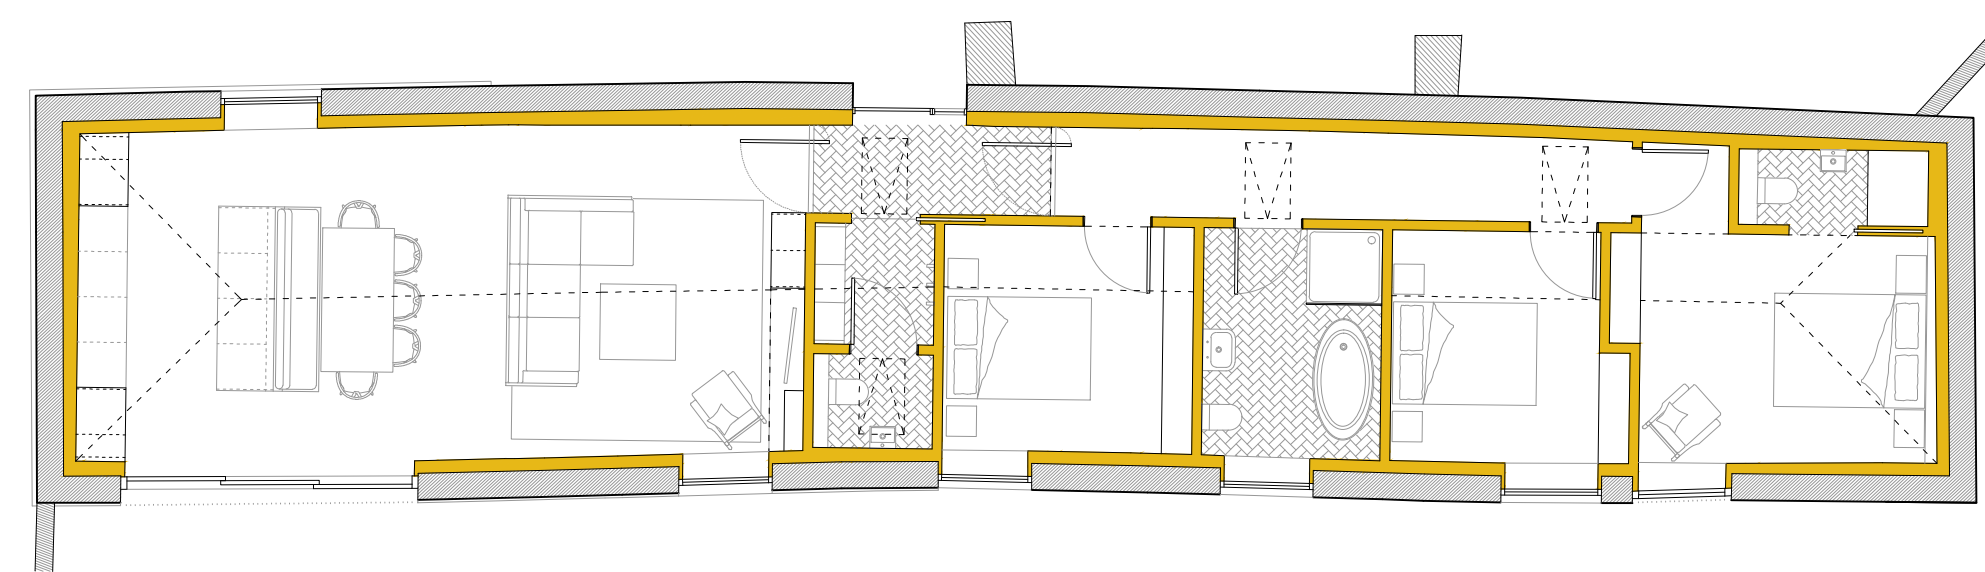

Proposed - Ground Floor Plan
Shoot School

REV	DATE	DESCRIPTION

PROJECT:
2203_BFSG - Farm Masterplan
Bramling Court Farm
Mr & Mrs Whitebread

DRAWING TITLE:
Shoot School - Proposed
Ground Floor Plan

SCALE: 1:00 @ A1
DATE DRAWN: February 2023
DRAWN BY: 06
CHECKED BY: 01

STATUS:
Planning

DRAWING NUMBER: 2203_3110
REVISION: -