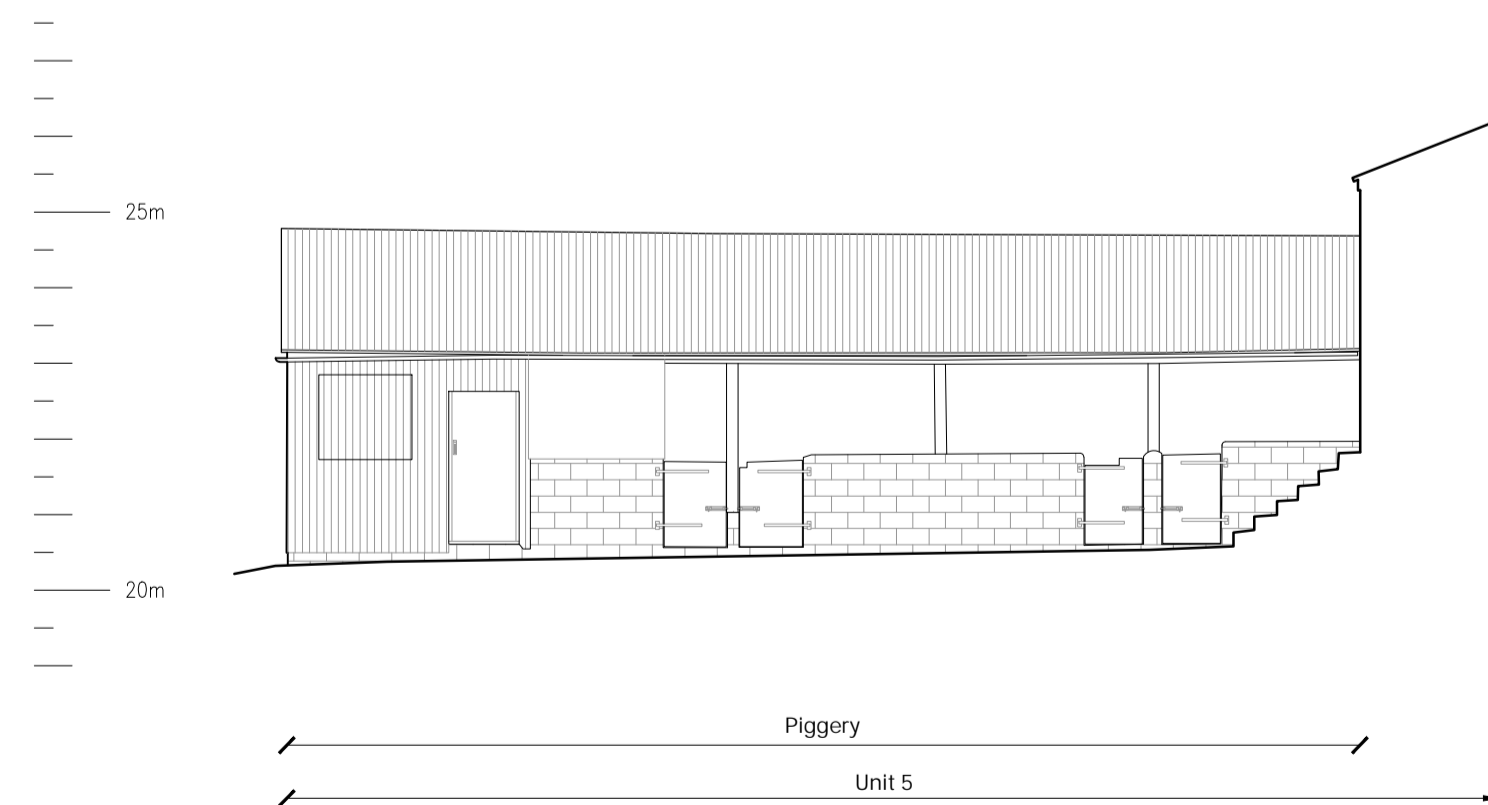

Existing - West Elevation
Potato Shed, Byre & Piggery

Existing - North Elevation
Potato Shed & Piggery

Existing - South Elevation
Piggery

Existing - South Elevation
Potato Shed & Byre

Existing - North Elevation
Byre

REV	DATE	DESCRIPTION

PROJECT:
2203_BFSG
Bramling Court Farmhouse
Mr & Mrs Whitebread

DRAWING TITLE:
Existing - Potato Shed, Byre & Piggery
Elevations (1 of 2)

SCALE: 1:100 @ A1
DATE DRAWN: February 2023

DRAWN BY: 06
CHECKED BY: 13

STATUS:
Planning

DRAWING NUMBER: 2203_3031
REVISION: -