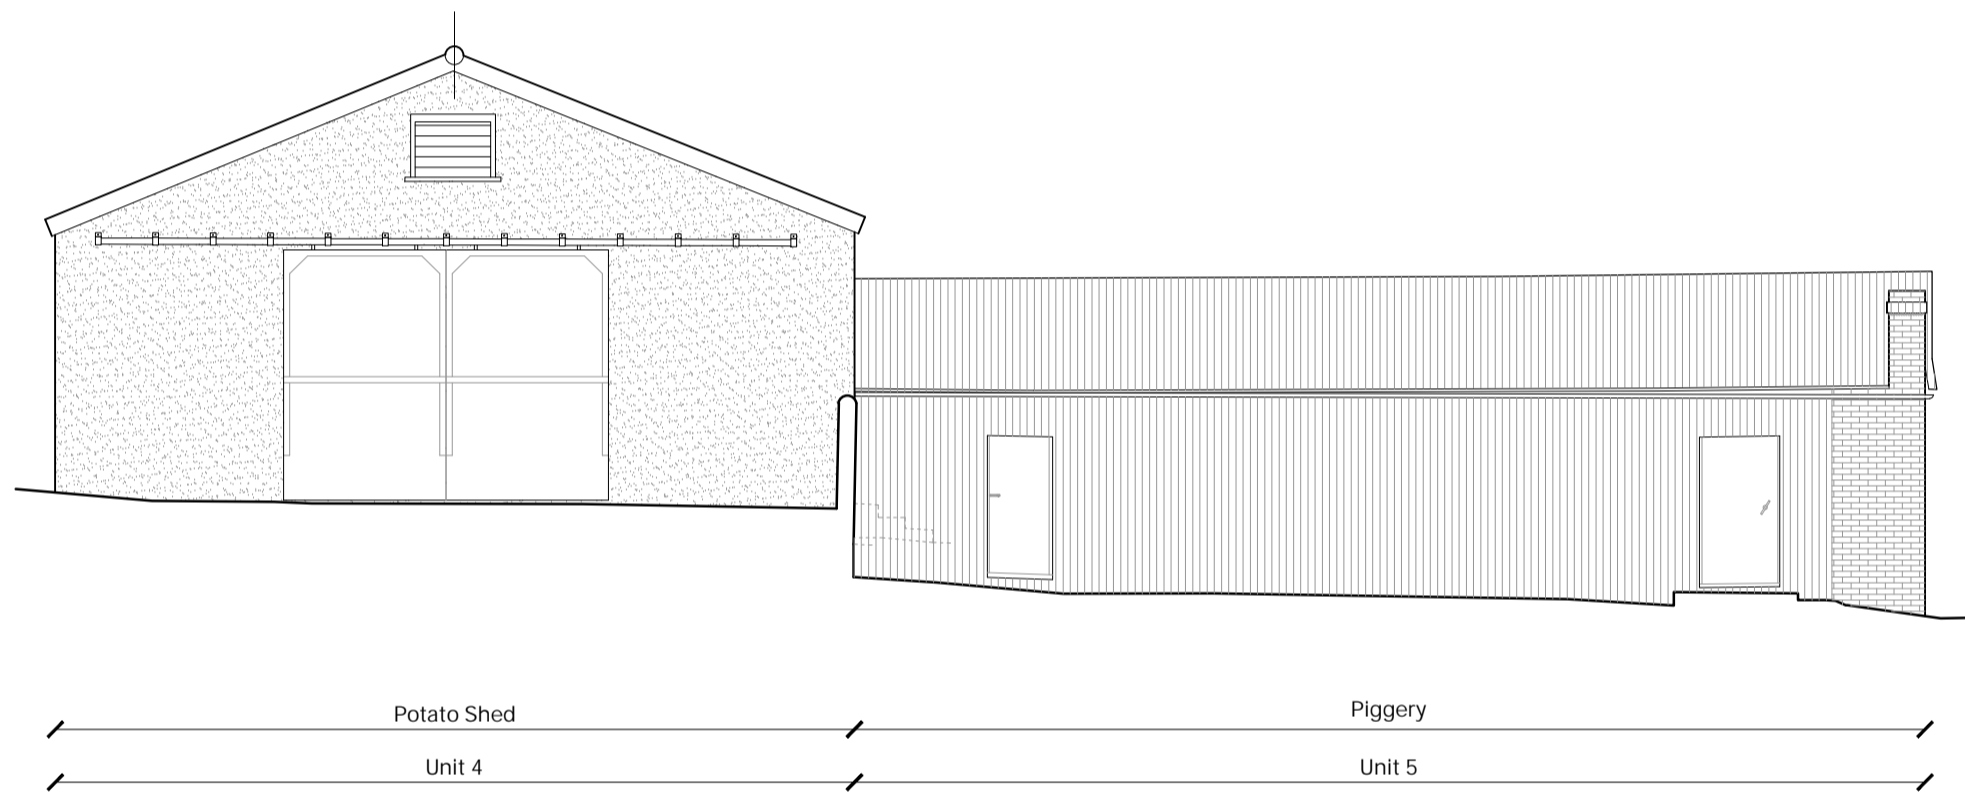

Existing - West Elevation
Potato Shed, Byre & Piggery

Existing - North Elevation
Potato Shed & Piggery

Existing - South Elevation
Piggery

Existing - South Elevation
Potato Shed & Byre

Existing - North Elevation
Byre

REV	DATE	DESCRIPTION

PROJECT:
2203_BFSG
Bramling Court Farmhouse
Mr & Mrs Whitebread

DRAWING TITLE:
Existing - Potato Shed, Byre & Piggery
Elevations (1 of 2)

SCALE: 1:100 @ A1
DATE DRAWN: February 2023

DRAWN BY: 06
CHECKED BY: 13

STATUS:
Planning

DRAWING NUMBER: 2203_3031
REVISION: -