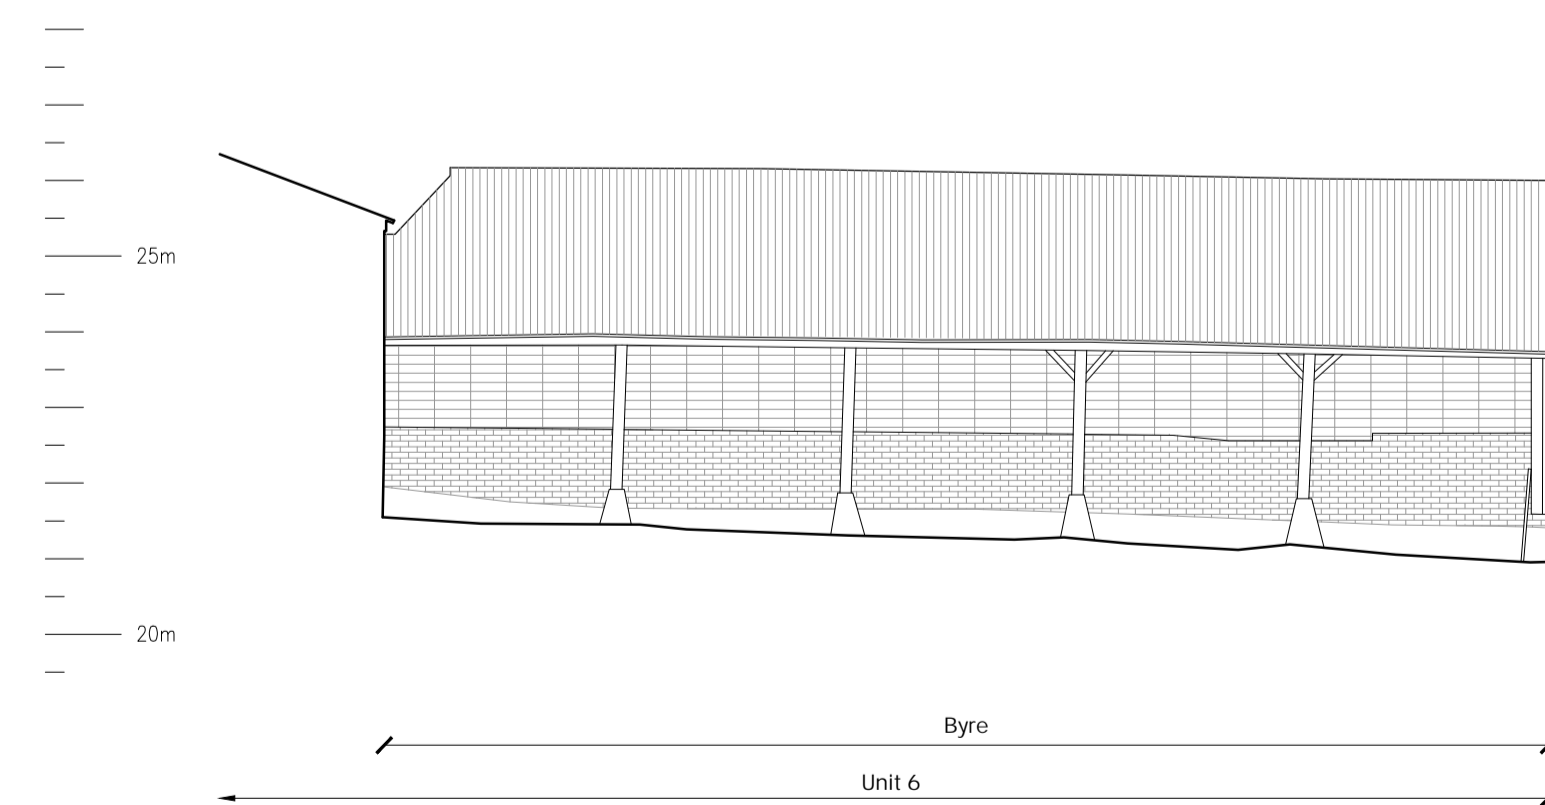

Existing - West Elevation
Potato Shed, Byre & Piggery

Existing - North Elevation
Potato Shed & Piggery

Existing - South Elevation
Piggery

Existing - South Elevation
Potato Shed & Byre

Existing - North Elevation
Byre

REV	DATE	DESCRIPTION

PROJECT:
2203_BFSG
Bramling Court Farmhouse
Mr & Mrs Whitebread

DRAWING TITLE:
Existing - Potato Shed, Byre & Piggery
Elevations (1 of 2)

SCALE: 1:100 @ A1
DATE DRAWN: February 2023

DRAWN BY: 06
CHECKED BY: 13

STATUS:
Planning

DRAWING NUMBER: 2203_3031
REVISION: -