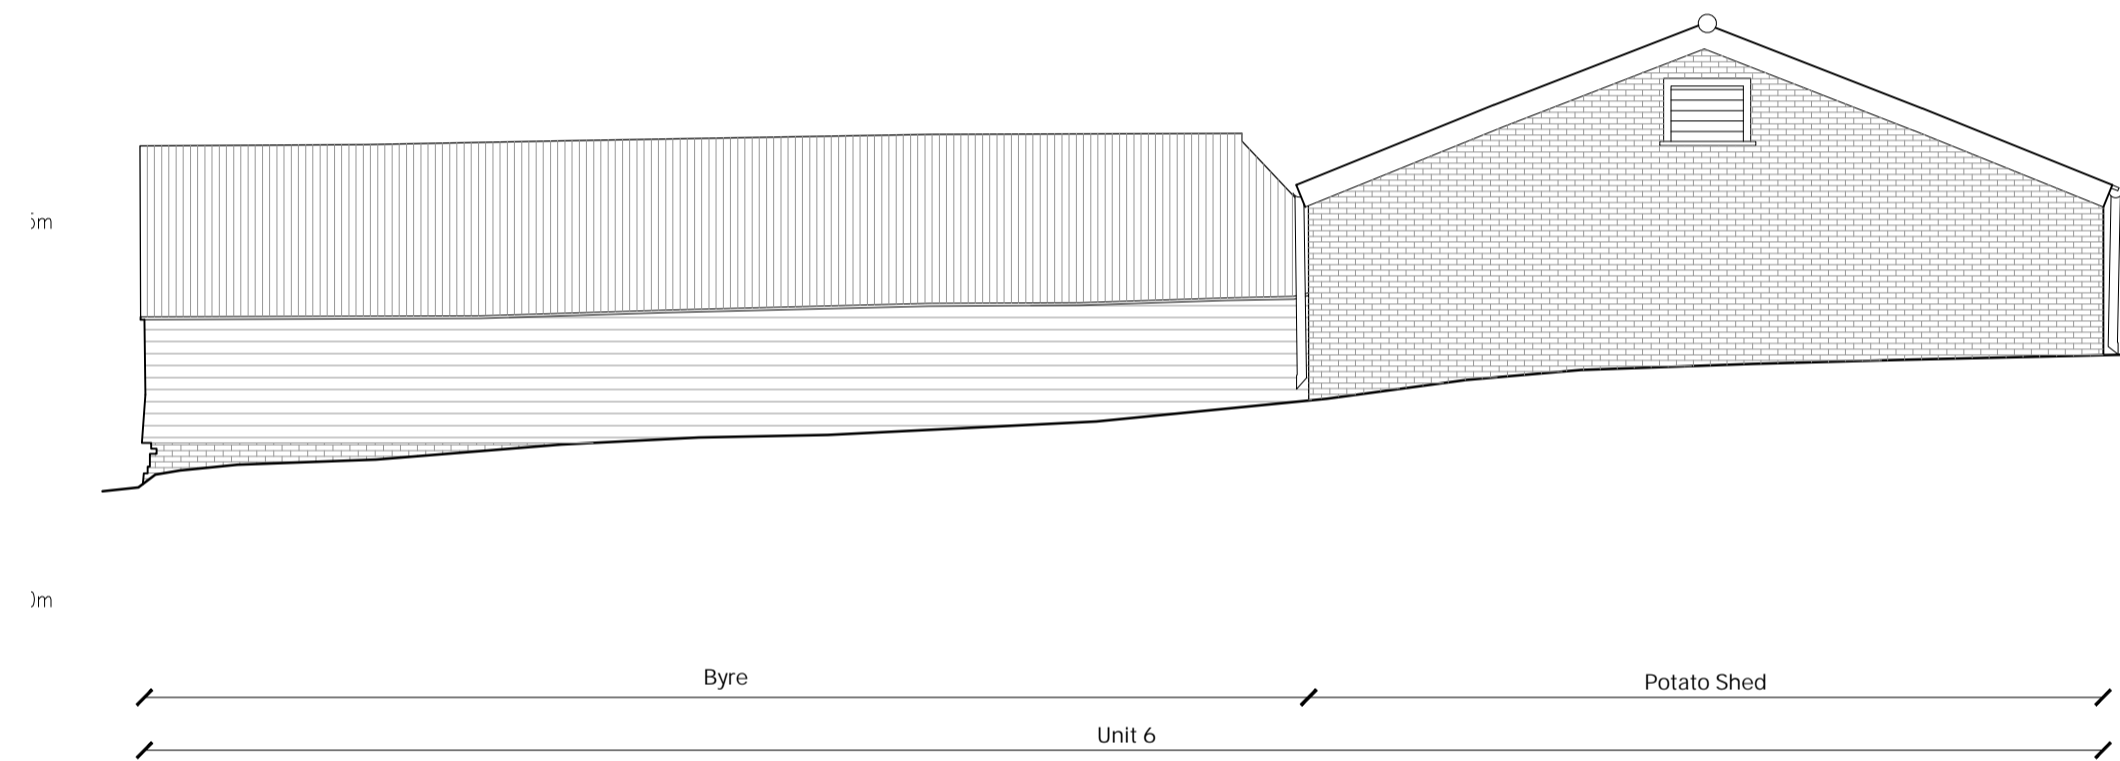

Existing - West Elevation
Potato Shed, Byre & Piggery

Existing - North Elevation
Potato Shed & Piggery

Existing - South Elevation
Piggery

Existing - South Elevation
Potato Shed & Byre

Existing - North Elevation
Byre

REV	DATE	DESCRIPTION

PROJECT:
2203_BFSG
Bramling Court Farmhouse
Mr & Mrs Whitebread

DRAWING TITLE:
Existing - Potato Shed, Byre & Piggery
Elevations (1 of 2)

SCALE: 1:100 @ A1
DATE DRAWN: February 2023

DRAWN BY: 06
CHECKED BY: 13

STATUS:
Planning

DRAWING NUMBER: 2203_3031
REVISION: -