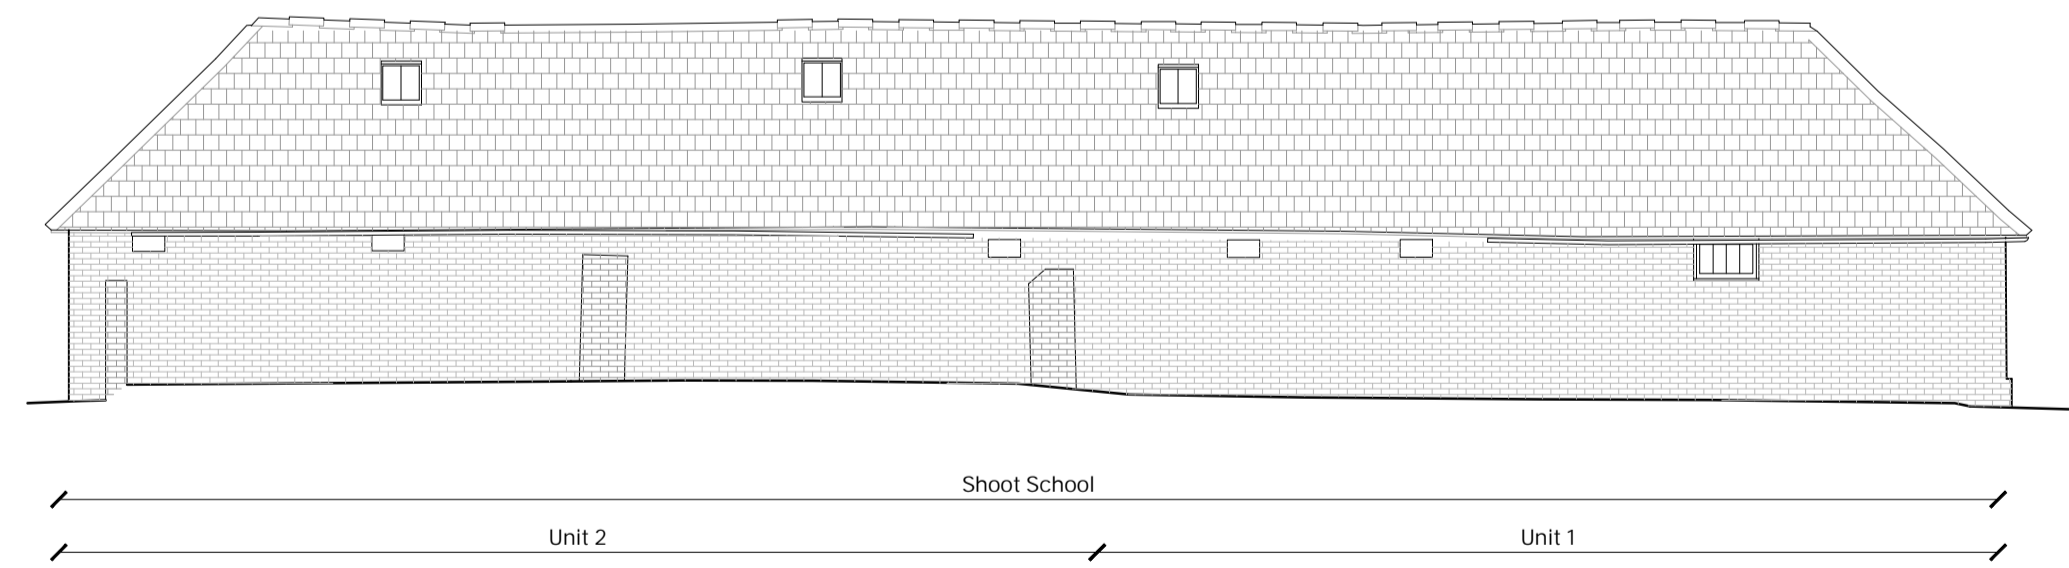

Proposed - North Elevation
The Oast

REV	DATE	DESCRIPTION

PROJECT:
2203_BFSG - Farm Masterplan
Bramling Court Farm
Mr & Mrs Whitebread

DRAWING TITLE:
Shoot School - Existing
Elevations

SCALE: 1:00 @ A1
DATE DRAWN: February 2023

DRAWN BY: 06
CHECKED BY: 01

STATUS:
Planning

DRAWING NUMBER: 2203_3011
REVISION: -