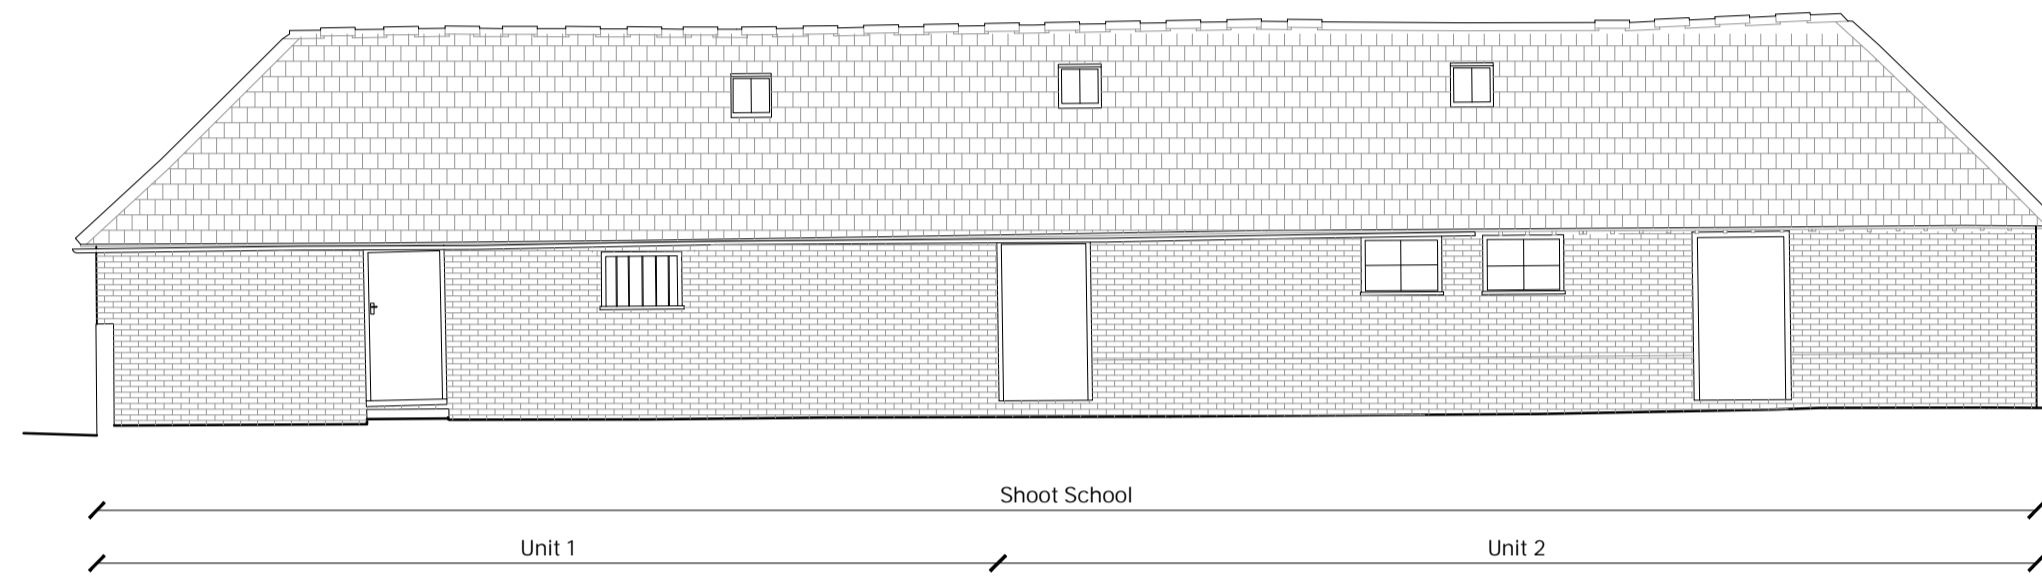

Proposed - West Elevation
The Oast

Proposed - South Elevation
The Oast