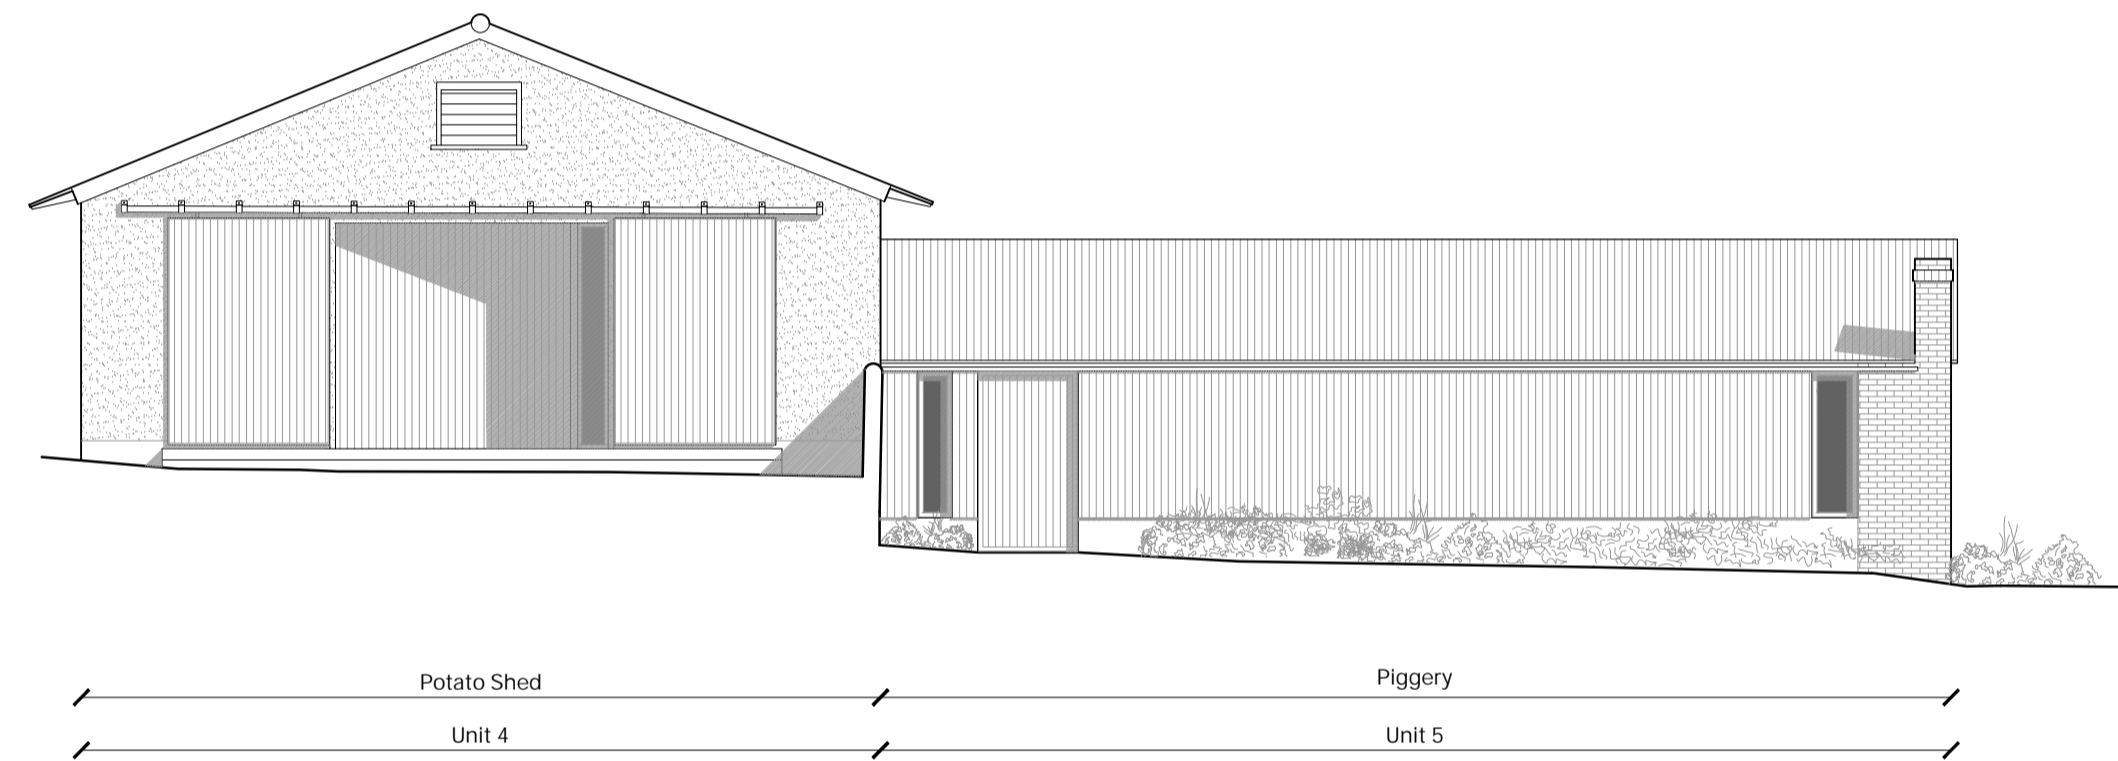

Proposed - North Elevation
Potato Shed & Piggery