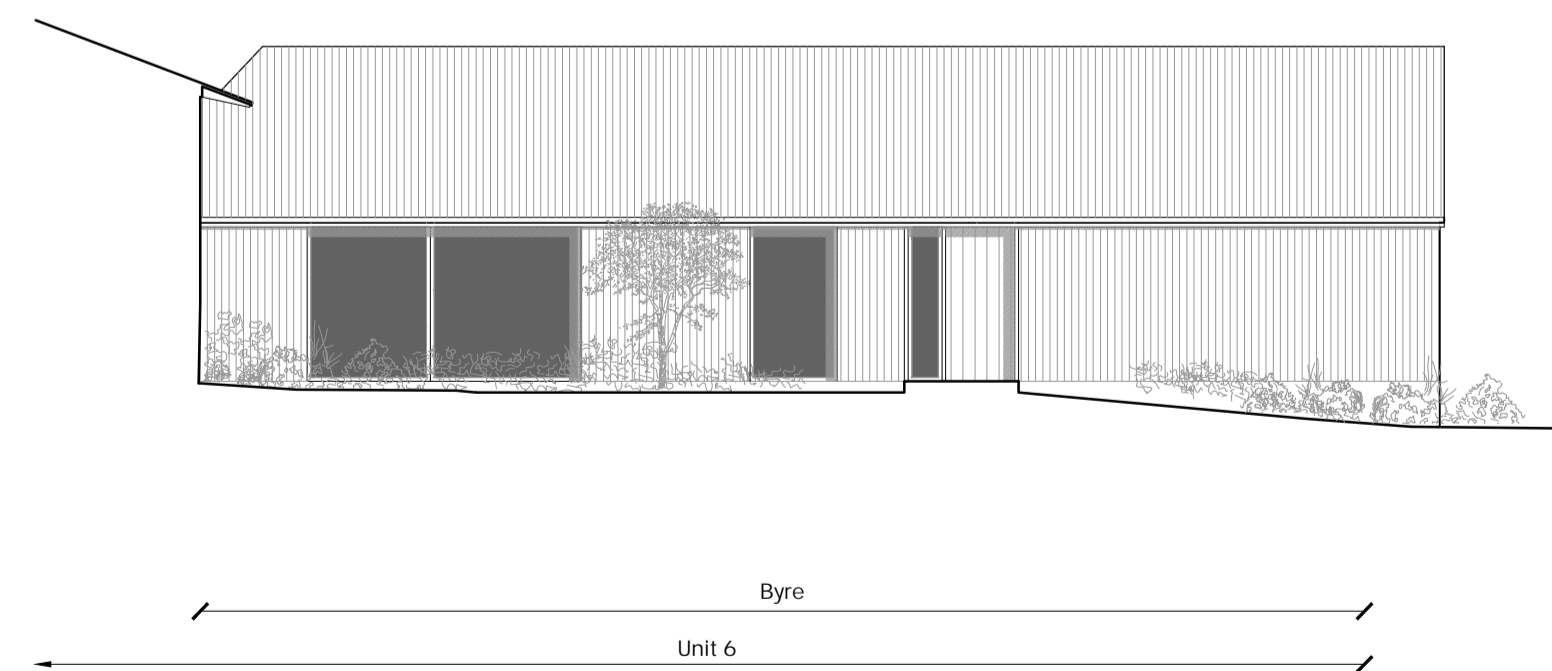

Proposed - North Elevation
Byre

REV	DATE	DESCRIPTION

PROJECT:
2203_BFSG
Bramling Court Farmhouse
Mr & Mrs Whitebread

DRAWING TITLE:
Proposed - Potato Shed, Byre & Piggery
Elevations (1 of 2)

SCALE: 1:100 @ A1
DATE DRAWN: December 2023
DRAWN BY: 06
CHECKED BY: 13

STATUS:
Planning

DRAWING NUMBER: 2203_3230
REVISION: -