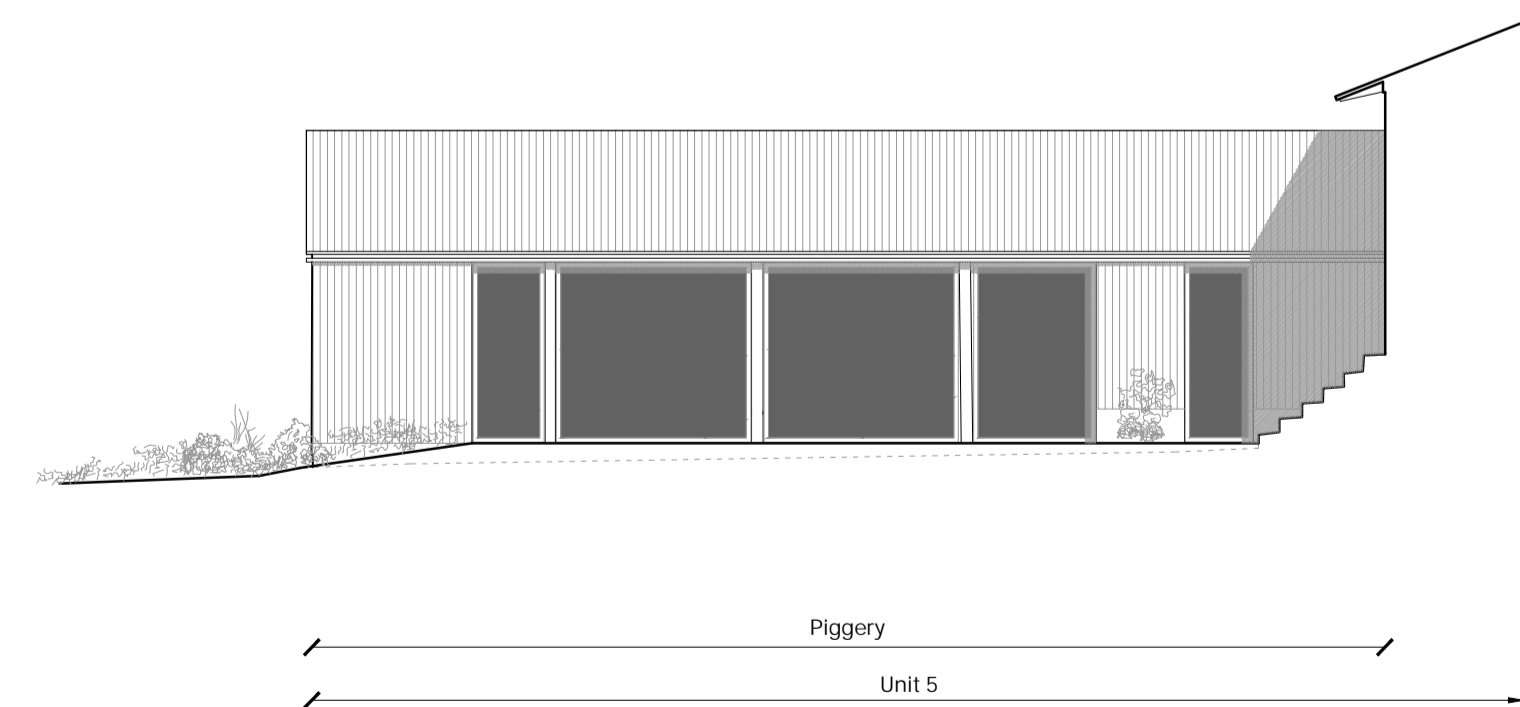

Proposed - South Elevation
Piggery