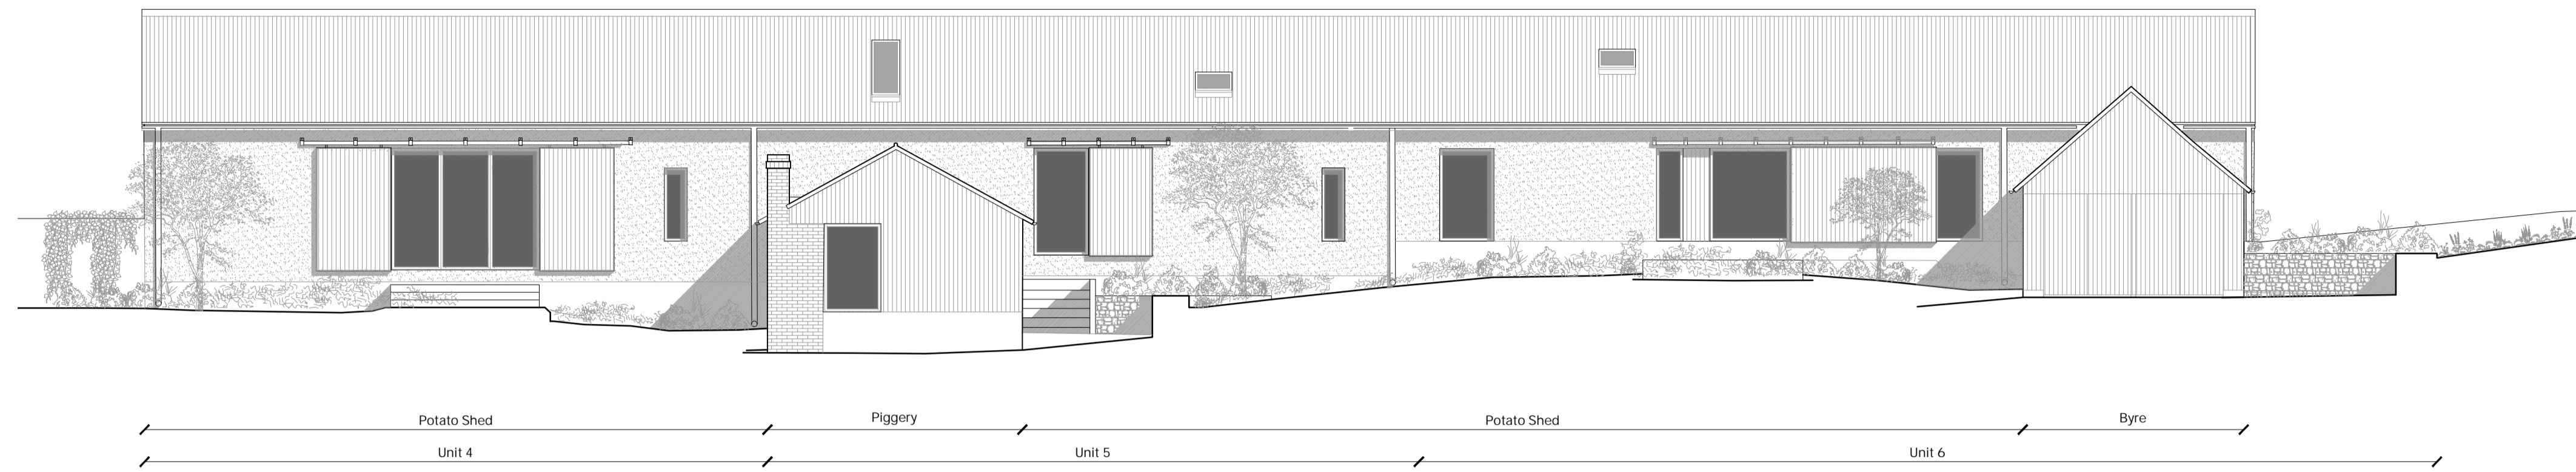

Proposed - West Elevation
Potato Shed, Byre & Piggery