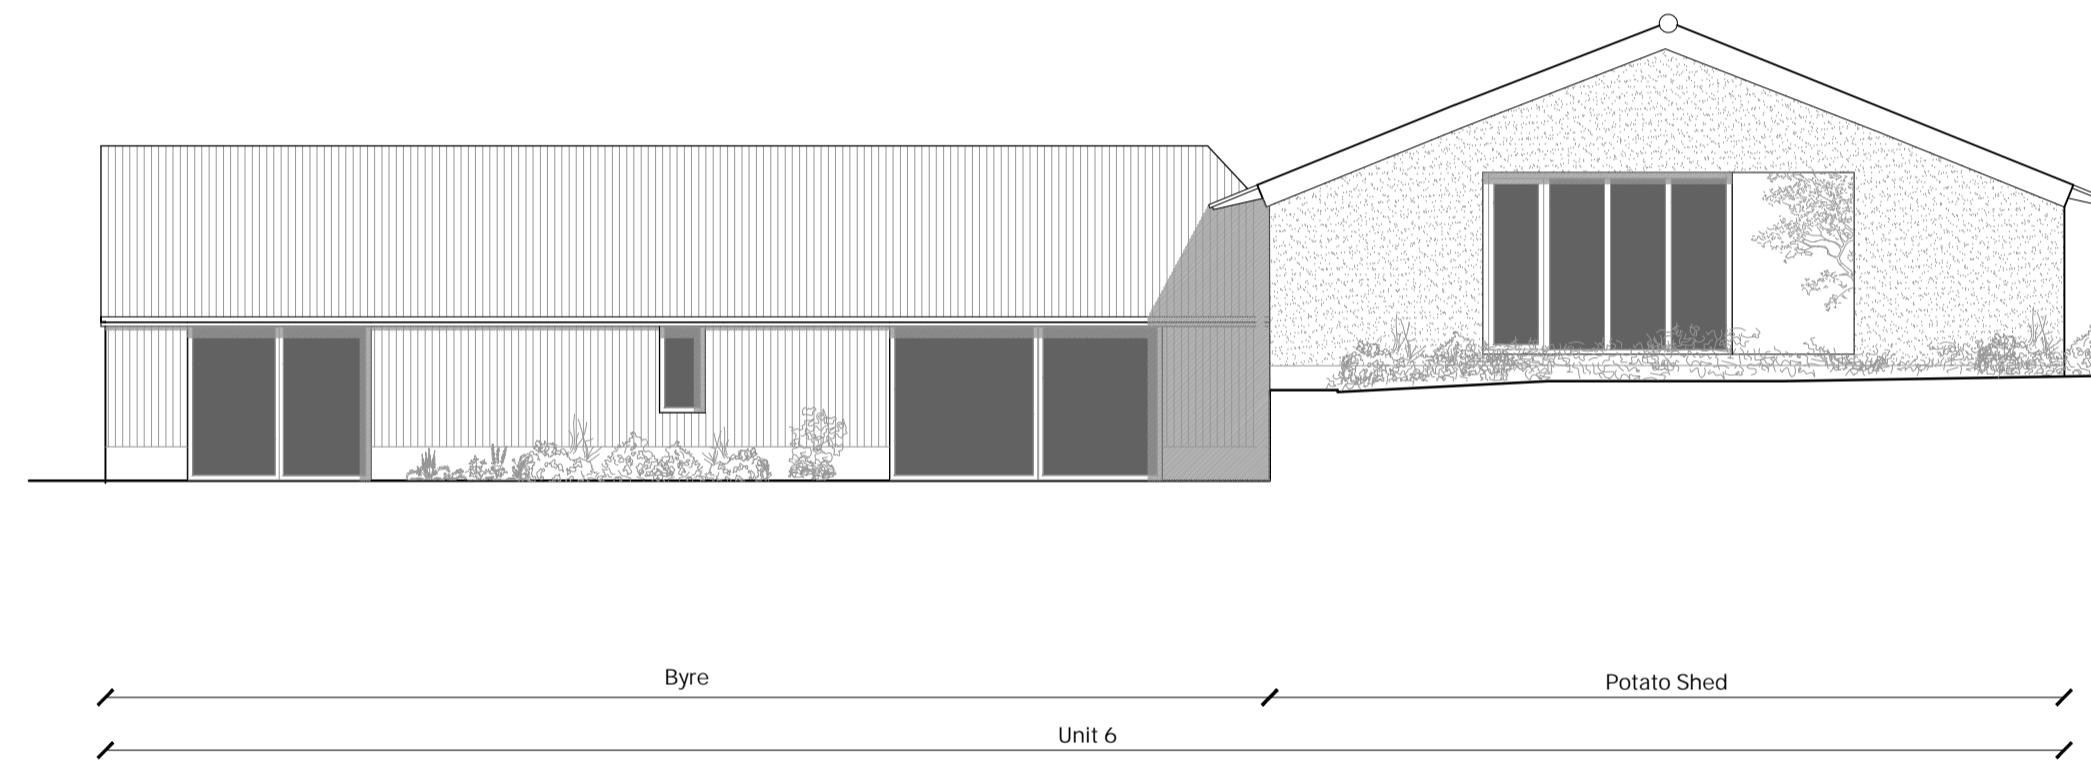

Proposed - South Elevation
Potato Shed & Byre