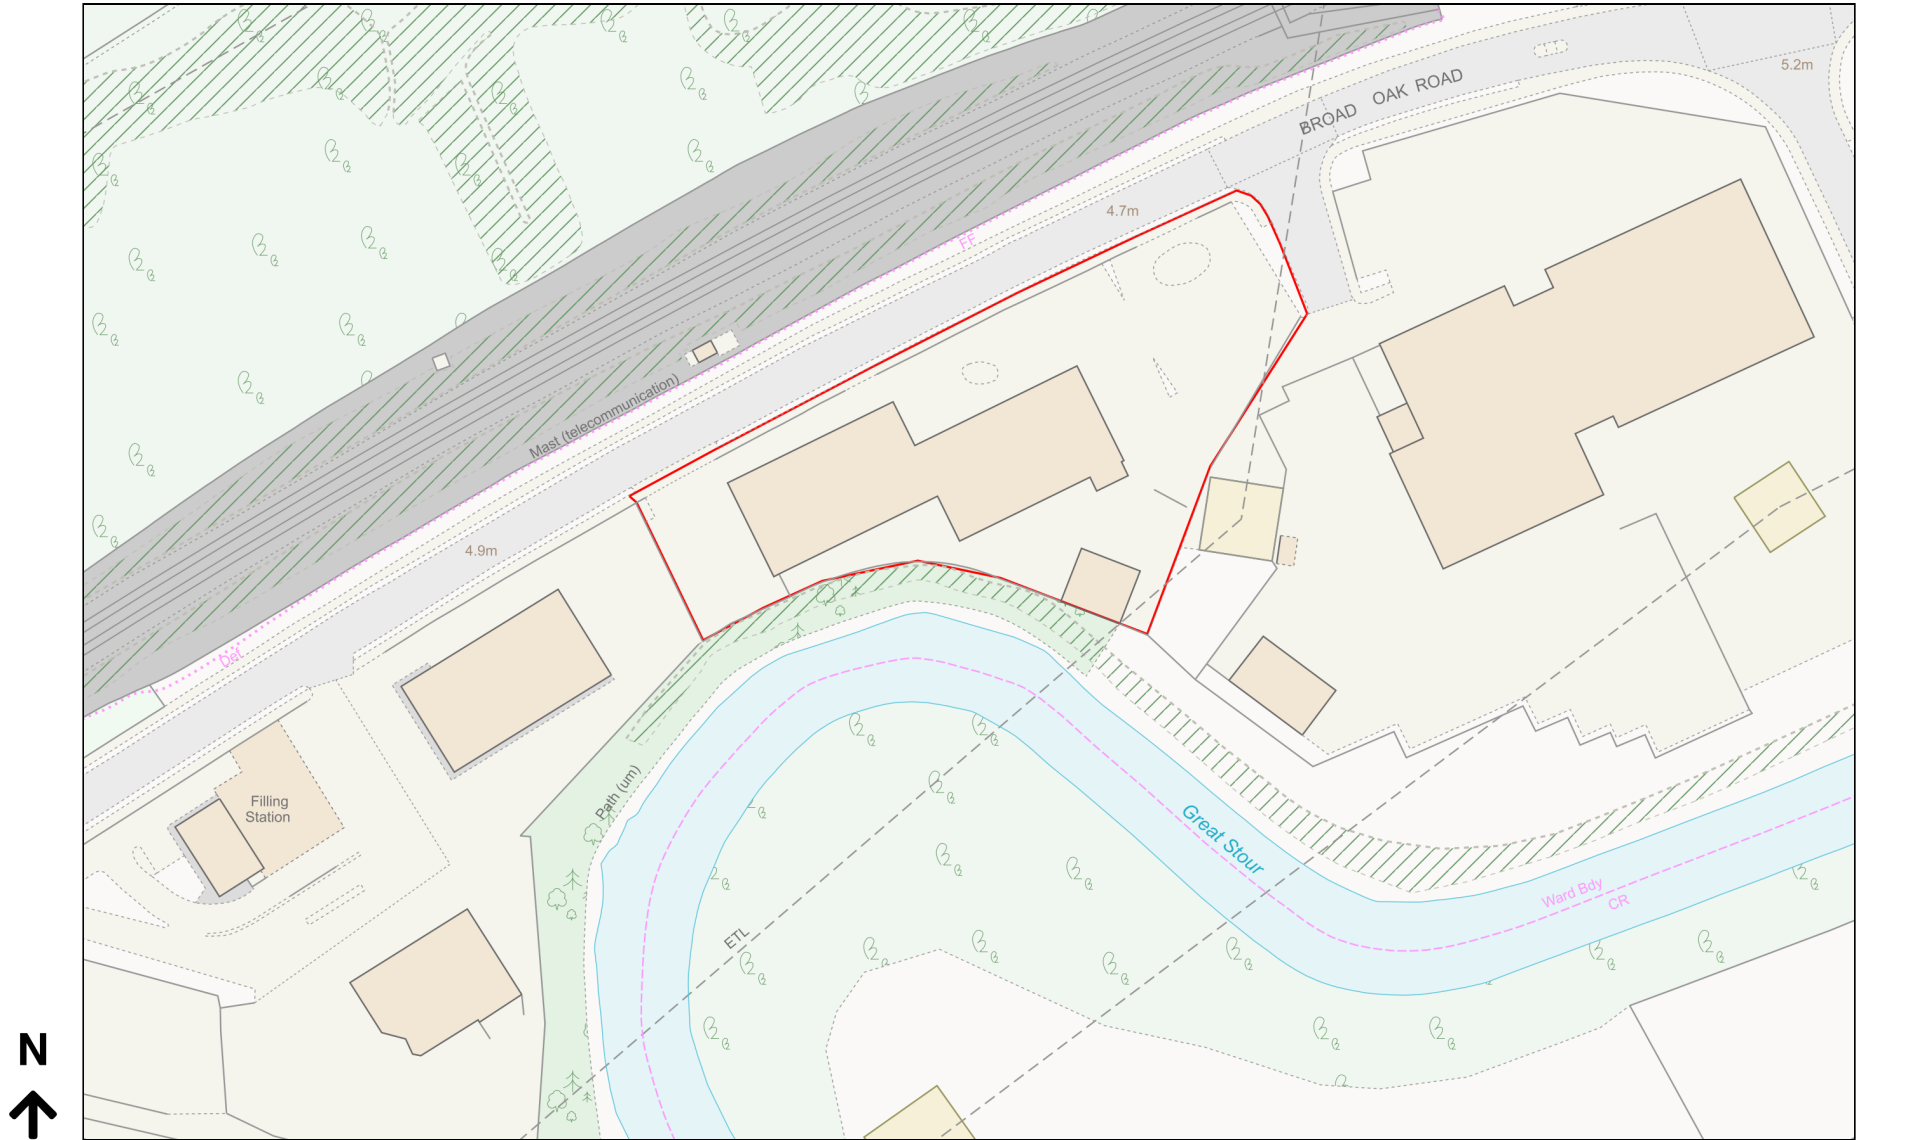

Location Plan

Site Address: Motorline Renault, Toyota Motorline, Broad Oak Road, Canterbury, CT2 7RB

Date Produced: 09-Jan-2024

Scale: 1:1250 @A4

Planning Portal Reference: PP-12720204v1