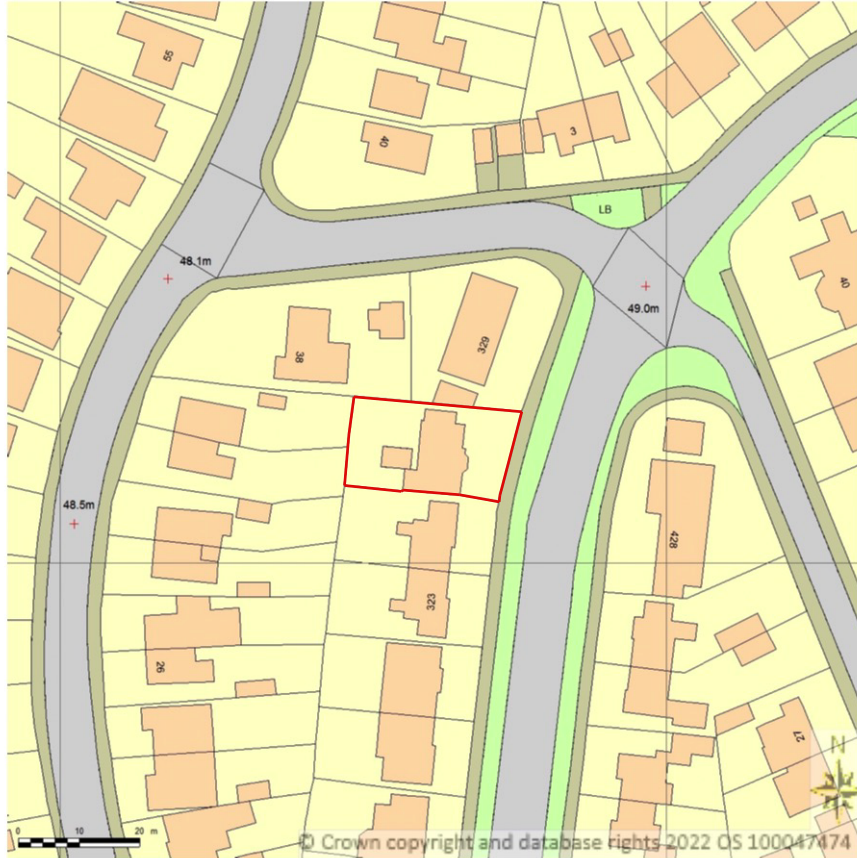

SITE LOCATION PLAN
AREA 2 HA

SCALE: 1:1250 on A4

CENTRE COORDINATES: 319162 , 181722

Supplied by Streetwise Maps Ltd
www.streetwise.net
Licence No: 100047474
13:54:28 03/08/2022