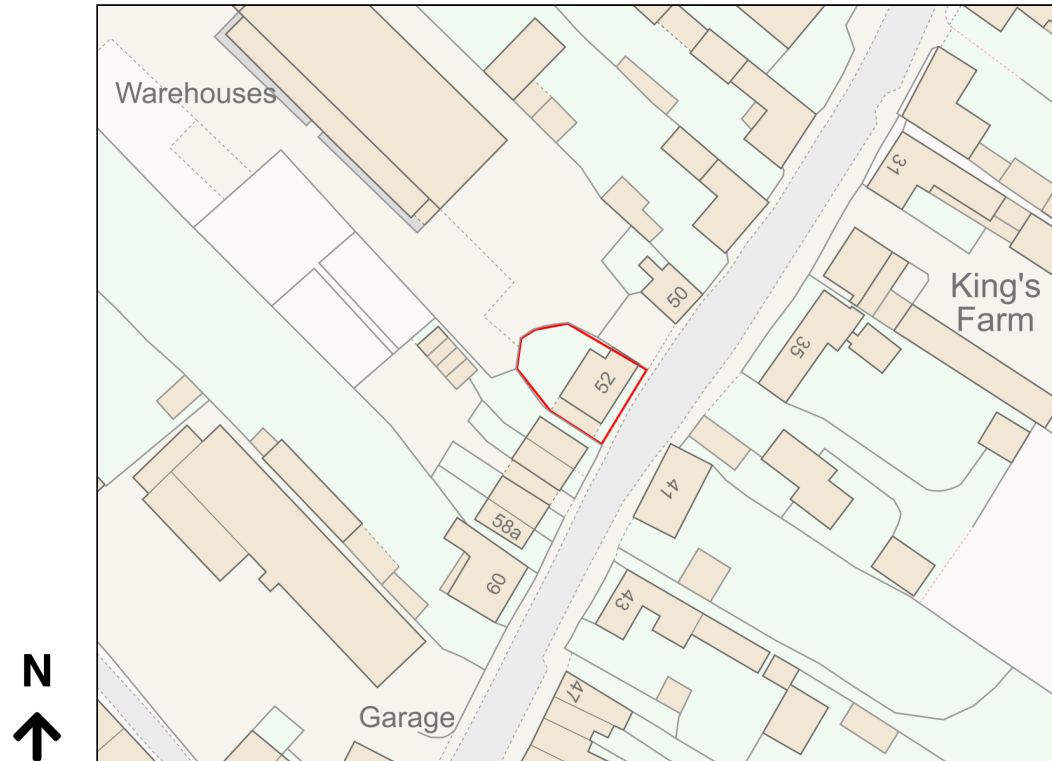

Location Plan

Site Address: 52, High Street, Cottenham, CB24 8SA

Date Produced: 03-Jan-2024

Scale: 1:1250 @A4

Planning Portal Reference: PP-12613396v1