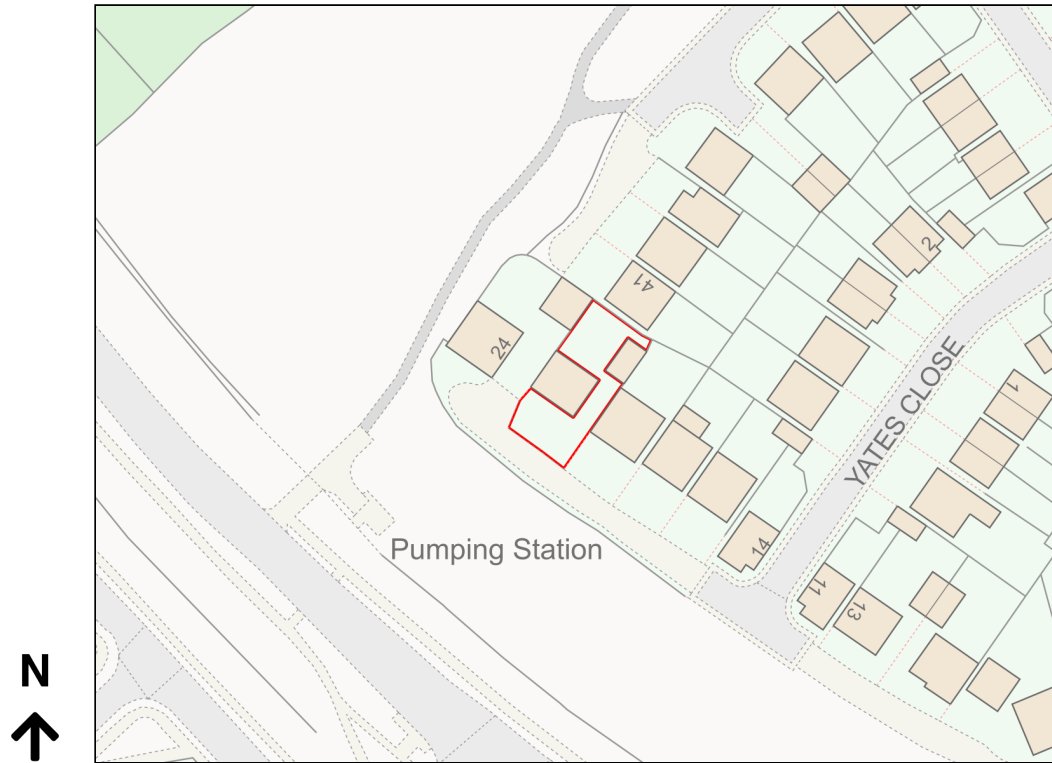

# Location Plan

Site Address: 22, Yates Close, Weldon, NN17 3LS

Date Produced: 28-Nov-2023

Scale: 1:1250 @A4

Planning Portal Reference: PP-12447631v1