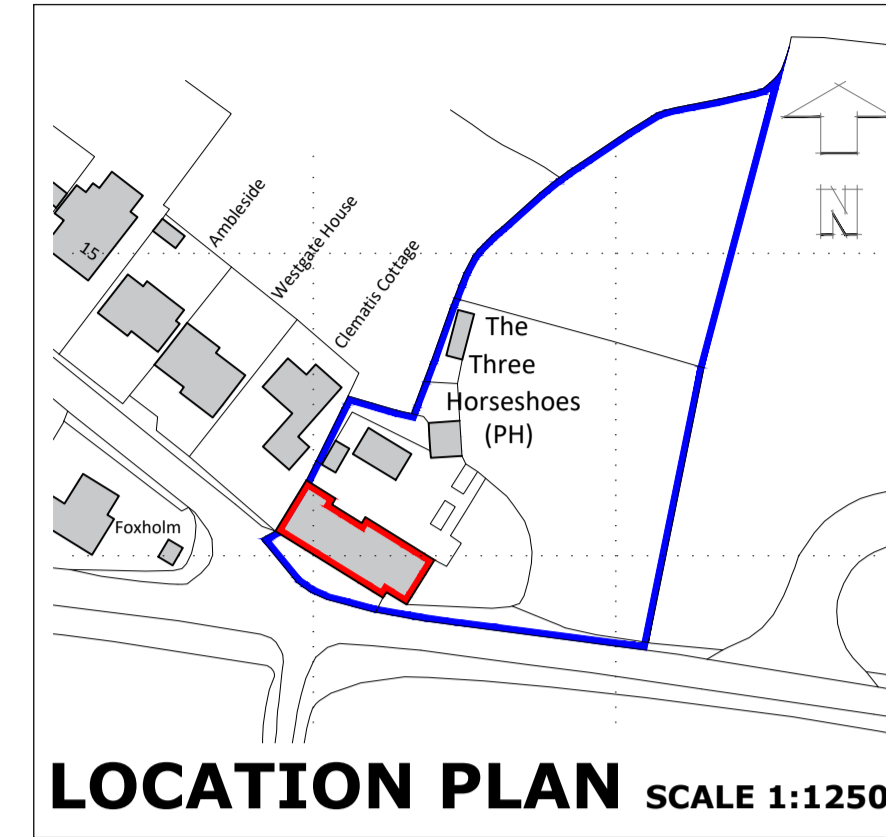

NORTHEASTERN REAR ELEVATIONS SCALE 1:100

LOCATION PLAN SCALE 1:1250

FLOOR PLAN SCALE 1:50

A - Location plan added (15/12/2023)

REVISION DETAILS:

PROJECT:
Proposed Alterations
The Three Horseshoes
West End
Briston
NR24 2HY

CLIENT:
Mr & Mrs Furniss

TITLE:
Plans as Existing

DATE:
09/11/2023

VOID ARCHITECTURE

Heath Barn, Norwich Road, Fakenham,
Norfolk, NR21 8LZ

tel: 01328 801536
email: info@voidarchitecture.co.uk
web: www.voidarchitecture.co.uk