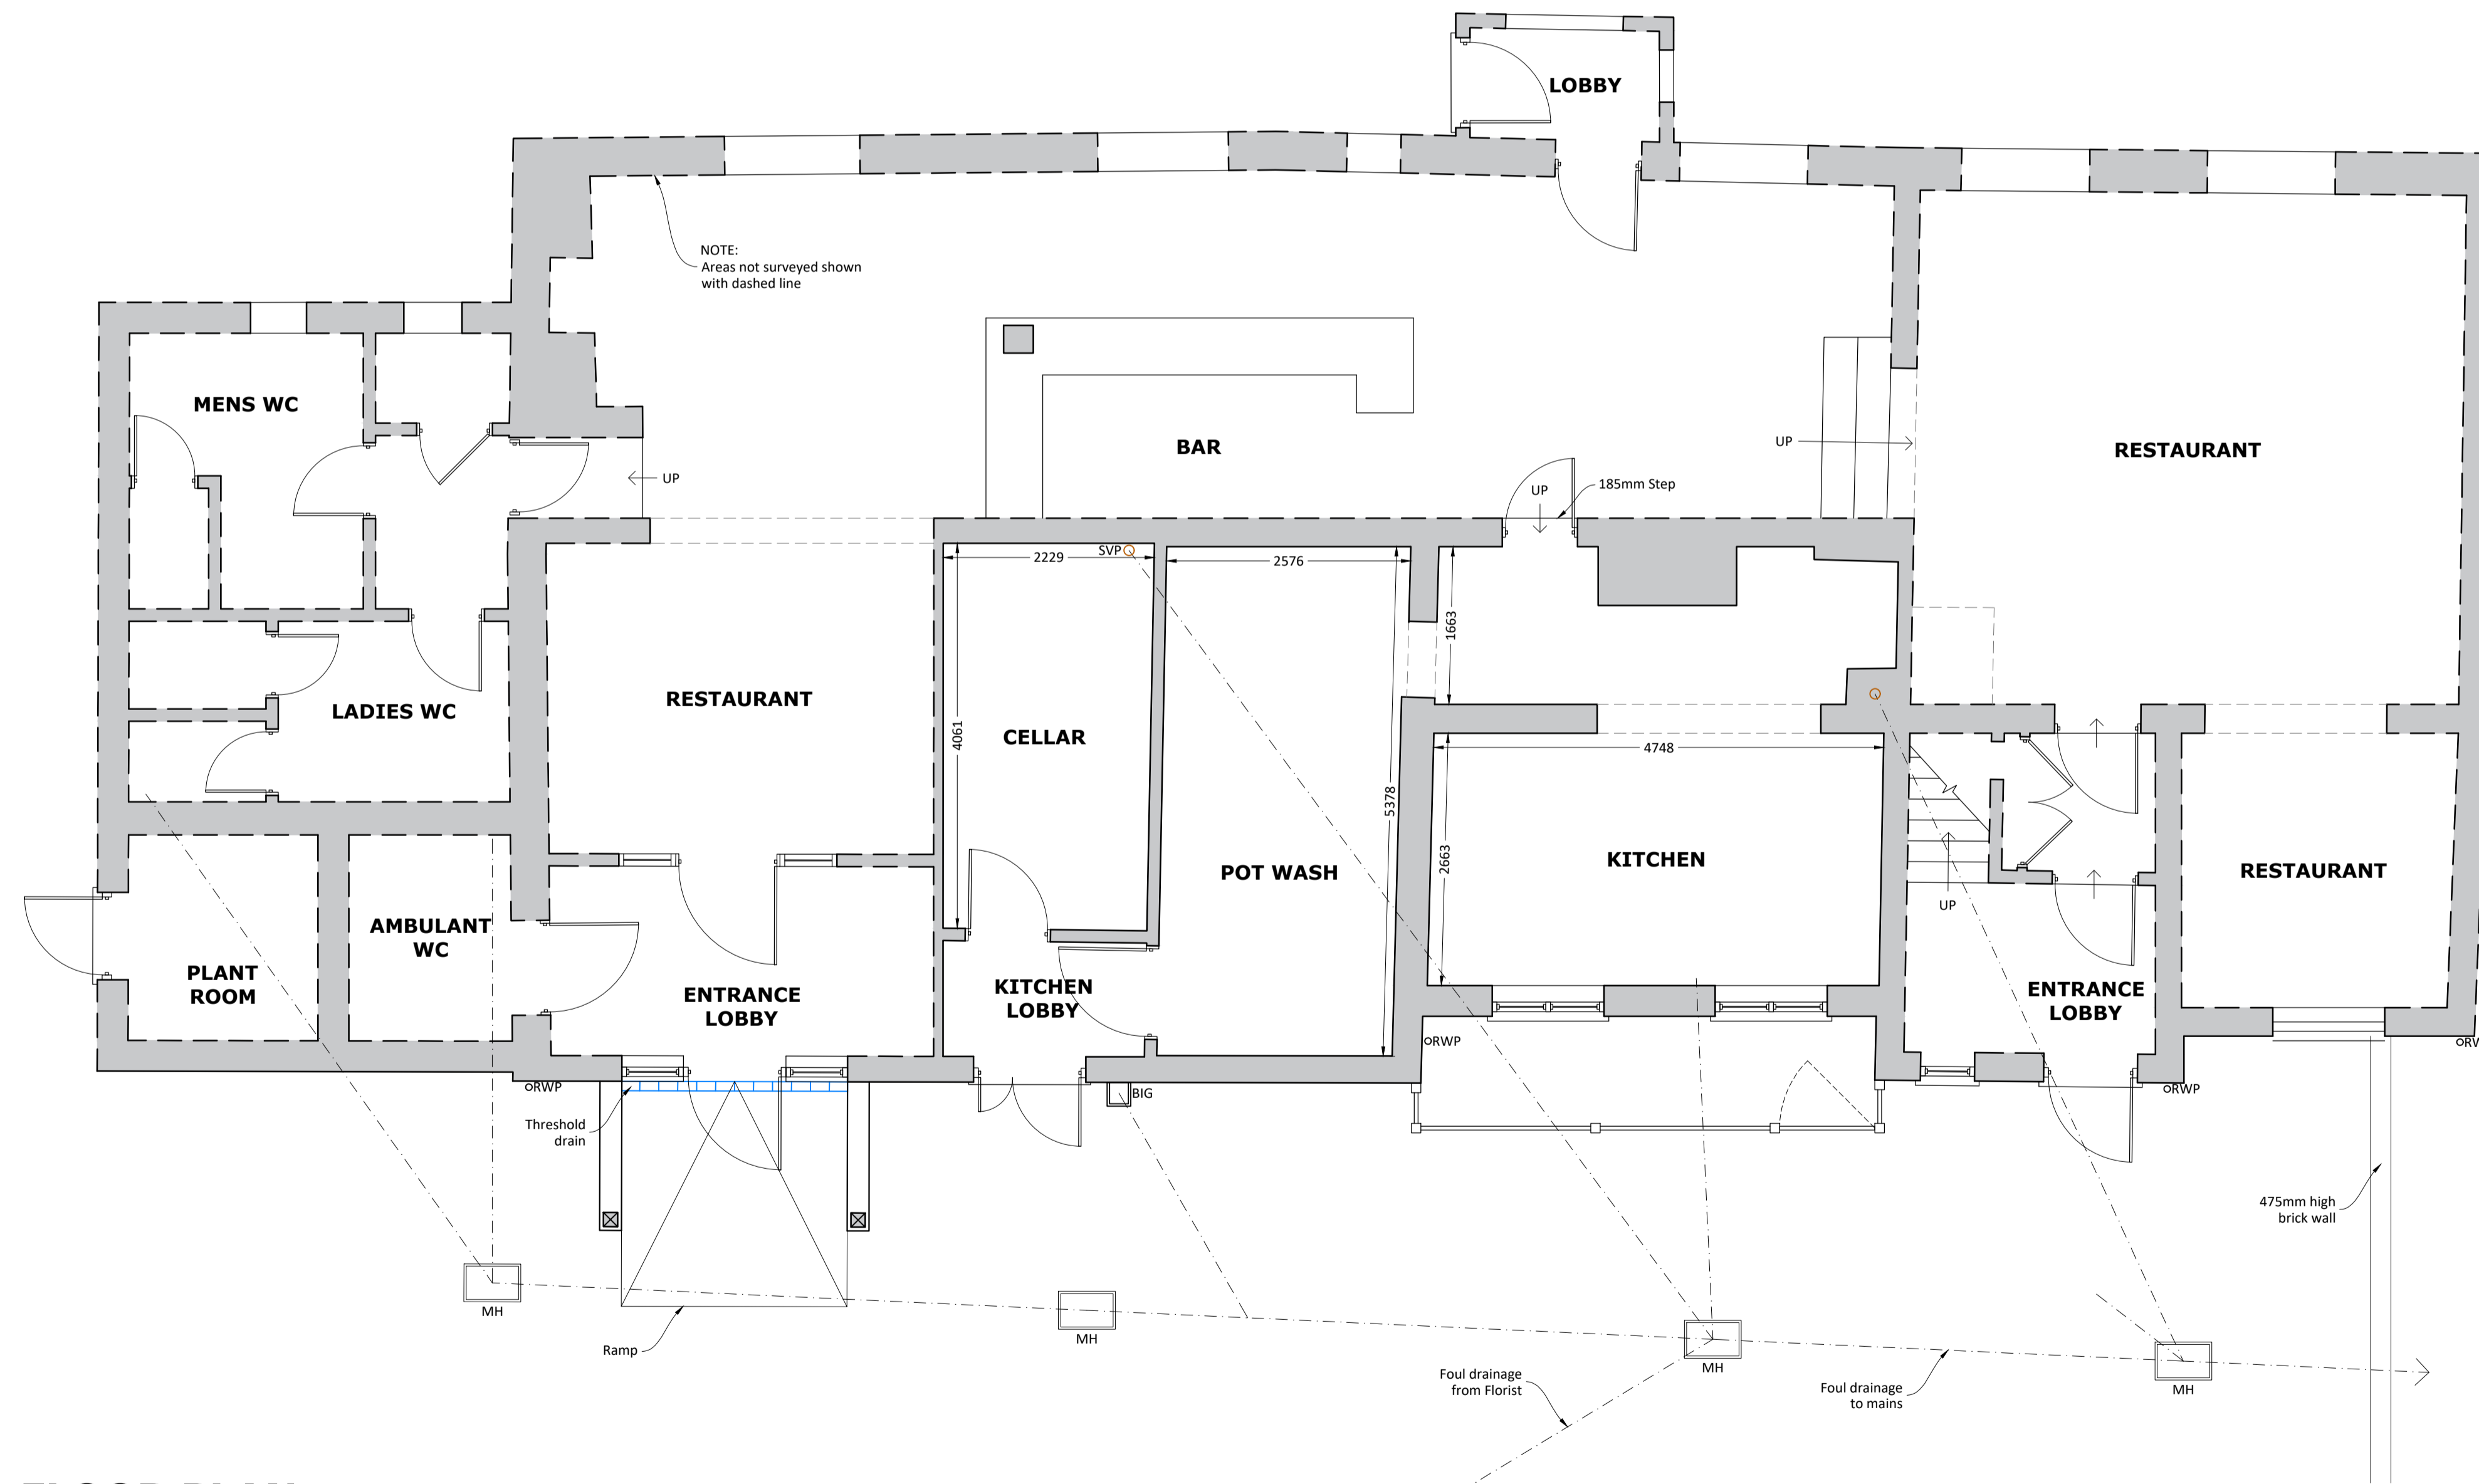

NORTHEASTERN REAR ELEVATIONS SCALE 1:100

LOCATION PLAN SCALE 1:1250

FLOOR PLAN SCALE 1:50

A - Location plan added (15/12/2023)

REVISION DETAILS:

PROJECT:
Proposed Alterations
The Three Horseshoes
West End
Briston
NR24 2HY

CLIENT:
Mr & Mrs Furniss

TITLE:
Plans as Existing

DATE:
09/11/2023

VOID ARCHITECTURE

Heath Barn, Norwich Road, Fakenham,
Norfolk, NR21 8LZ

tel: 01328 801536
email: info@voidarchitecture.co.uk
web: www.voidarchitecture.co.uk