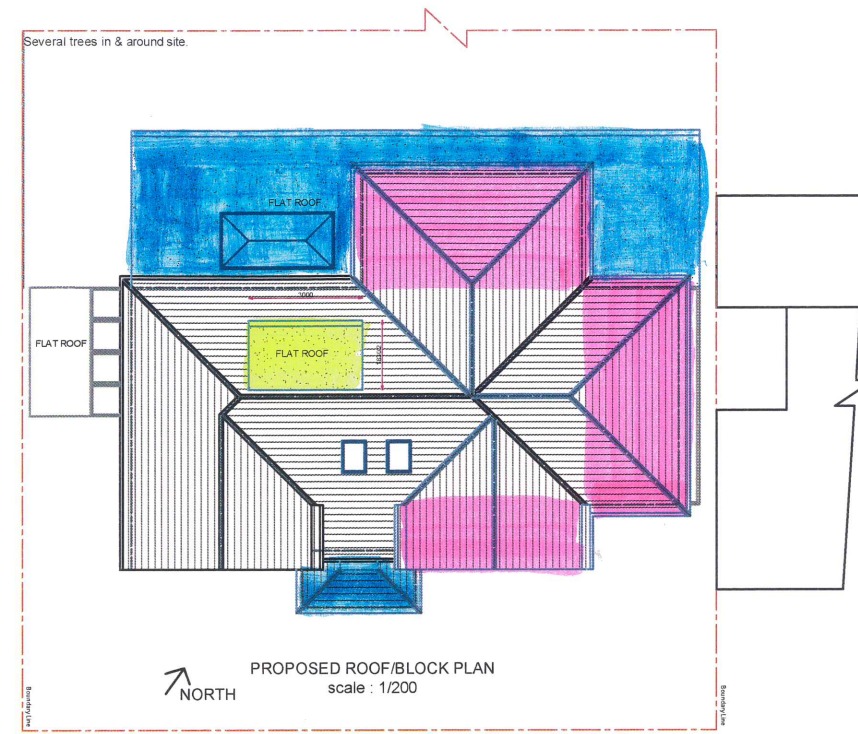

LEGEND:

- = 1ST FLOOR EXTENSION
- = ROOF EXTENSION
- = GROUND FLOOR EXTENSION

EXISTING AA SECTION

PROPOSED AA SECTION

COPYRIGHT :

JOB TITLE : 78 Park Ave Rushden,  
NN10 9NR, UK

DRAWING TITLE : Proposed-Existing Plans  
Proposed-Existing Sections

SCALE : 1/100

Date : 11/01/2024

DRG No : 78PARK08/HIGHLIGHTED