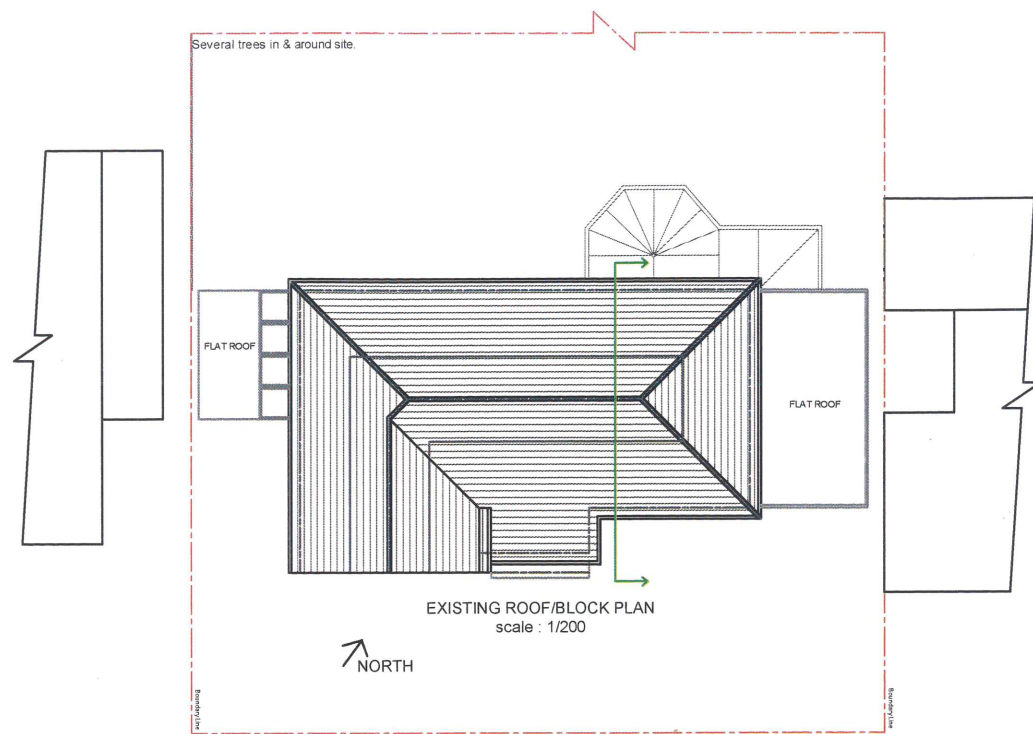

LEGEND:

- = 1ST FLOOR EXTENSION
- = ROOF EXTENSION
- = GROUND FLOOR EXTENSION

EXISTING AA SECTION

PROPOSED AA SECTION

COPYRIGHT :

JOB TITLE : 78 Park Ave Rushden,  
NN10 9NR, UK

DRAWING TITLE : Proposed-Existing Plans  
Proposed-Existing Sections

SCALE : 1/100

Date : 11/01/2024

DRG No : 78PARK08/HIGHLIGHTED