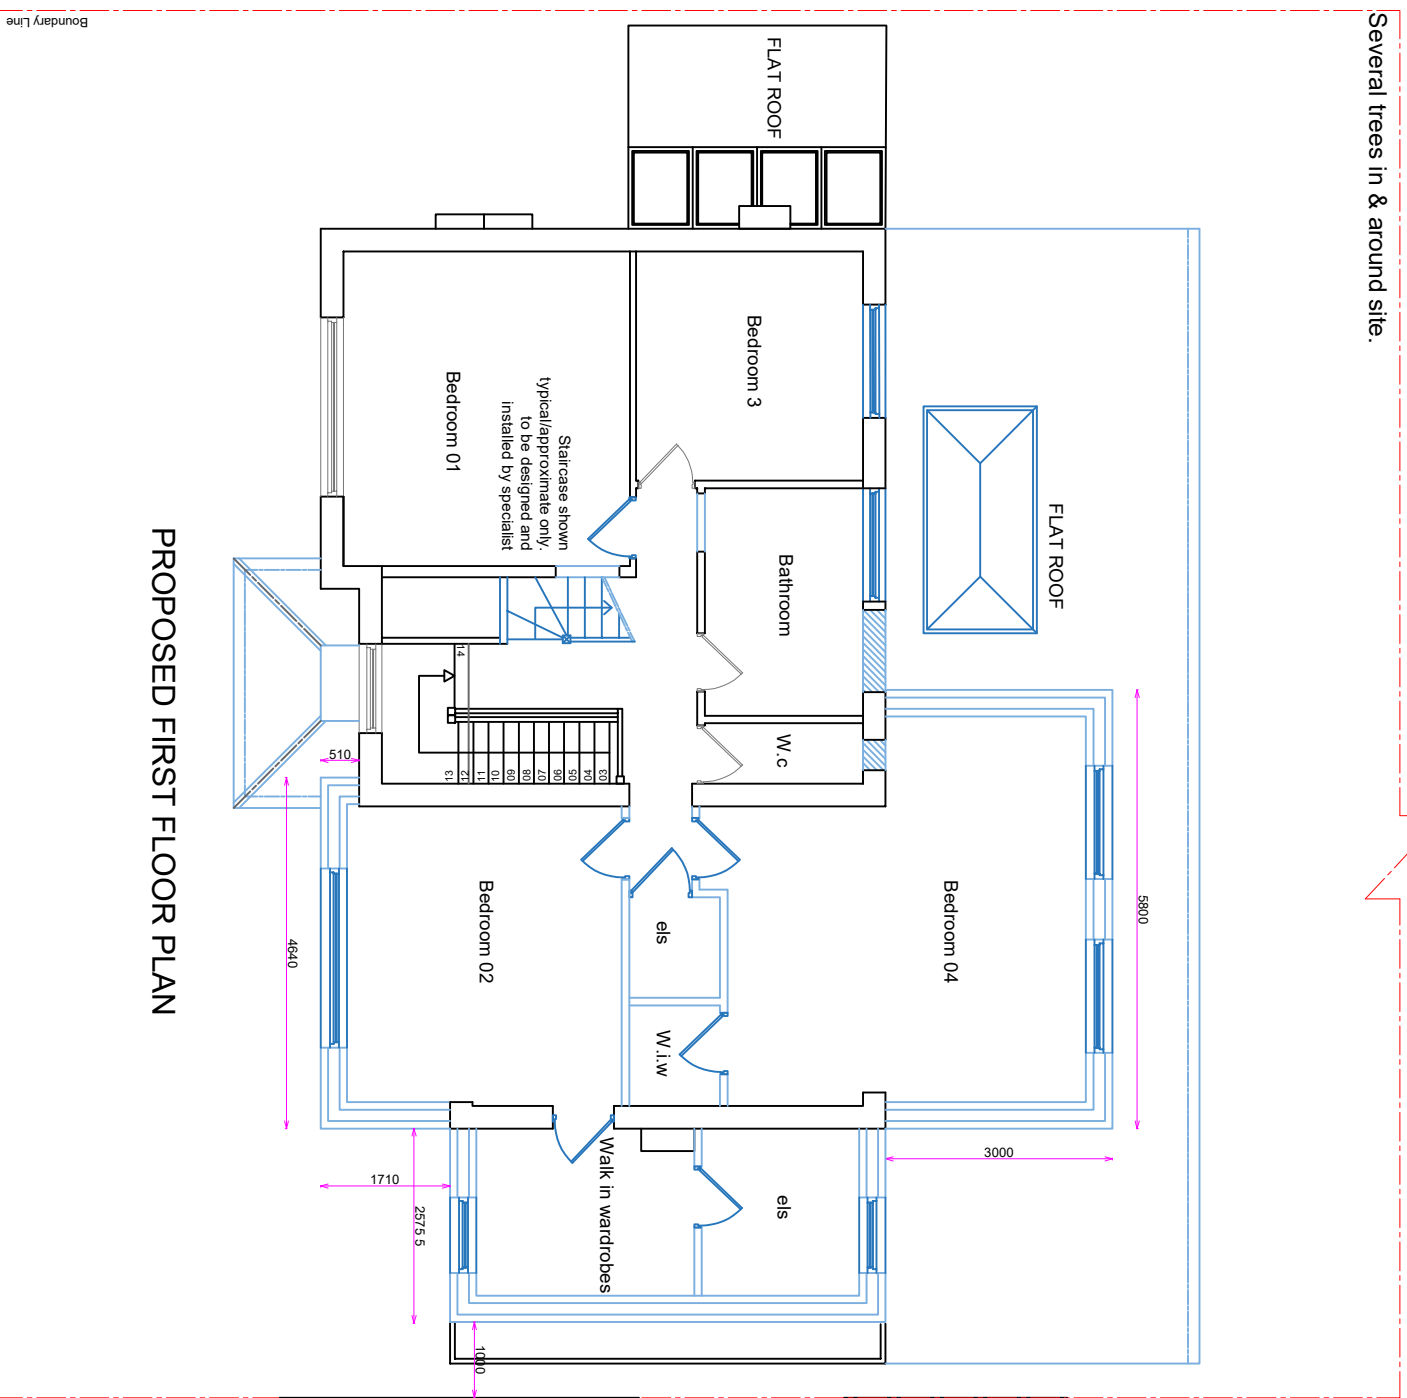

### PROPOSED FIRST FLOOR PLAN

COPYRIGHT :

JOB TITLE : 78 Park Ave Rushton,  
NN10 9NR, UK

DRAWING TITLE : Proposed Plans

SCALE : 1/100

Date : 07/01/2024

DRG No : 78PARK05 /B