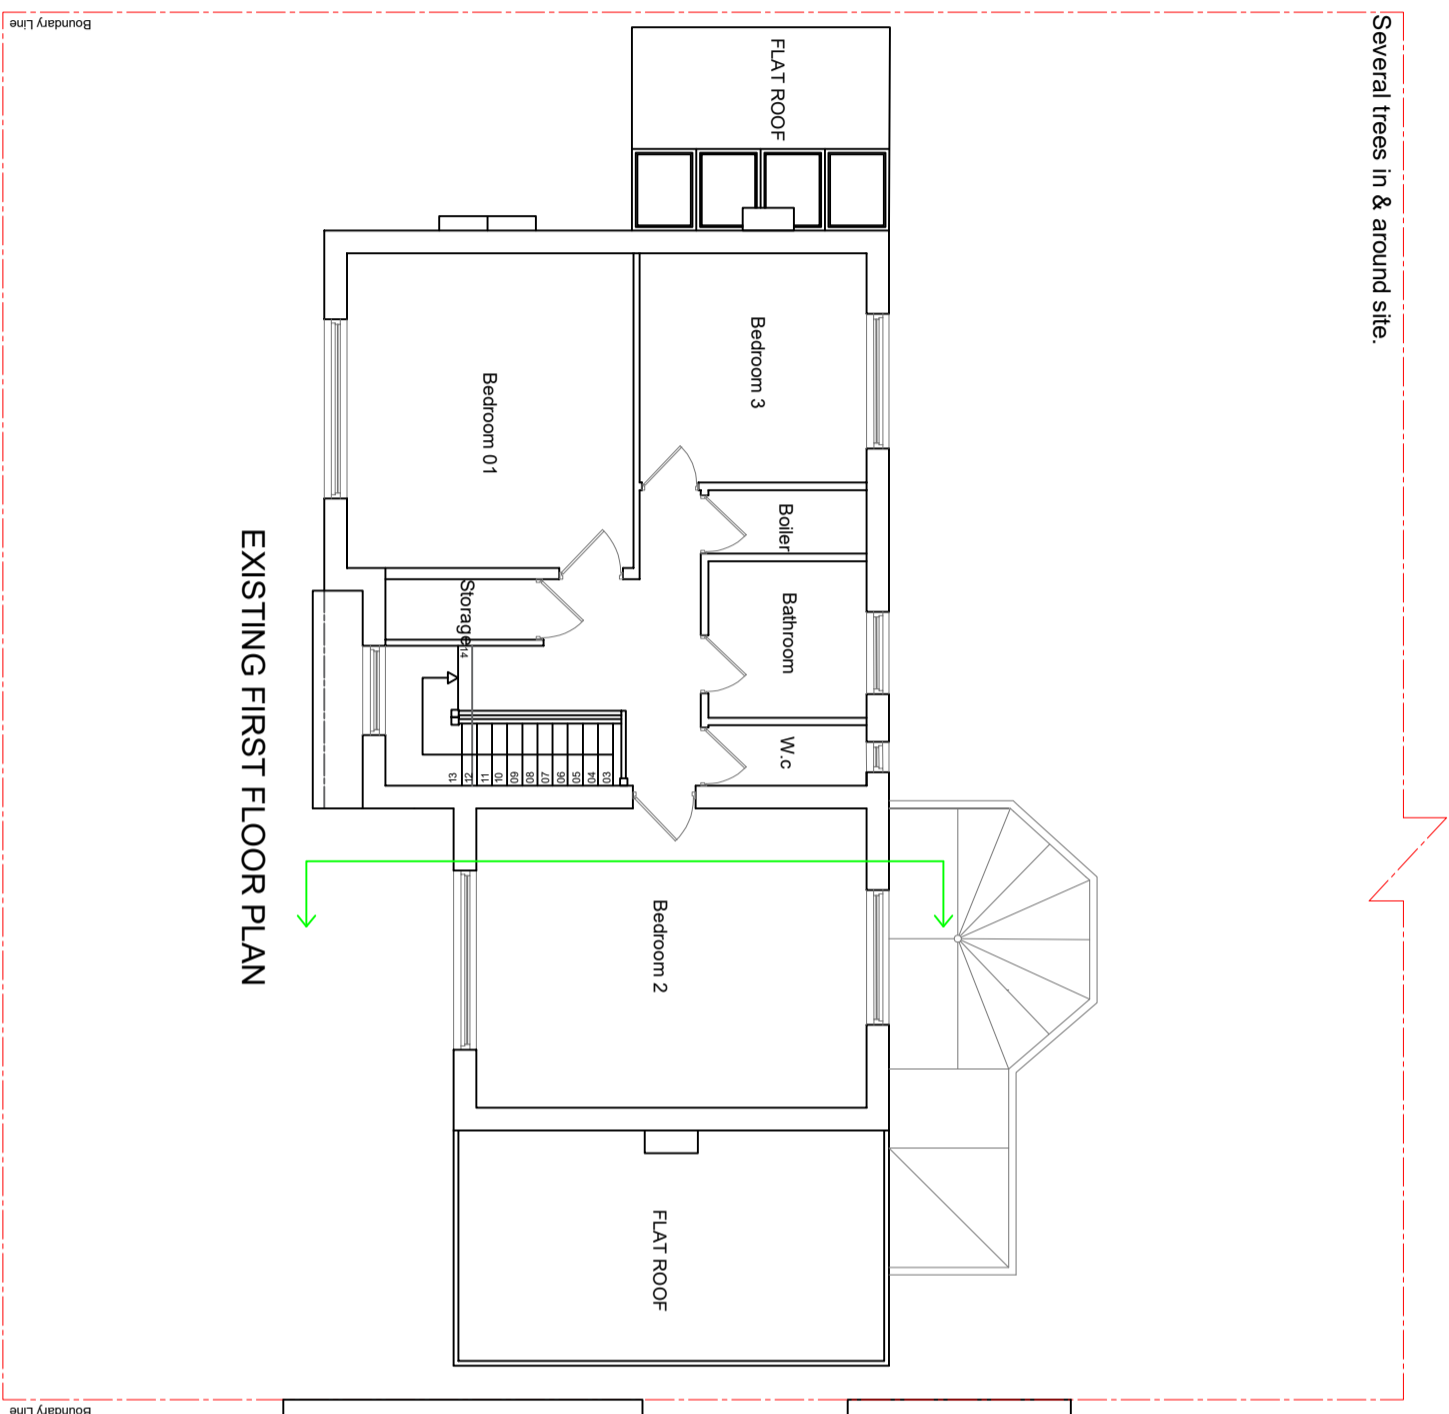

Several trees in & around site:

EXISTING FIRST FLOOR PLAN

COPYRIGHT :

JOB TITLE : 78 Park Ave Rushden,
NN10 9NR, UK

DRAWING TITLE : Existing Plans

SCALE : 1/100

Date : 07/01/2024

DRG No : 78PARK02/A