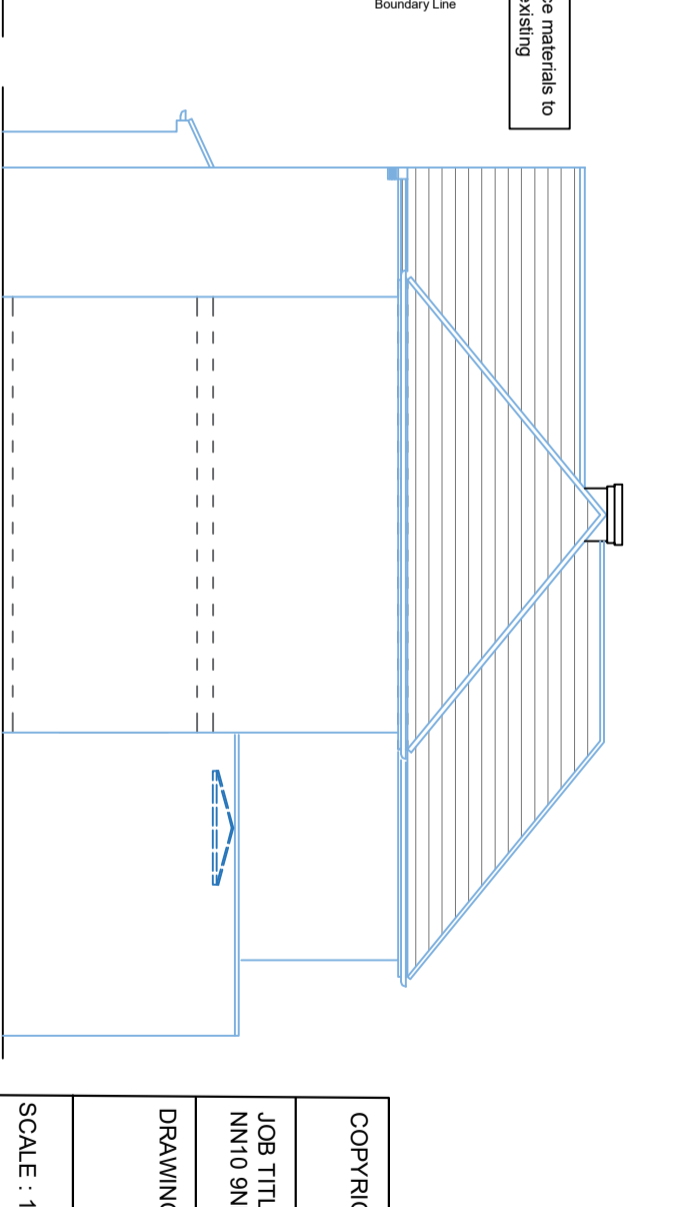

PROPOSED FRONT ELEVATION

PROPOSED SIDE ELEVATION

PROPOSED REAR ELEVATION

PROPOSED SIDE ELEVATION

Scale: 1:100
10m: 1:100
@A3

COPYRIGHT :
JOB TITLE : 78 Park Ave Rushden, NN10 9NR, UK
DRAWING TITLE : Proposed Elevations
SCALE : 1/100
Date : 07/01/2024
DRG No : 78PARK07 /B