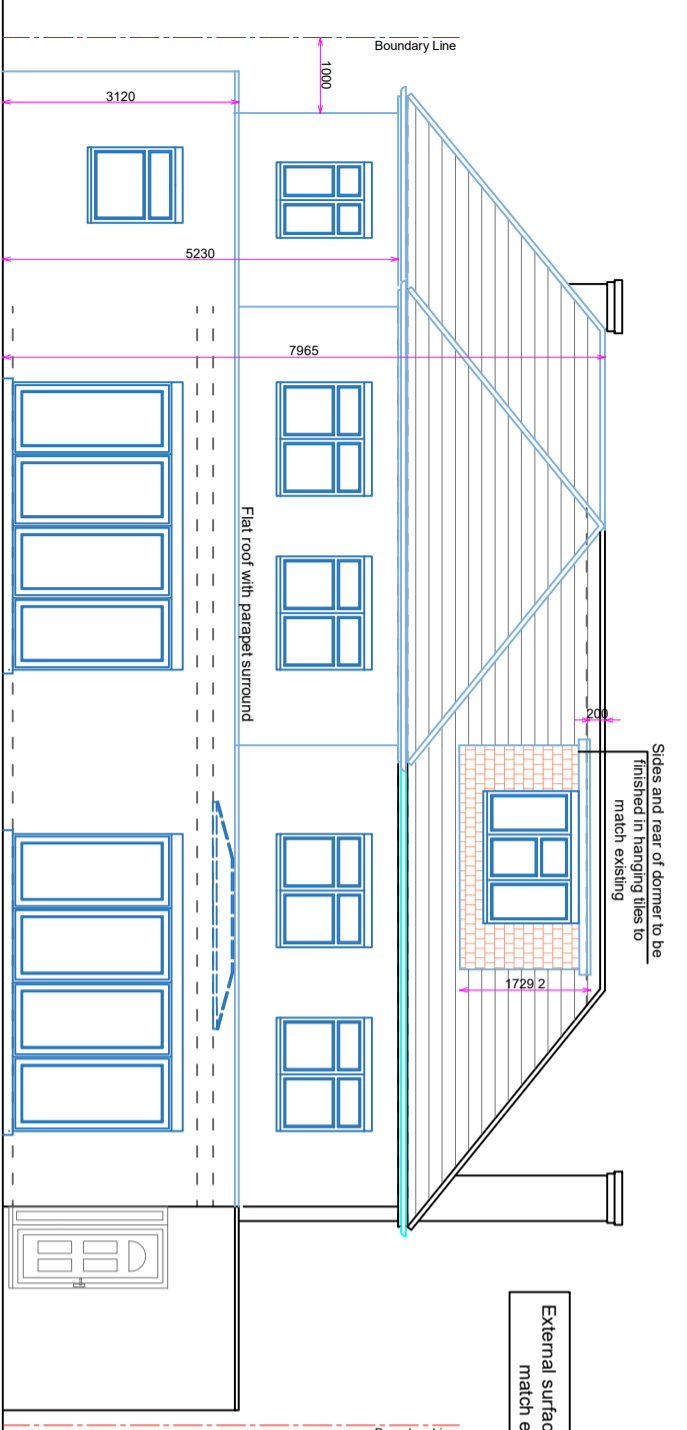

PROPOSED FRONT ELEVATION

PROPOSED SIDE ELEVATION

PROPOSED REAR ELEVATION

PROPOSED SIDE ELEVATION

Scale: 1:100
10m: 1:100
@A3

COPYRIGHT :
JOB TITLE : 78 Park Ave Rushden, NN10 9NR, UK
DRAWING TITLE : Proposed Elevations
SCALE : 1/100
Date : 07/01/2024
DRG No : 78PARK07 /B