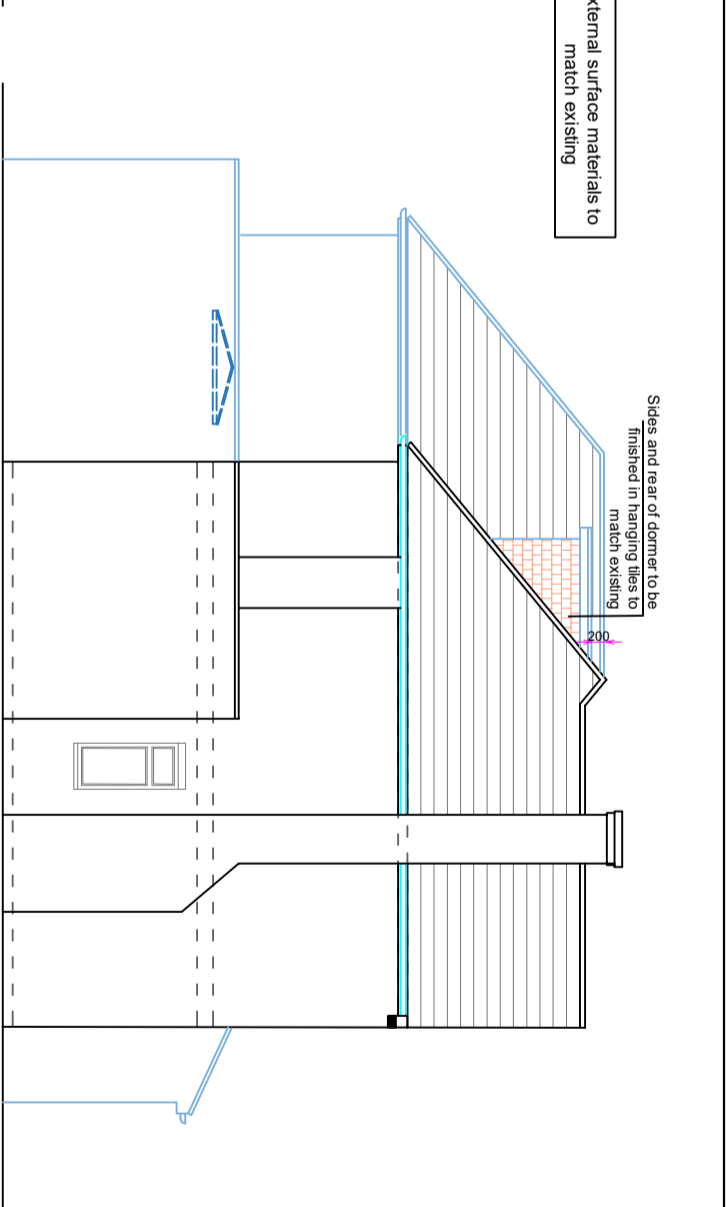

PROPOSED FRONT ELEVATION

PROPOSED SIDE ELEVATION

PROPOSED REAR ELEVATION

PROPOSED SIDE ELEVATION

Scale: 1:100
10m: 1:100
@A3

COPYRIGHT :
JOB TITLE : 78 Park Ave Rushden, NN10 9NR, UK
DRAWING TITLE : Proposed Elevations
SCALE : 1/100
Date : 07/01/2024
DRG No : 78PARK07 /B