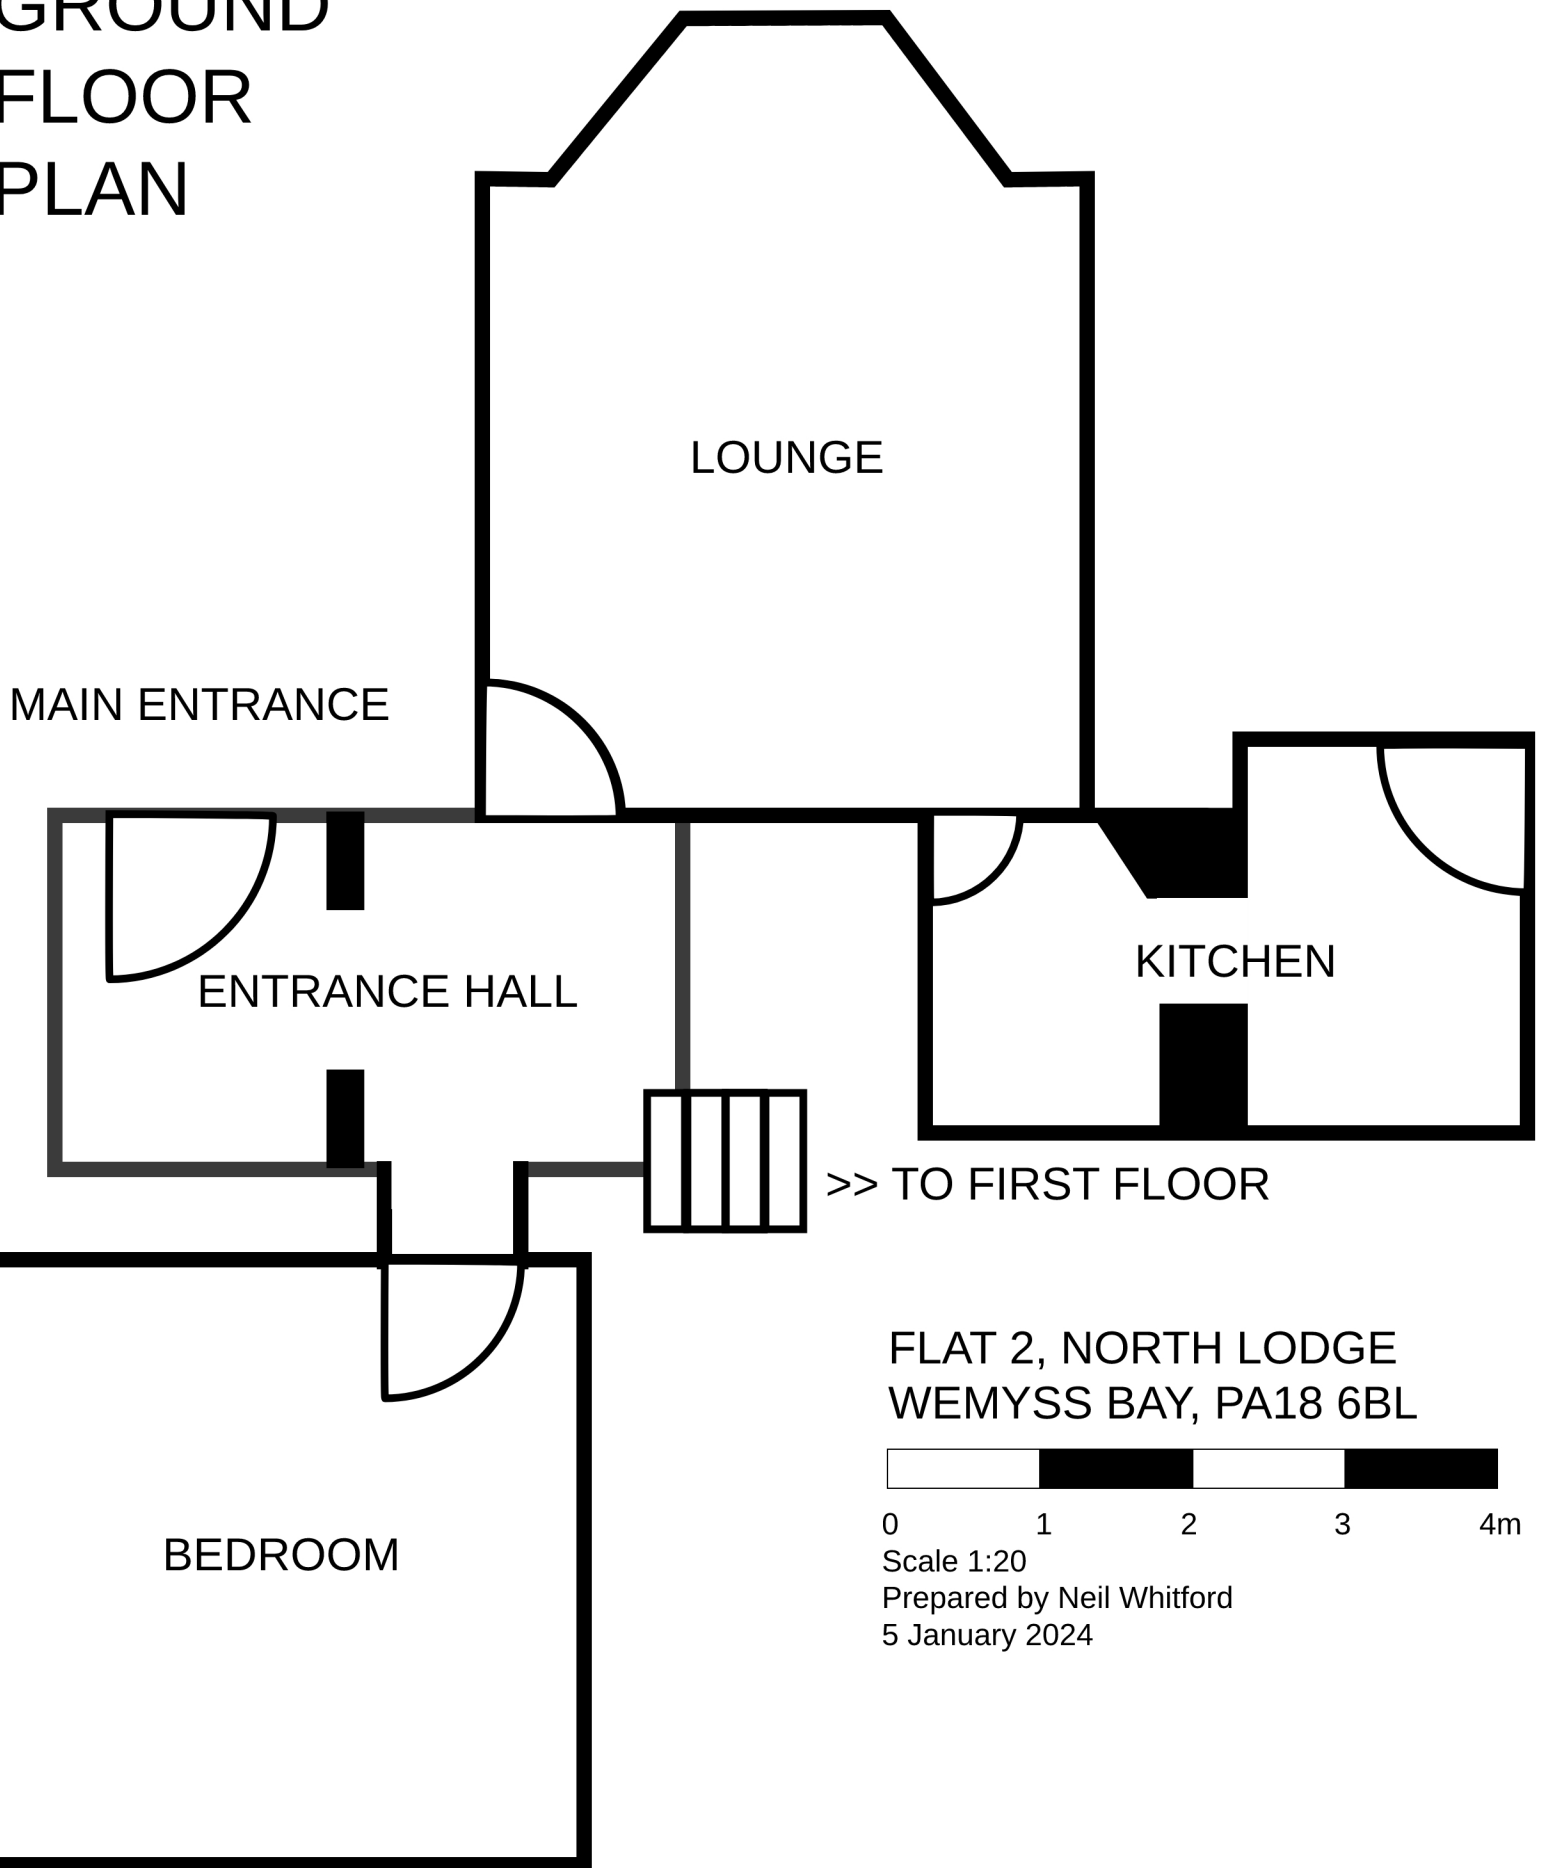

GROUND FLOOR PLAN

FLAT 2, NORTH LODGE
WEMYSS BAY, PA18 6BL

Scale 1:20
Prepared by Neil Whitford
5 January 2024