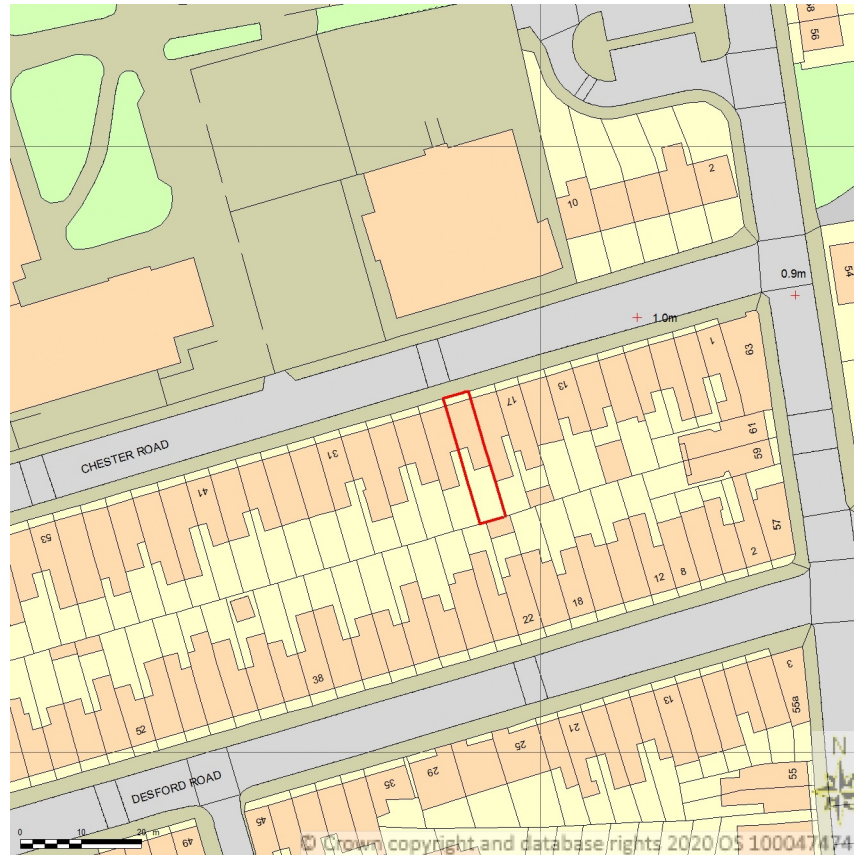

SITE LOCATION PLAN
AREA 2 HA
SCALE: 1:1250 on A4
CENTRE COORDINATES: 539483 , 182253

Supplied by Streetwise Maps Ltd
www.streetwise.net
Licence No: 100047474
03:41:52 18/05/2020