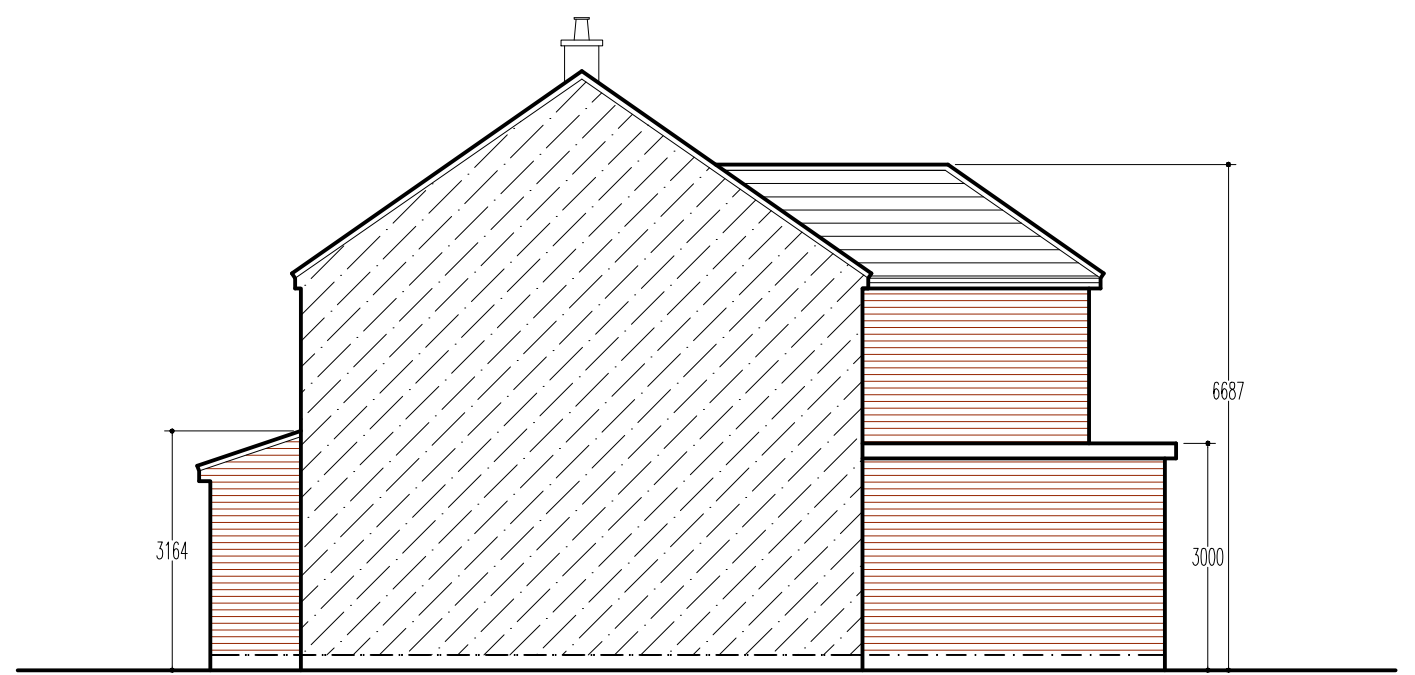

proposed front elevation

proposed side elevation

proposed rear elevation

proposed side elevation

PLAN & BUILD LTD.

PH: 07816611144

shamshadali@hotmail.co.uk

ADDRESS: 77 TOMLINSON AVE, LUTON, LU4 0QL

TITLE: PROPOSED ELEVATIONS

PROJECT: SINGLE STOREY REAR AND TWO STOREY SIDE EXTENSION

DATE 30/08/2023 DWG NO. 04/05

DRAWN BY SCALE 1:100

A3