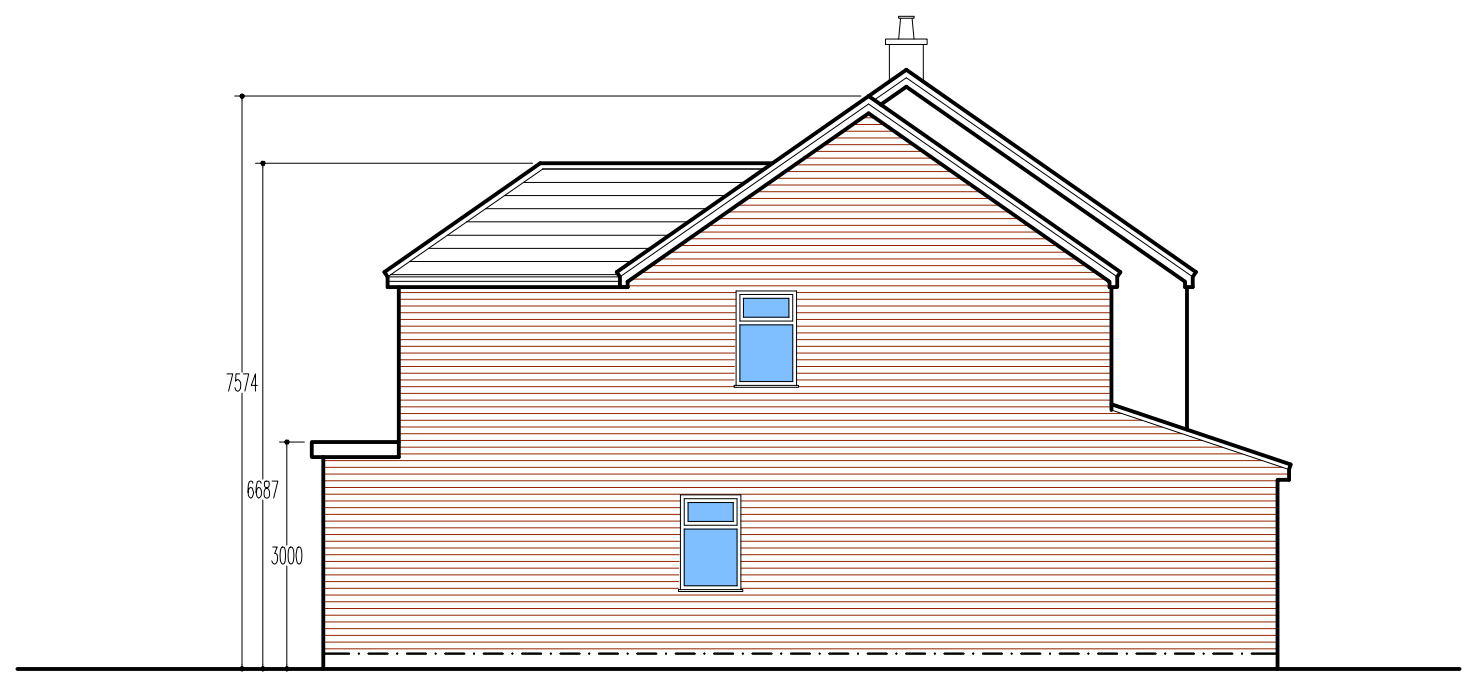

proposed front elevation

proposed side elevation

proposed rear elevation

proposed side elevation

PLAN & BUILD LTD.

PH: 07816611144

shamshadali@hotmail.co.uk

ADDRESS: 77 TOMLINSON AVE, LUTON, LU4 0QL

TITLE: PROPOSED ELEVATIONS

PROJECT: SINGLE STOREY REAR AND TWO STOREY SIDE EXTENSION

DATE 30/08/2023 DWG NO. 04/05

DRAWN BY SCALE 1:100

A3