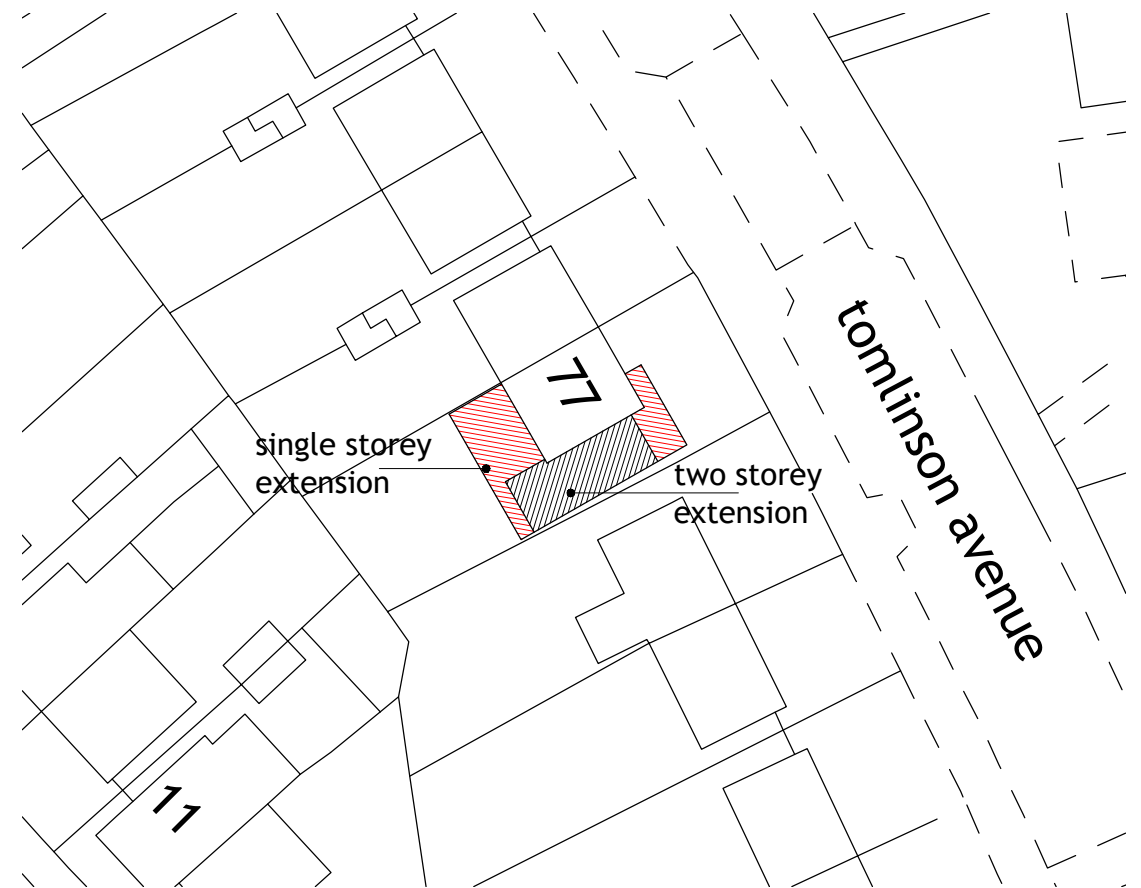

location plan
scale 1:1250

block plan
scale 1:500

SCALE 1:1250

SCALE 1:500

pl4n & build ltd.

PH: 07816611144

shamshadali@hotmail.co.uk

ADDRESS: 77 TOMLINSON AVE, LUTON, LU4 0QL

TITLE: LOCATION AND BLOCK PLAN

PROJECT: SINGLE STOREY REAR AND TWO STOREY SIDE EXTENSION

DATE 30/08/2023 DWG NO. 05/05

DRAWN BY SCALE

A3