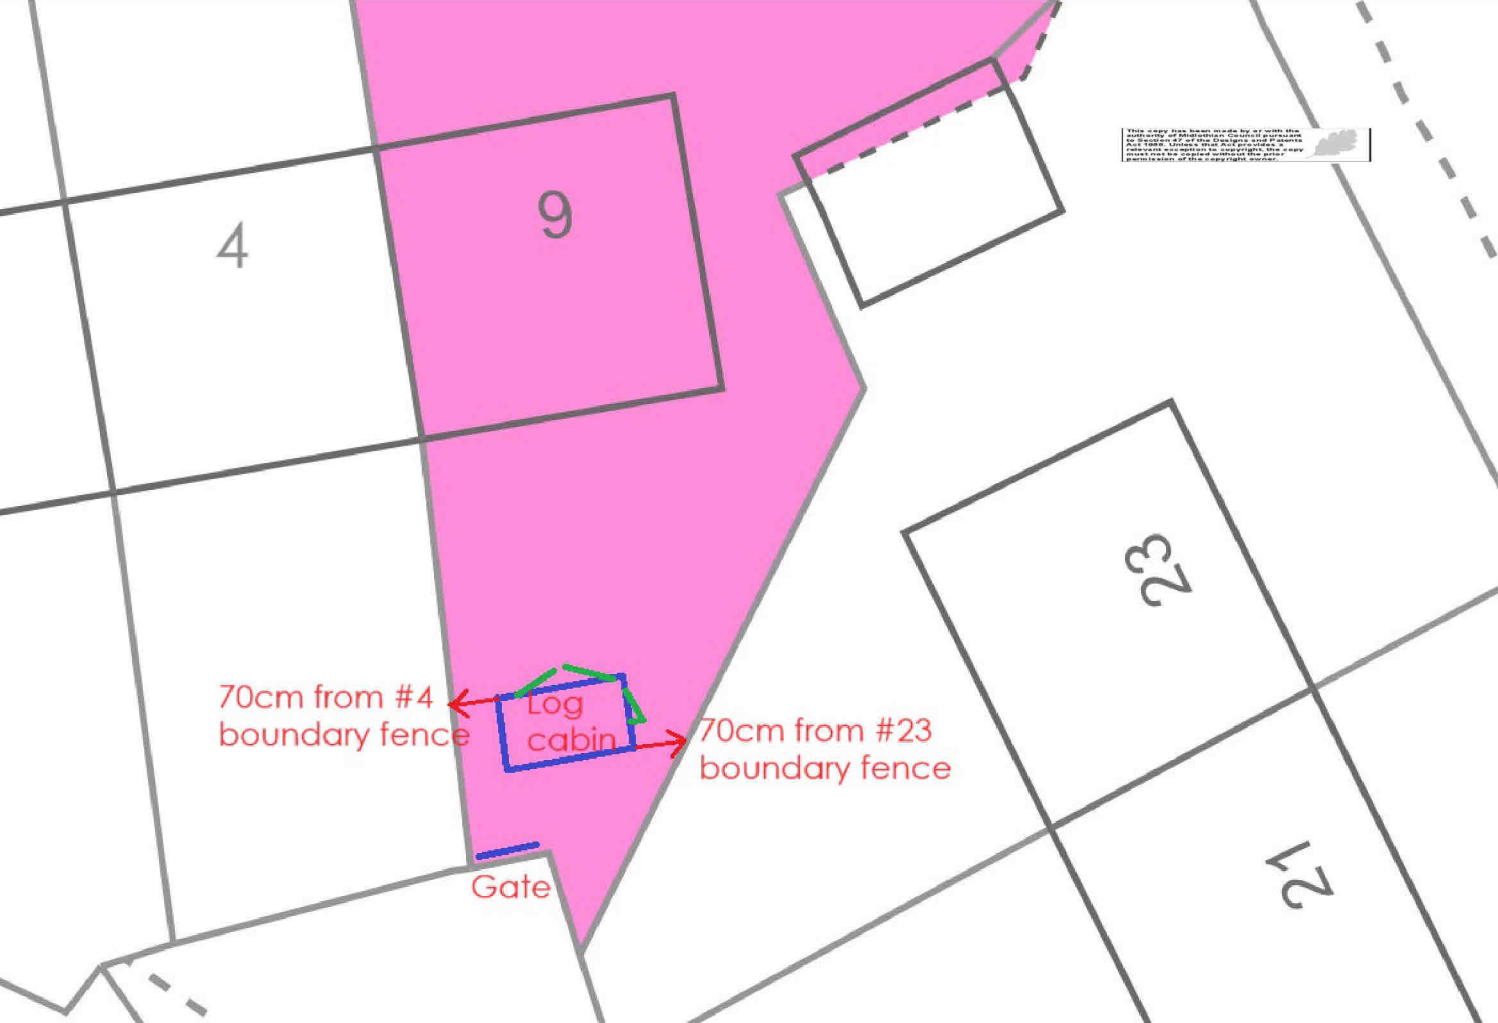

4

9

23

21

70cm from #4
boundary fence

Log
cabin

70cm from #23
boundary fence

Gate