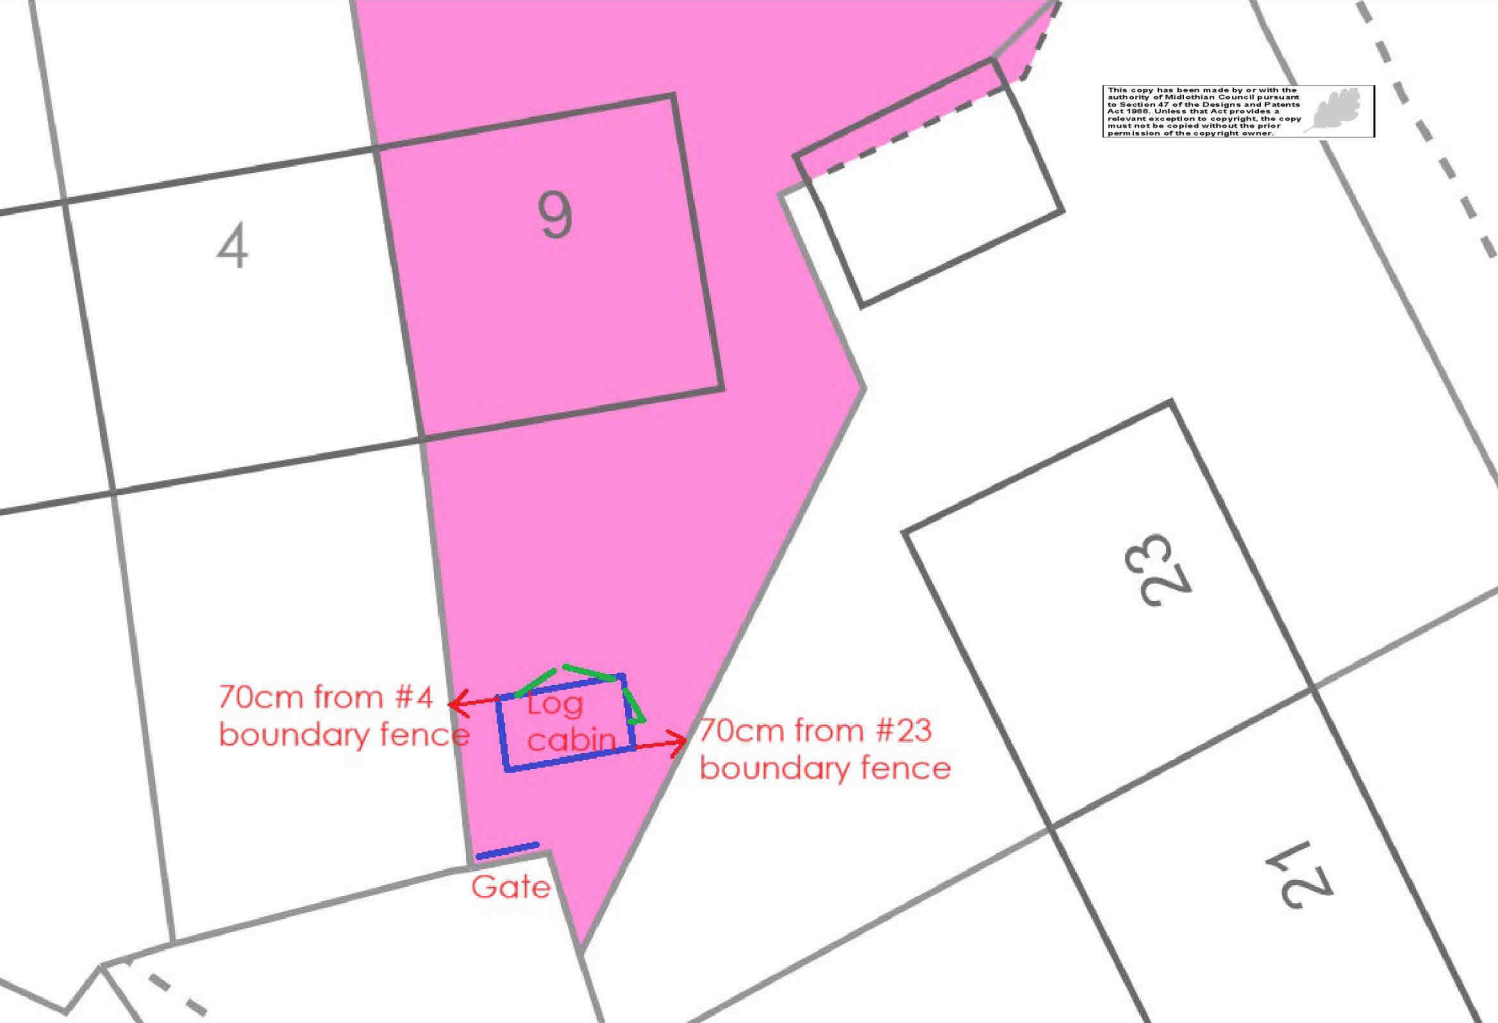

70cm from #4
boundary fence

Log
cabin

70cm from #23
boundary fence

Gate