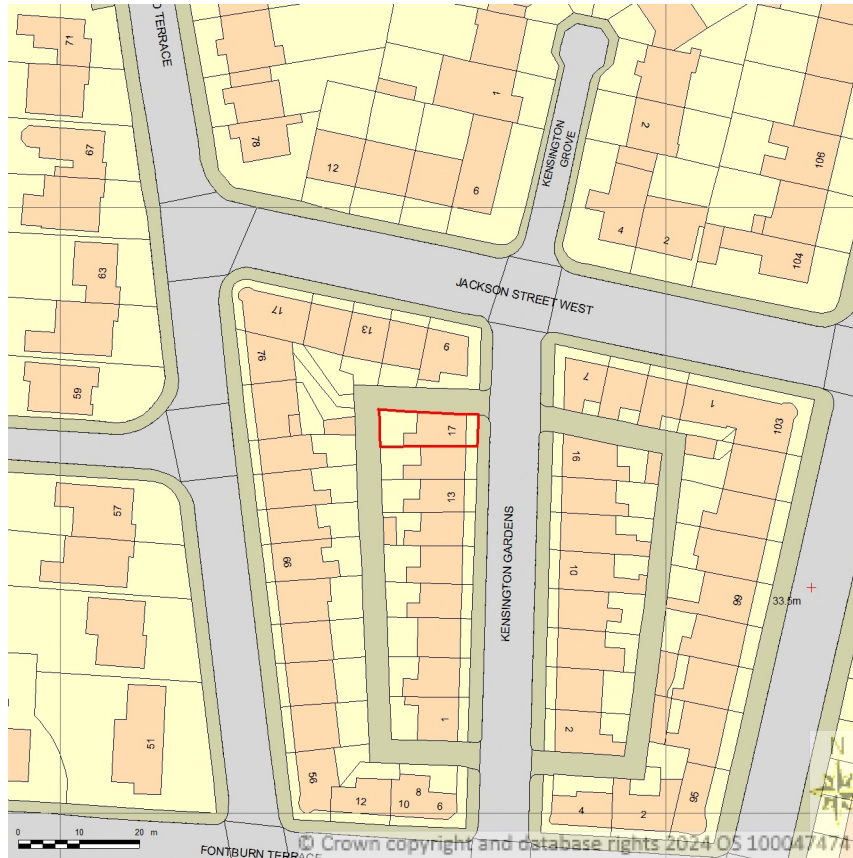

SITE LOCATION PLAN

AREA 2 HA

SCALE: 1:1250 on A4

CENTRE COORDINATES: 435662 , 568963

Supplied by Streetwise Maps Ltd

www.streetwise.net

Licence No: 100047474

15:52:11 10/01/2024