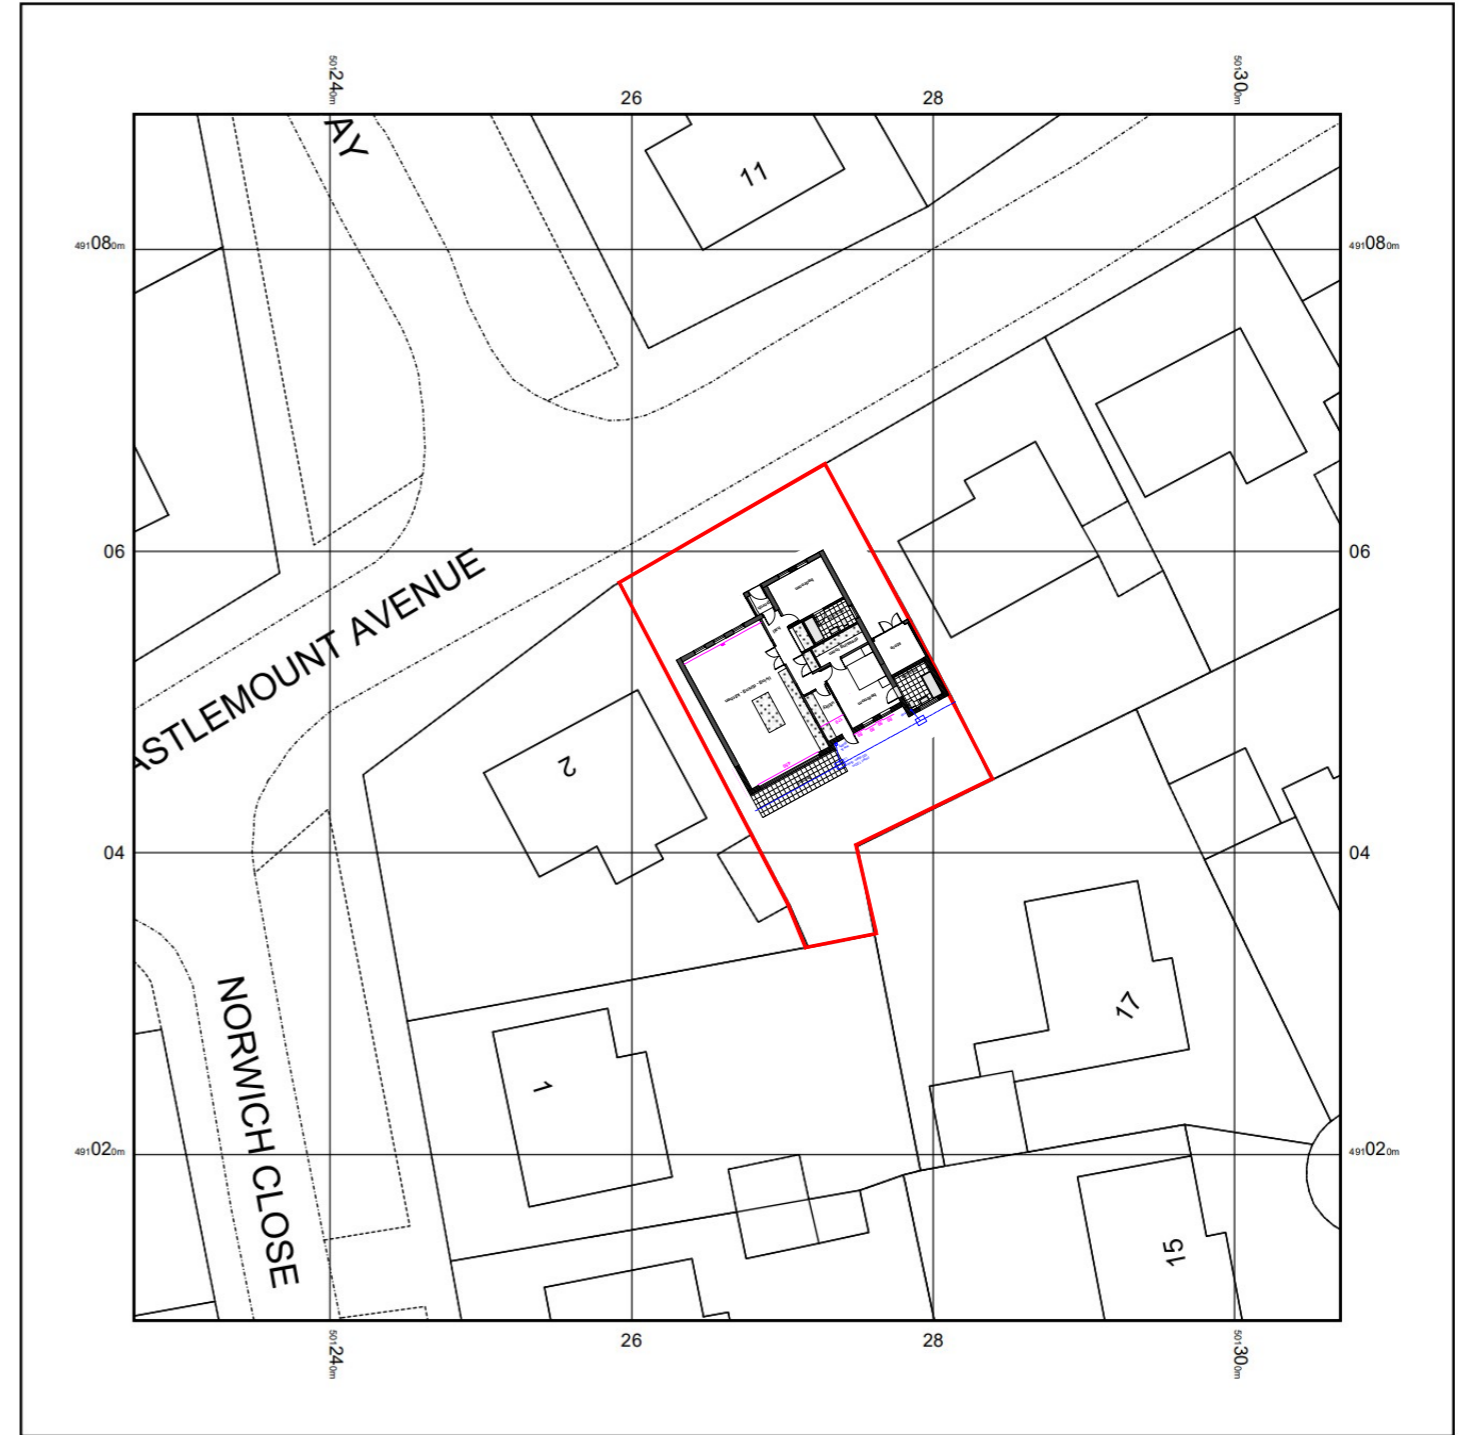

4, CASTLE MOUNT AVENUE, SCALBY, SCARBOROUGH, NORTH YORKSHIRE, YO13 0PJ

Supplied by: www.ukmapcentre.com
 Serial No: 267538
 Centre Coordinates: 501267,491049
 Production Date: 12/07/2023 08:51:03

© Crown copyright and database rights 2023 Ordnance Survey 100048957. The representation of road, track or path is no evidence of a boundary or right of way. The representation of features as lines is no evidence of a property boundary.

4, CASTLE MOUNT AVENUE, SCALBY, SCARBOROUGH, NORTH YORKSHIRE, YO13 0PJ

Supplied by: www.ukmapcentre.com
 Serial No: 267537
 Centre Coordinates: 501267,491049
 Production Date: 12/07/2023 08:50:58

© Crown copyright and database rights 2023 Ordnance Survey 100048957. The representation of road, track or path is no evidence of a boundary or right of way. The representation of features as lines is no evidence of a property boundary.

location and block plans

proposed rear extension at castlemount avenue scalby drawing no. 18.04-01