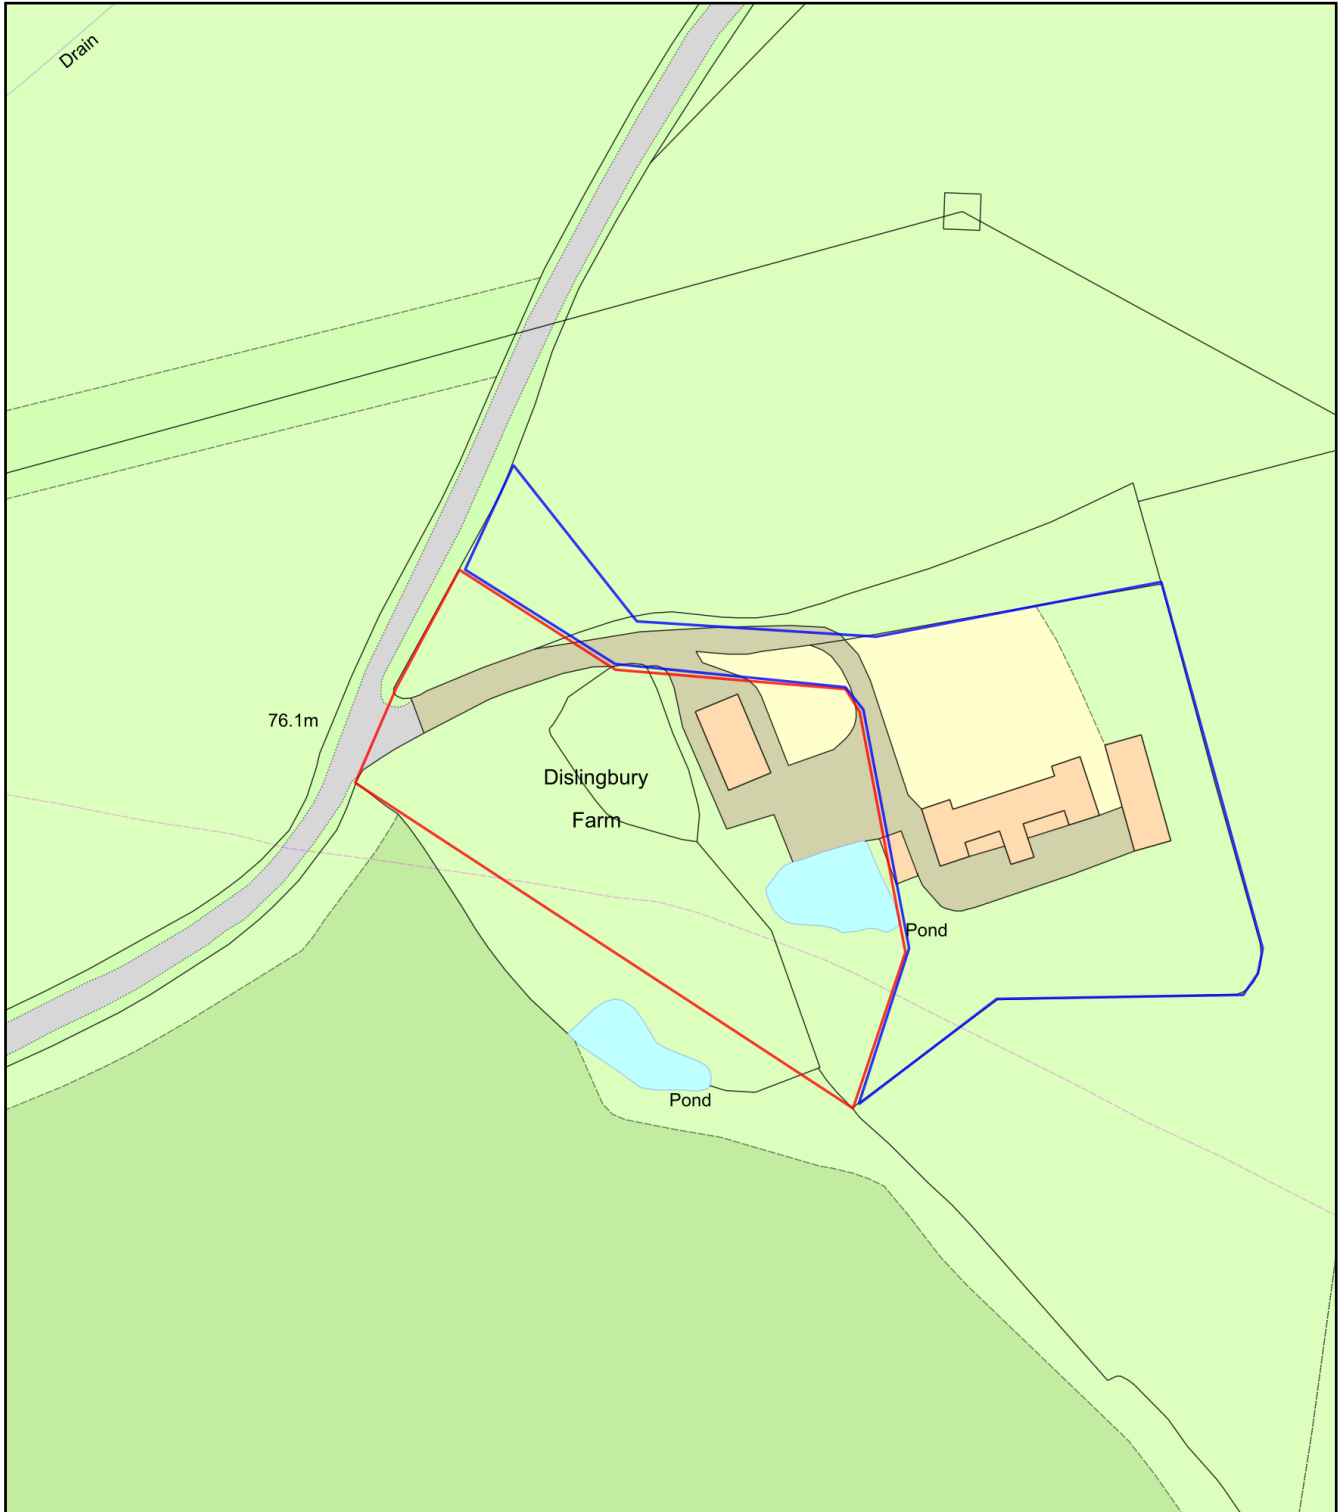

Dislingbury Farmhouse

Plan Produced for: Paul Webster

Date Produced: 04 Jan 2024

Plan Reference Number: TQRQM24004075618937

Scale: 1:1250 @ A4