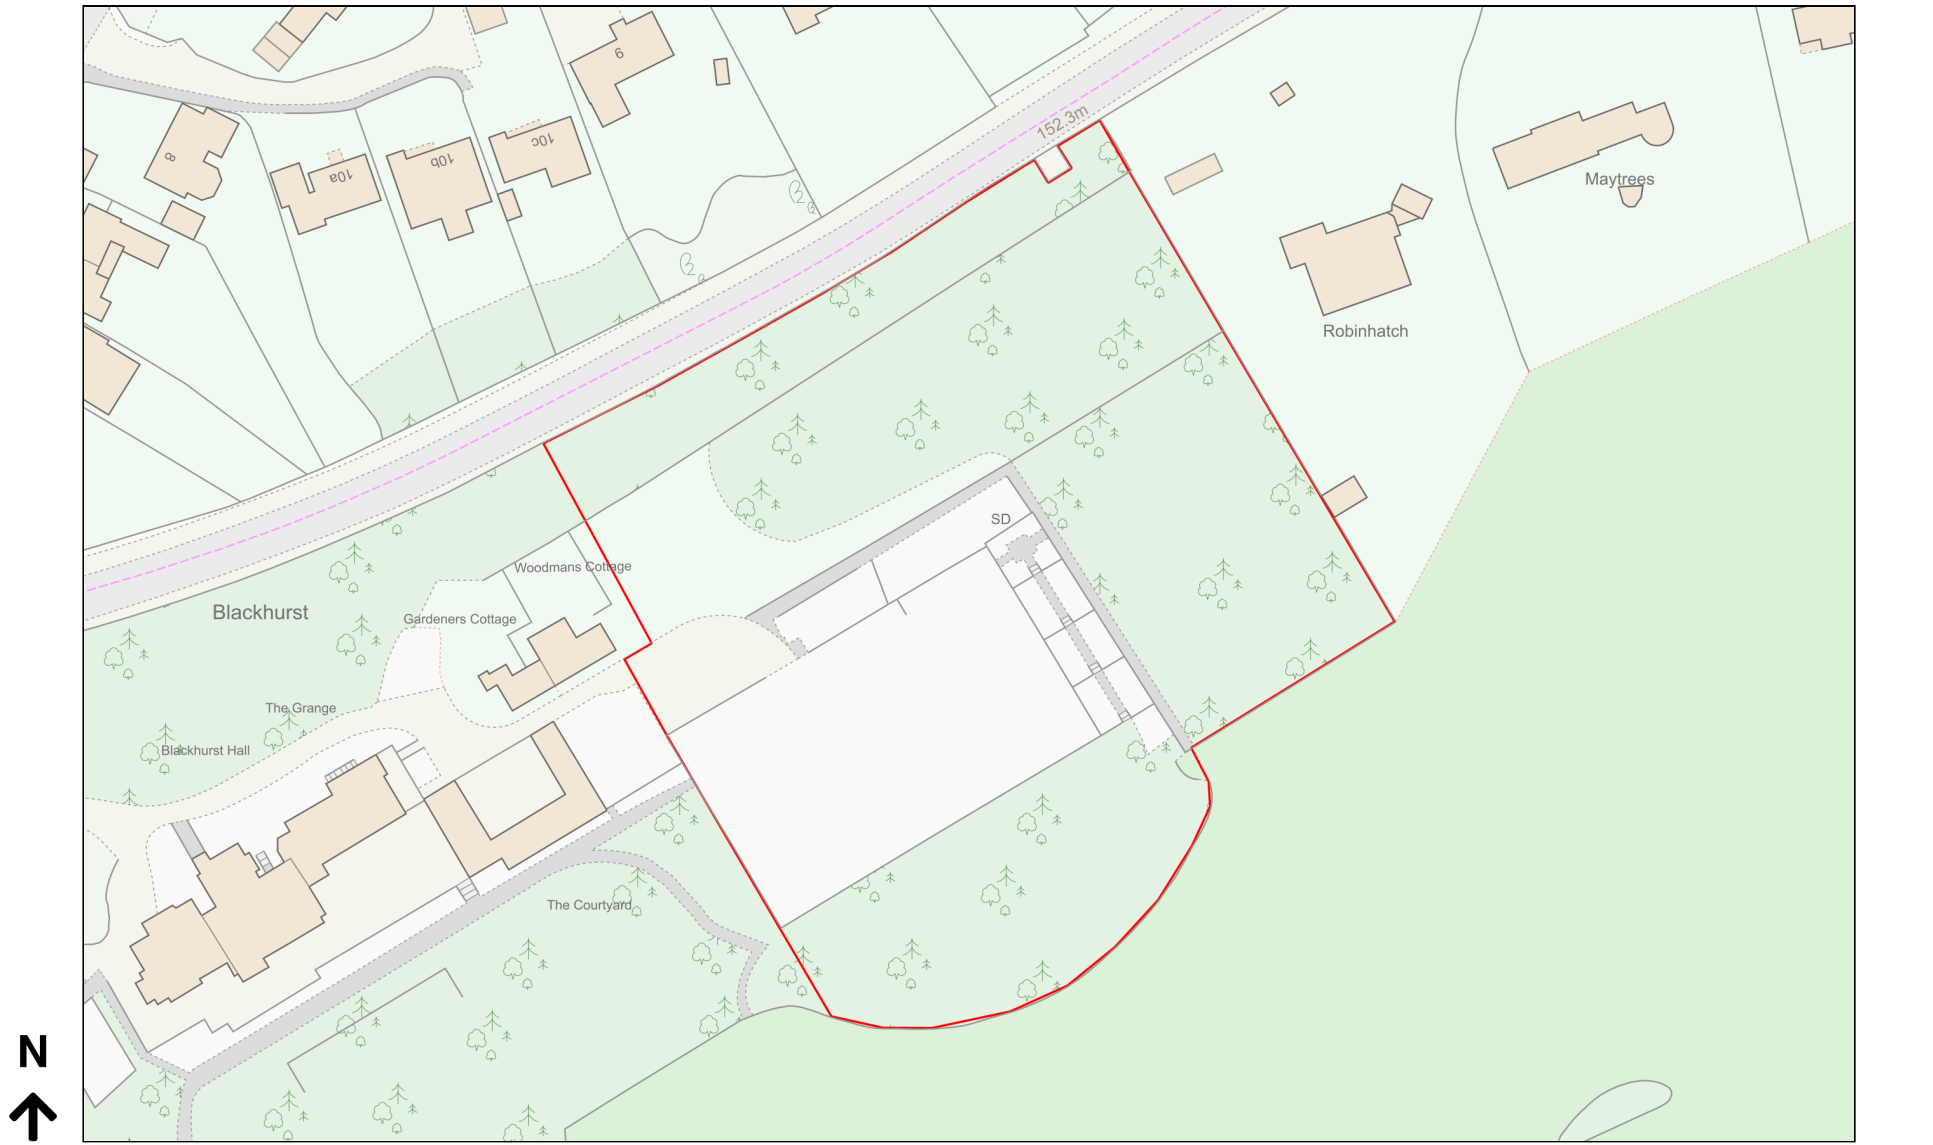

Location Plan

Site Address: Blackhurst Park, Halls Hole Road, Royal Tunbridge Wells, TN2 4RG

Date Produced: 05-Jan-2024

Scale: 1:1250 @A4

Planning Portal Reference: PP-12712488v1