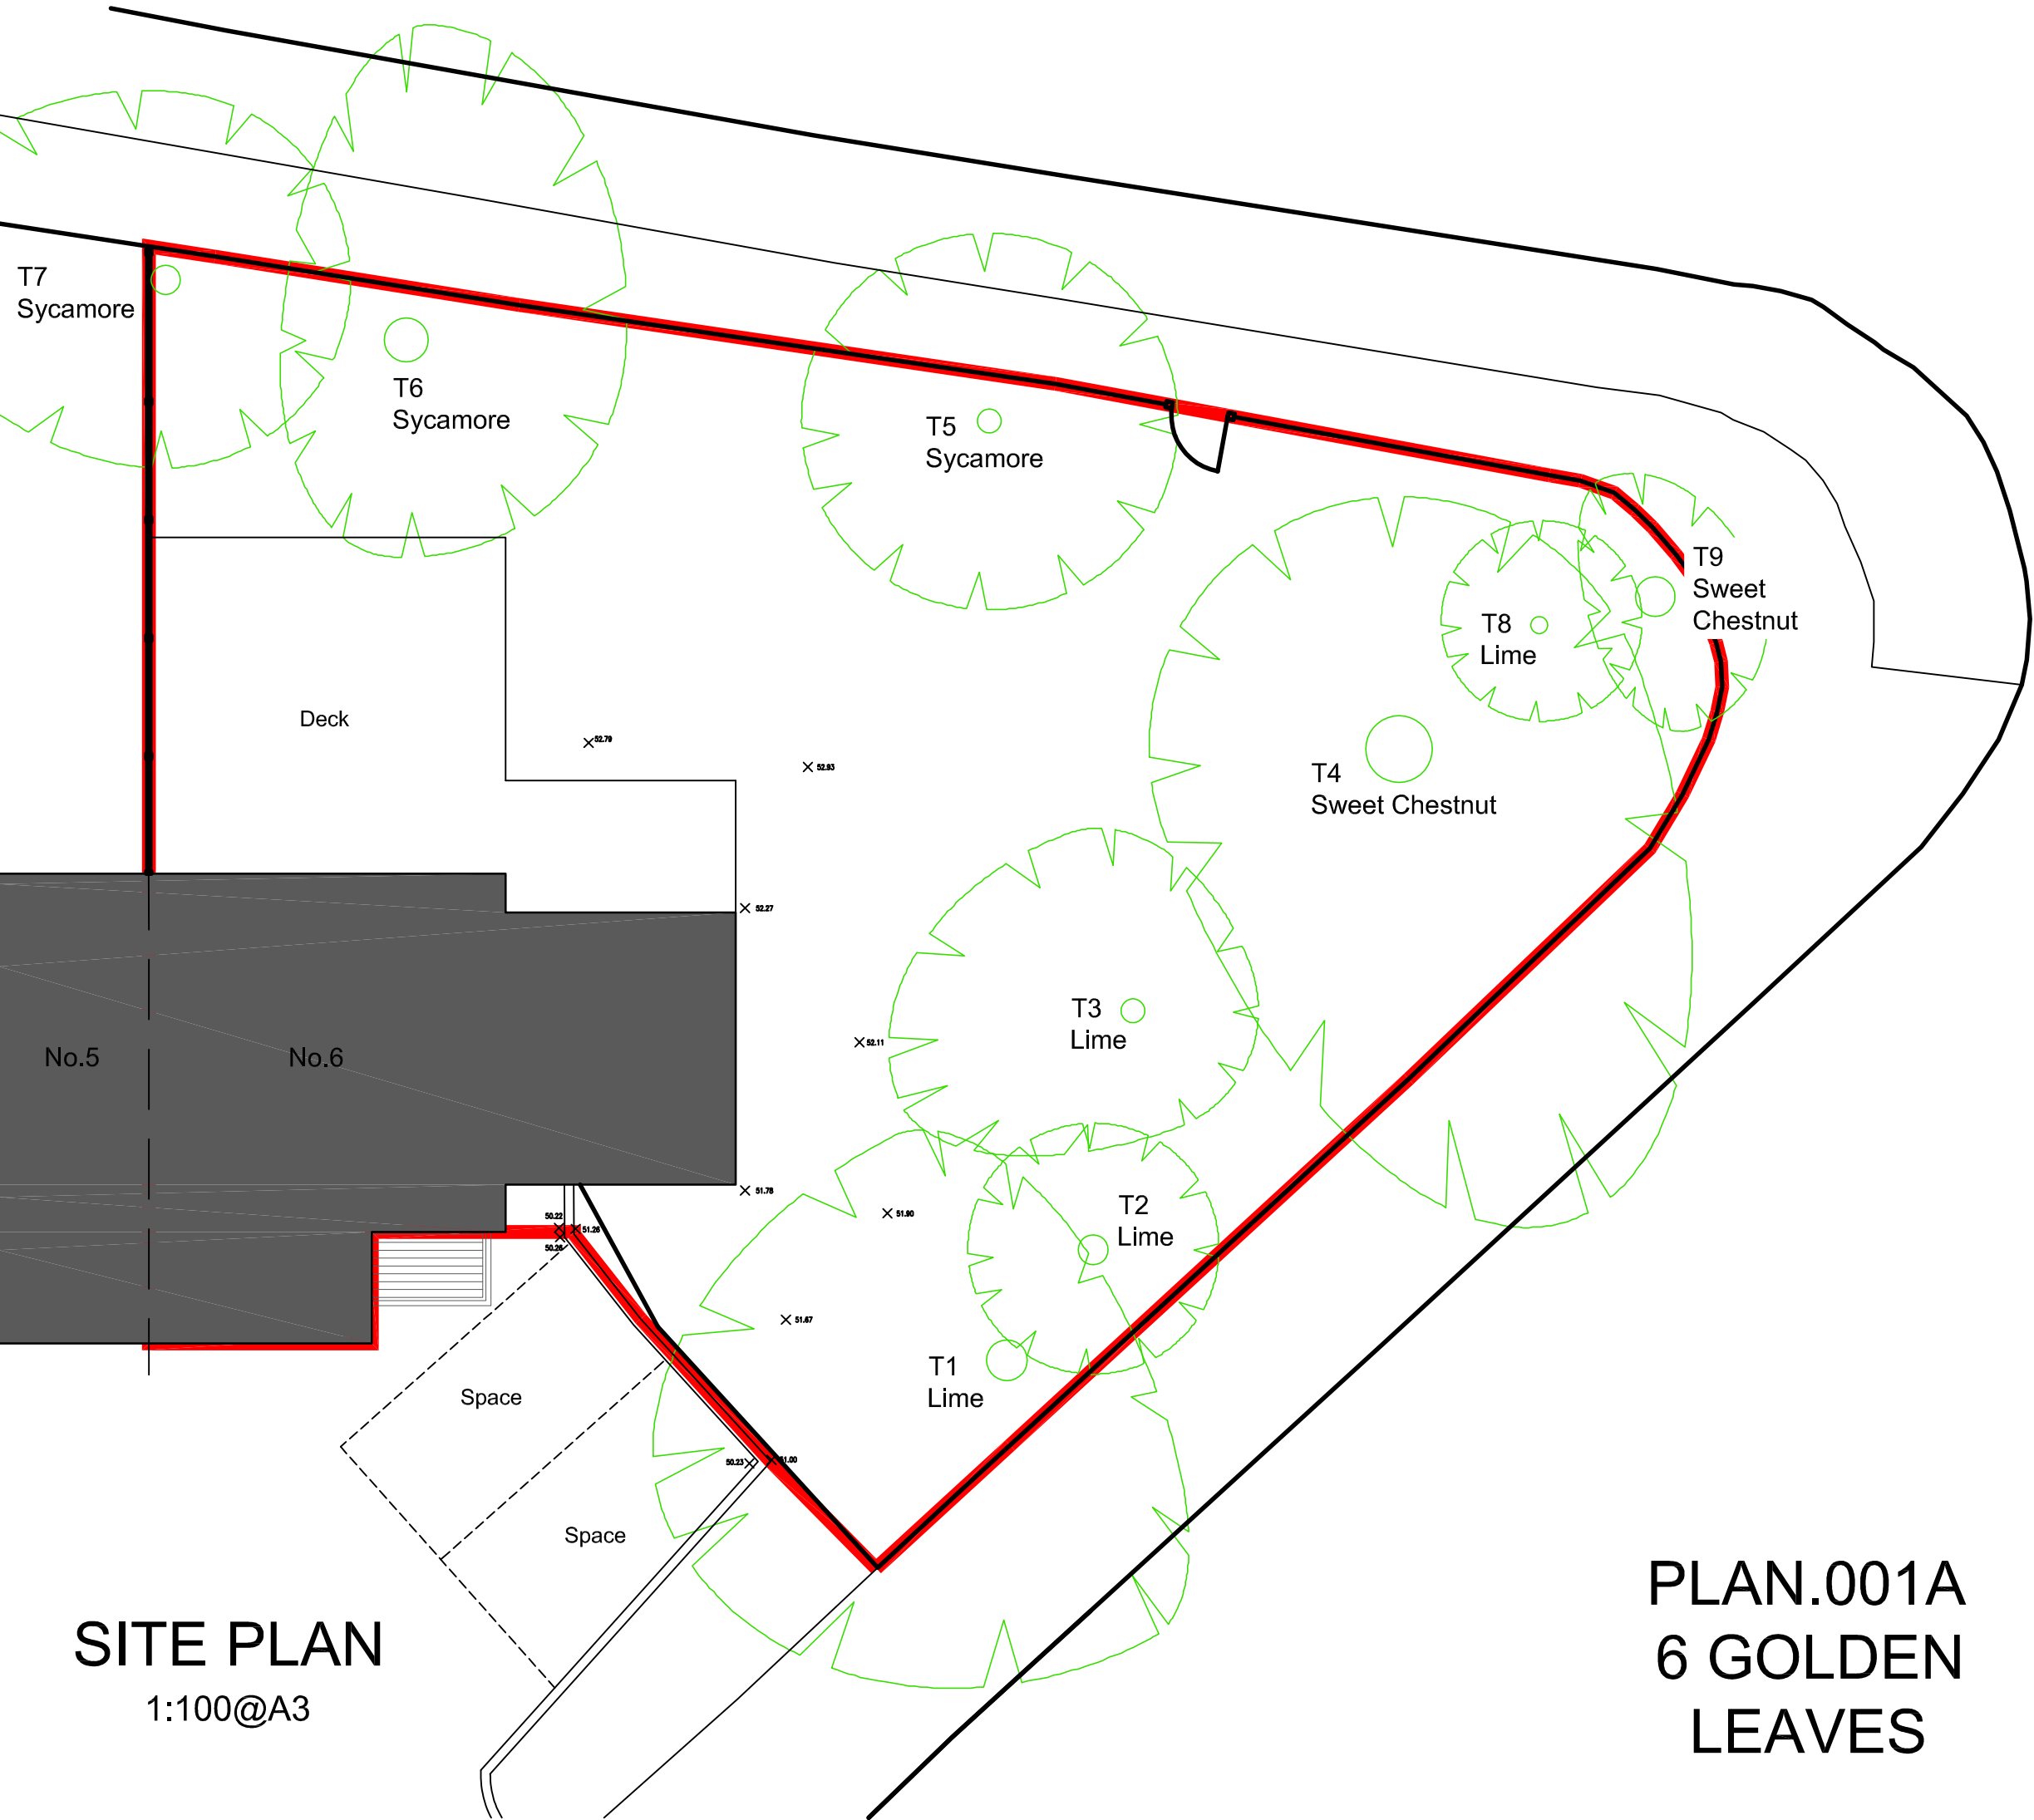

**PROPOSALS KEY**

T1	Semi-mature Lime - Crown Reduction to regularise shape 5% Crown thinning 10%
T2	Semi-mature Lime - Crown Reduction to regularise shape 5% Crown thinning 10%
T3	Semi-mature Lime - Crown Reduction to regularise shape 5% Crown thinning 10%
T4	Mature Sweet Chestnut - Crown thinning 10%
T5	Semi-mature Sycamore - No action other than removal of dead wood.
T6	Semi-mature Sycamore - Crown Reduction to regularise shape 5% Crown thinning 5%
T7	Semi-mature Sycamore - Crown raised in 2021 - No action.
T8	Young Lime - Crown reduction 5%
T9	Semi-mature Sweet Chestnut - Crown thinning 10%

**SITE PLAN**  
1:100@A3

**PLAN.001A**  
**6 GOLDEN LEAVES**

**SITE LOCATION PLAN** 1:1250@A3