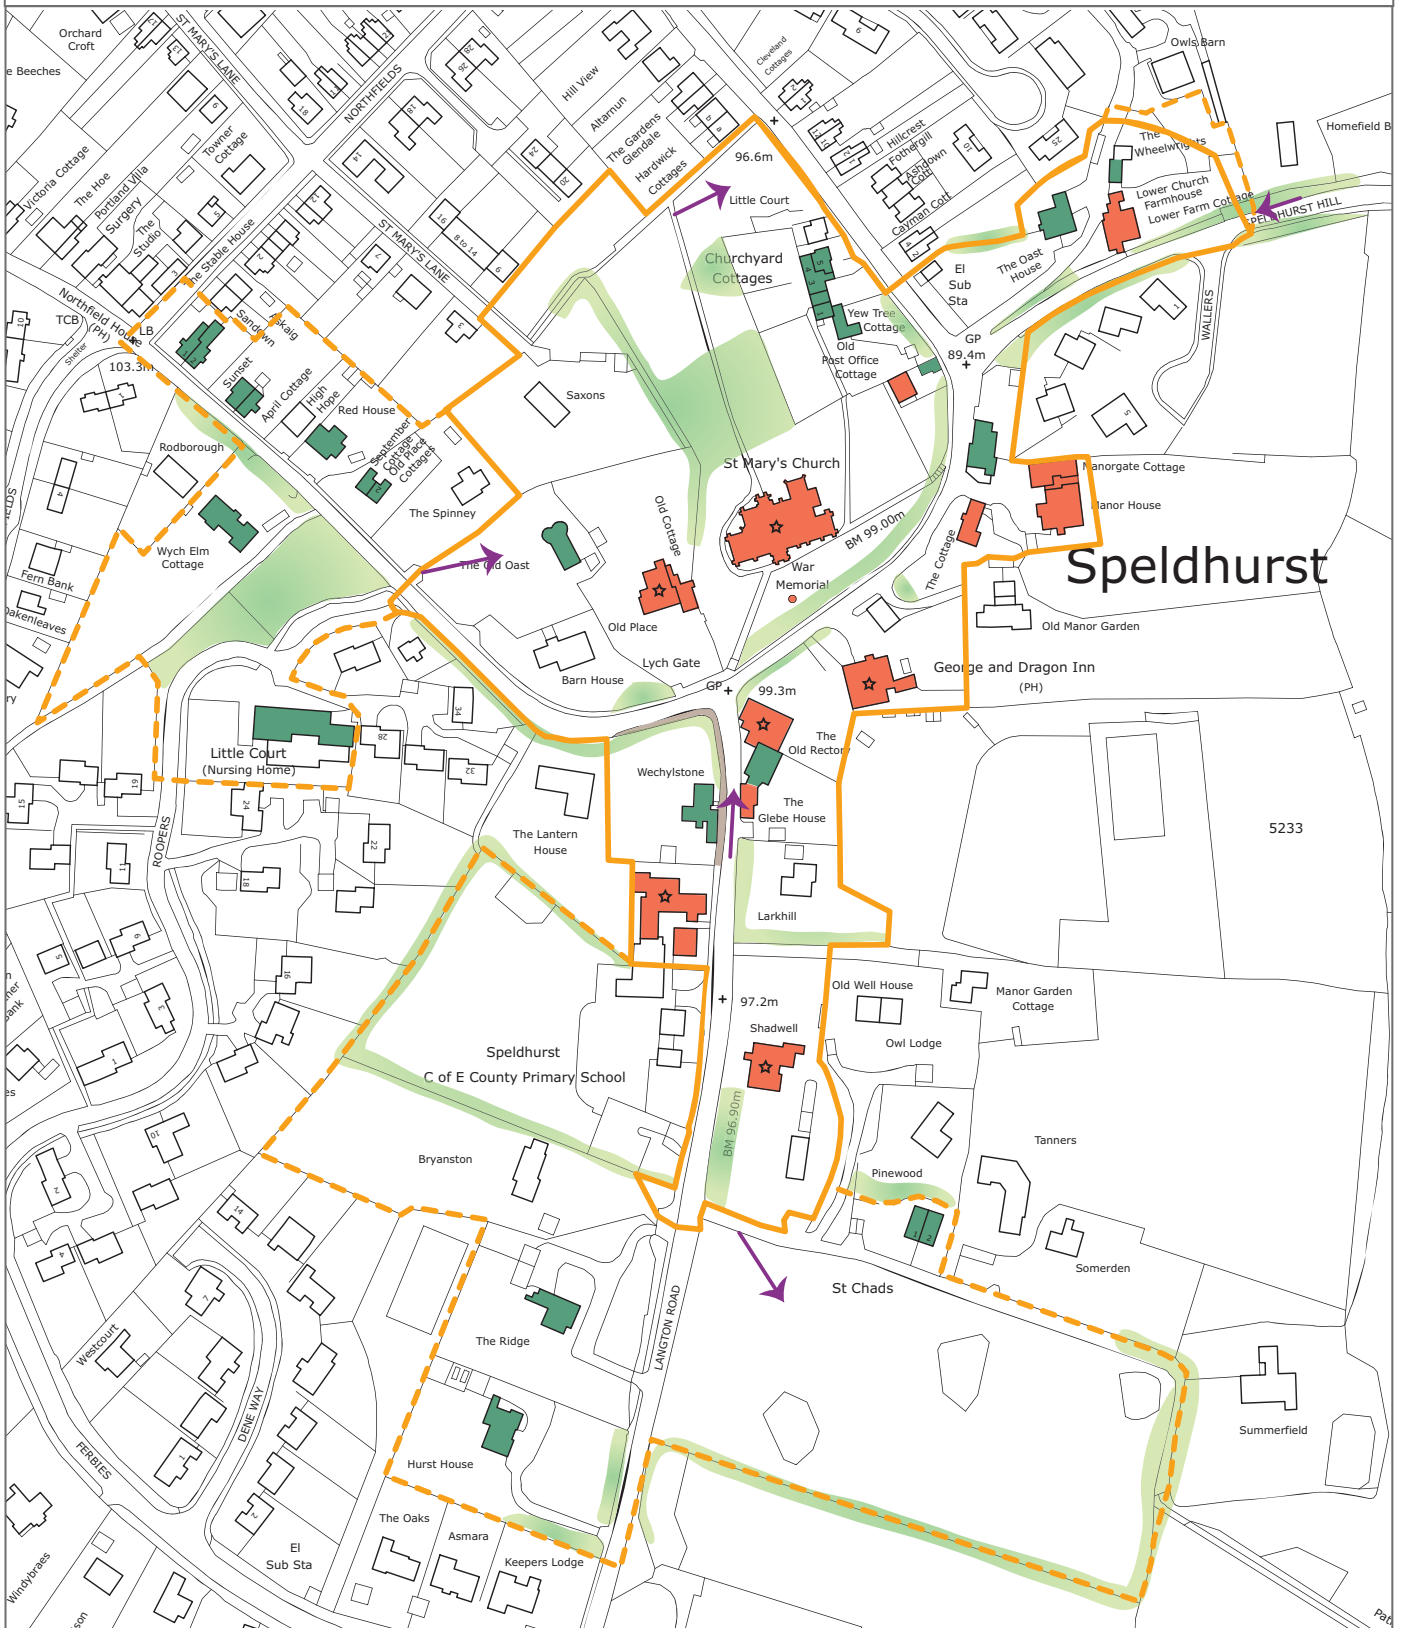

Speldhurst Conservation Area

Townscape Analysis

- | | | | |
|--|---|--|---|
| Listed buildings | → Important views | Traditional clay paviers | Proposed conservation area boundary |
| Positive buildings | Significant trees/tree groups | Existing conservation area boundary | ★ Focal buildings |