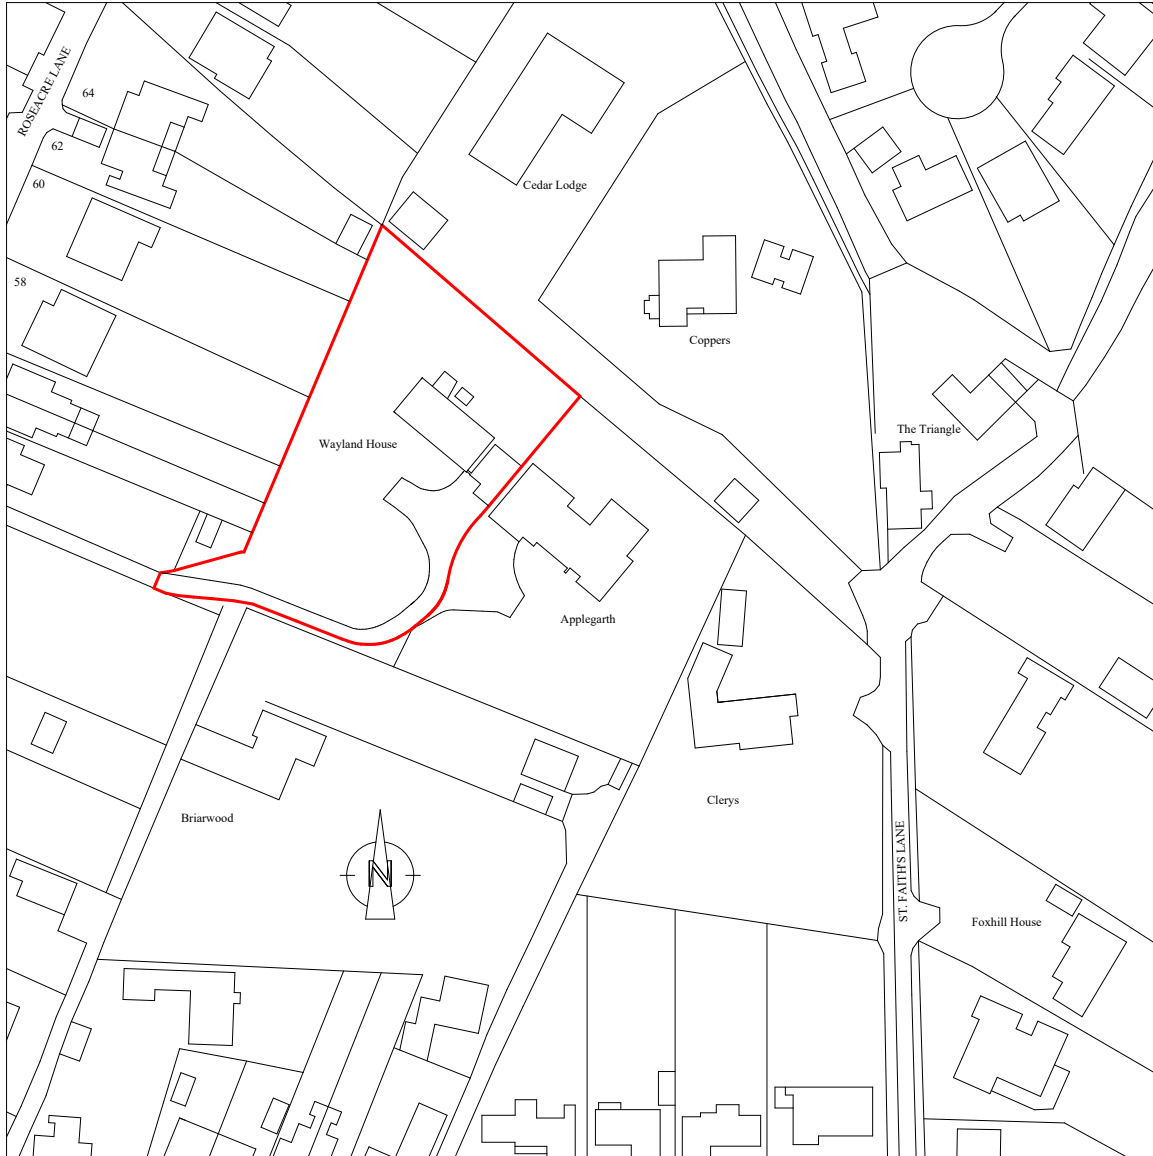

LOCATION PLAN

scale 1:1250 @ A4

**WAYLAND HOUSE
ROSEACRE LANE
BEARSTED**