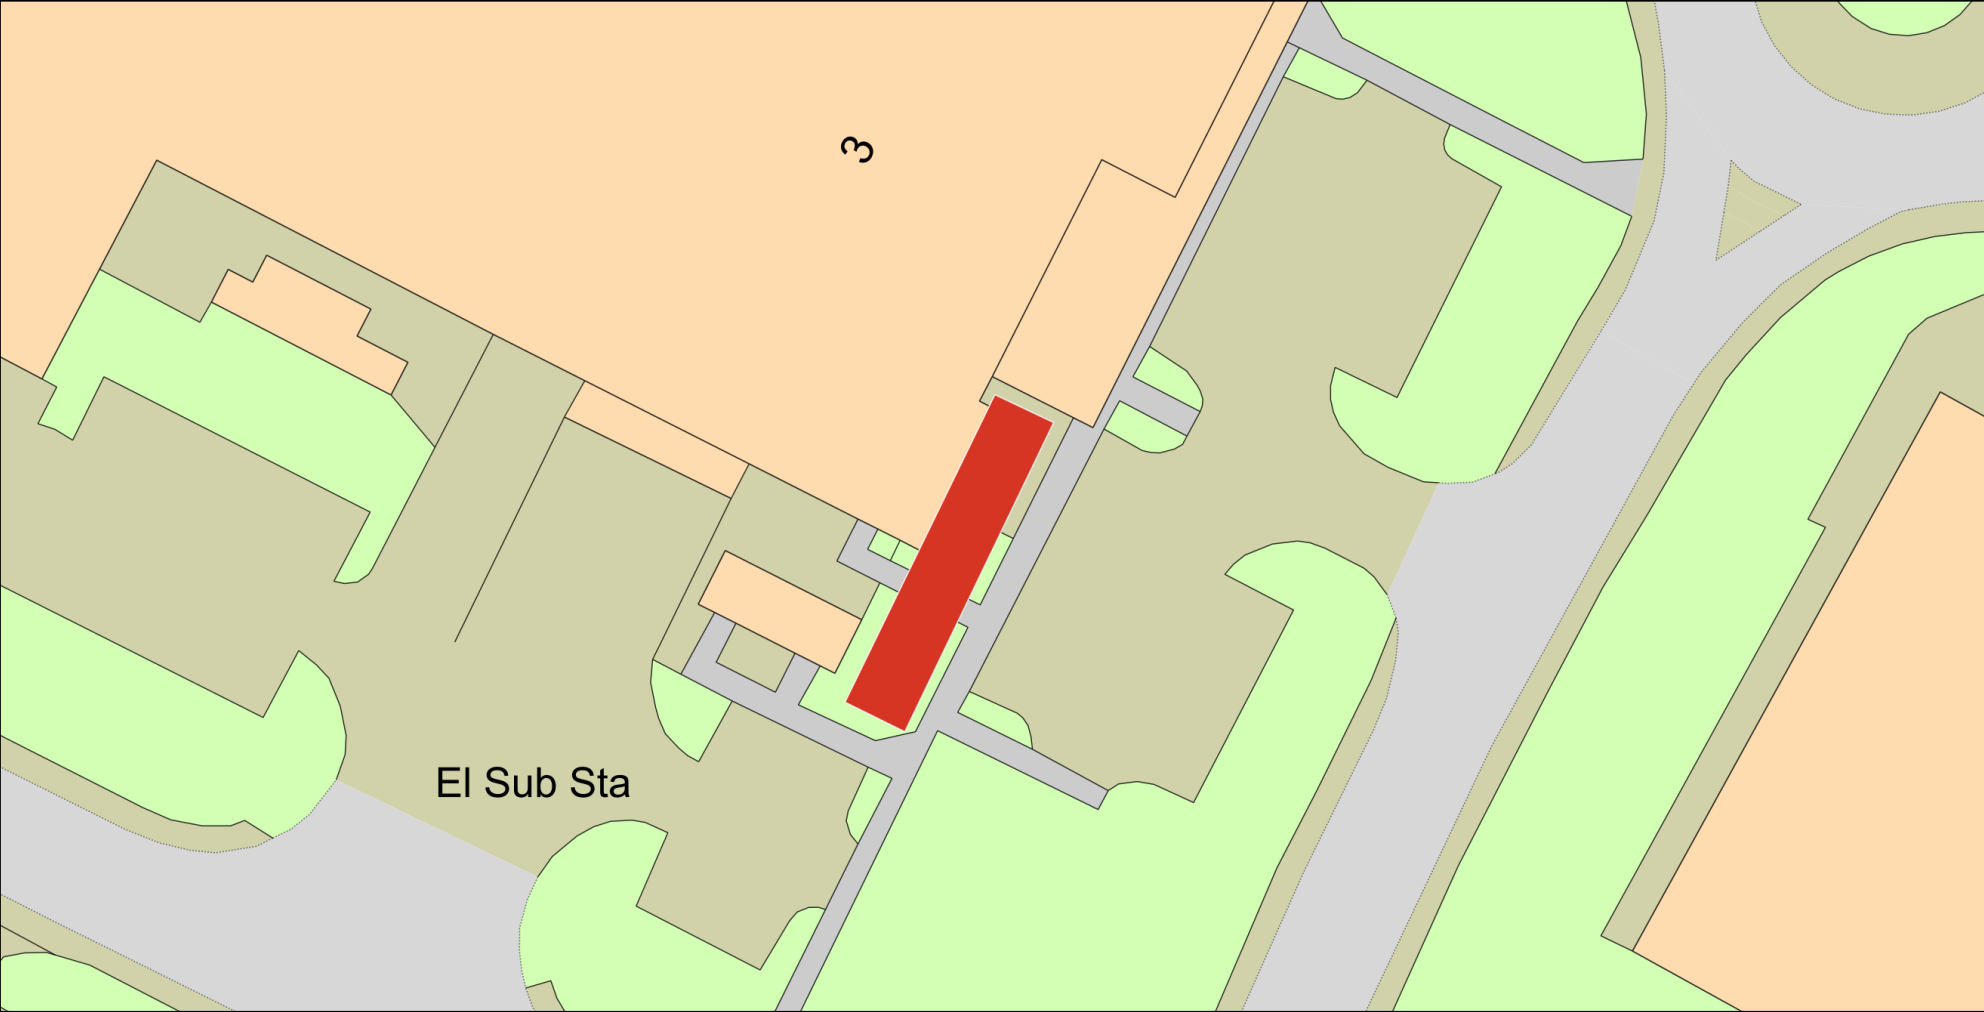

Site Plan

Plan Produced for: Wipak UK Ltd

Date Produced: 22 Dec 2023

Plan Reference Number: TQRQM23356111505894

Scale: 1:500 @ A4