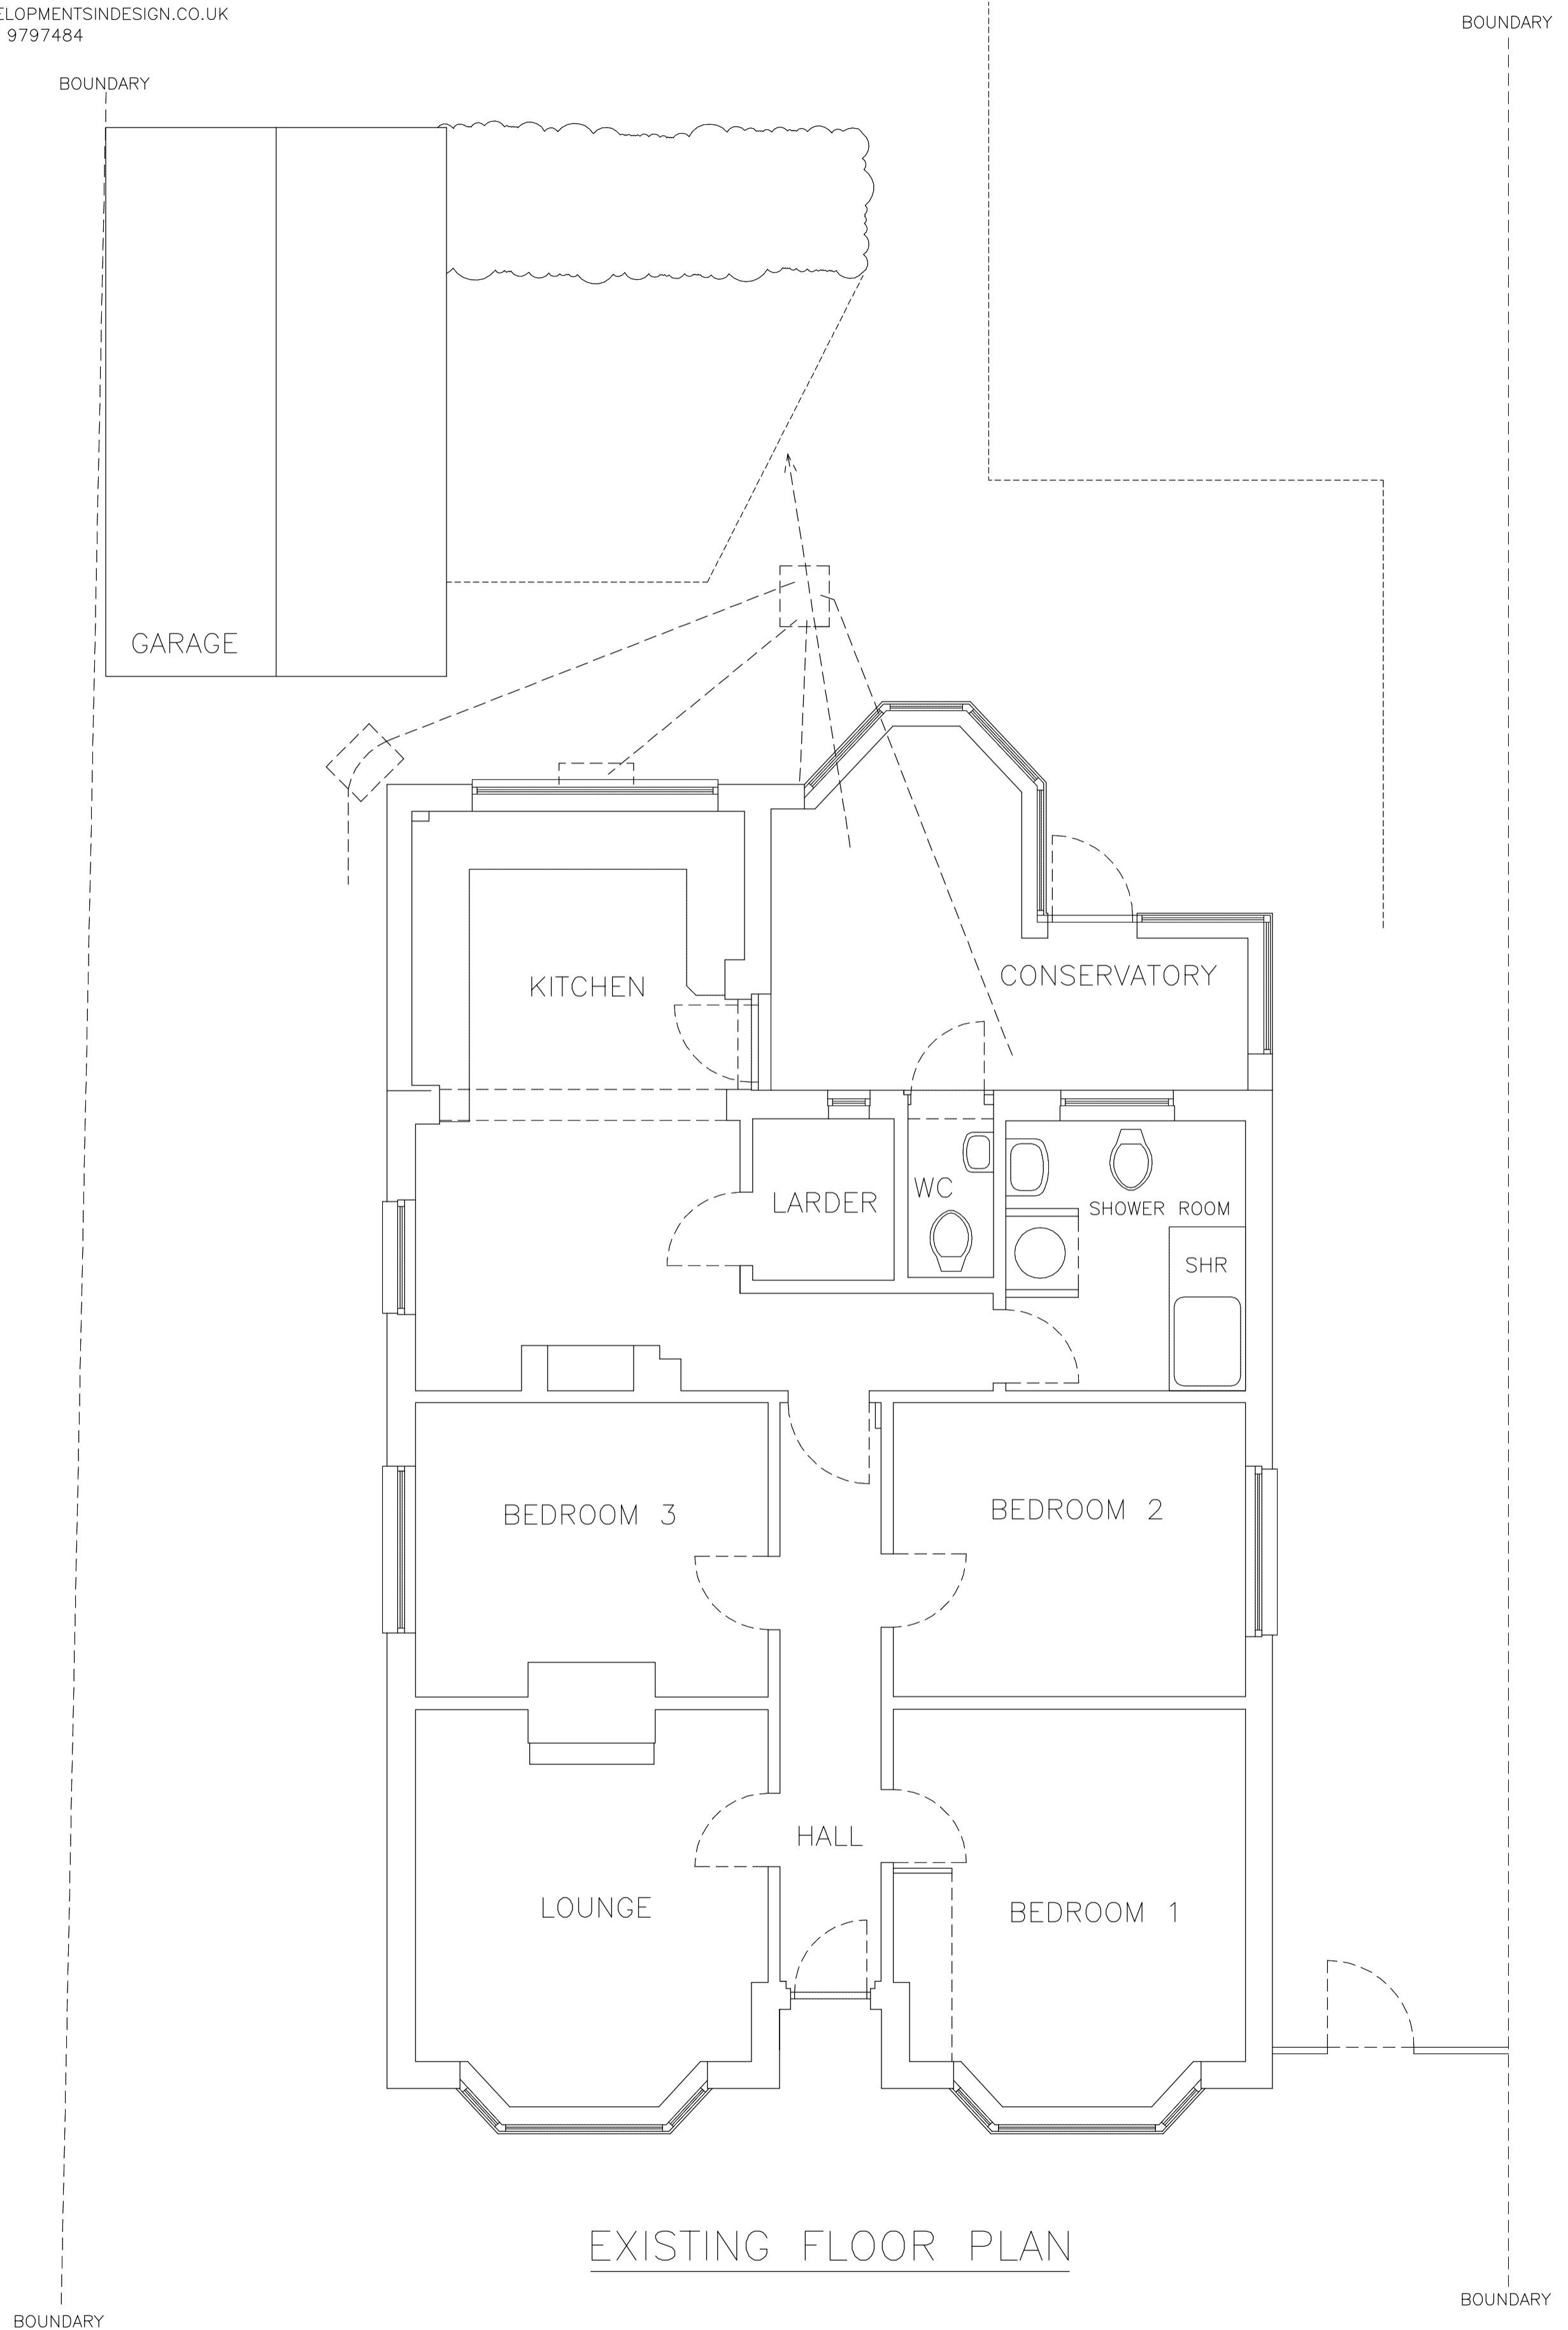

DEVELOPMENTS IN DESIGN LTD

WWW.DEVELOPMENTSINDESIGN.CO.UK
TEL.0118 9797484

EXISTING FLOOR PLAN

PROPOSED REAR EXTENSION

0 1 2 3 4 5M

DRAWING NO. WJ.003
DATE 23.11.23
SCALE 1:50

MR AND MRS WELLINGS-JOHN

RATHDAIR THE STREET BRAMLEY RG26 5DD