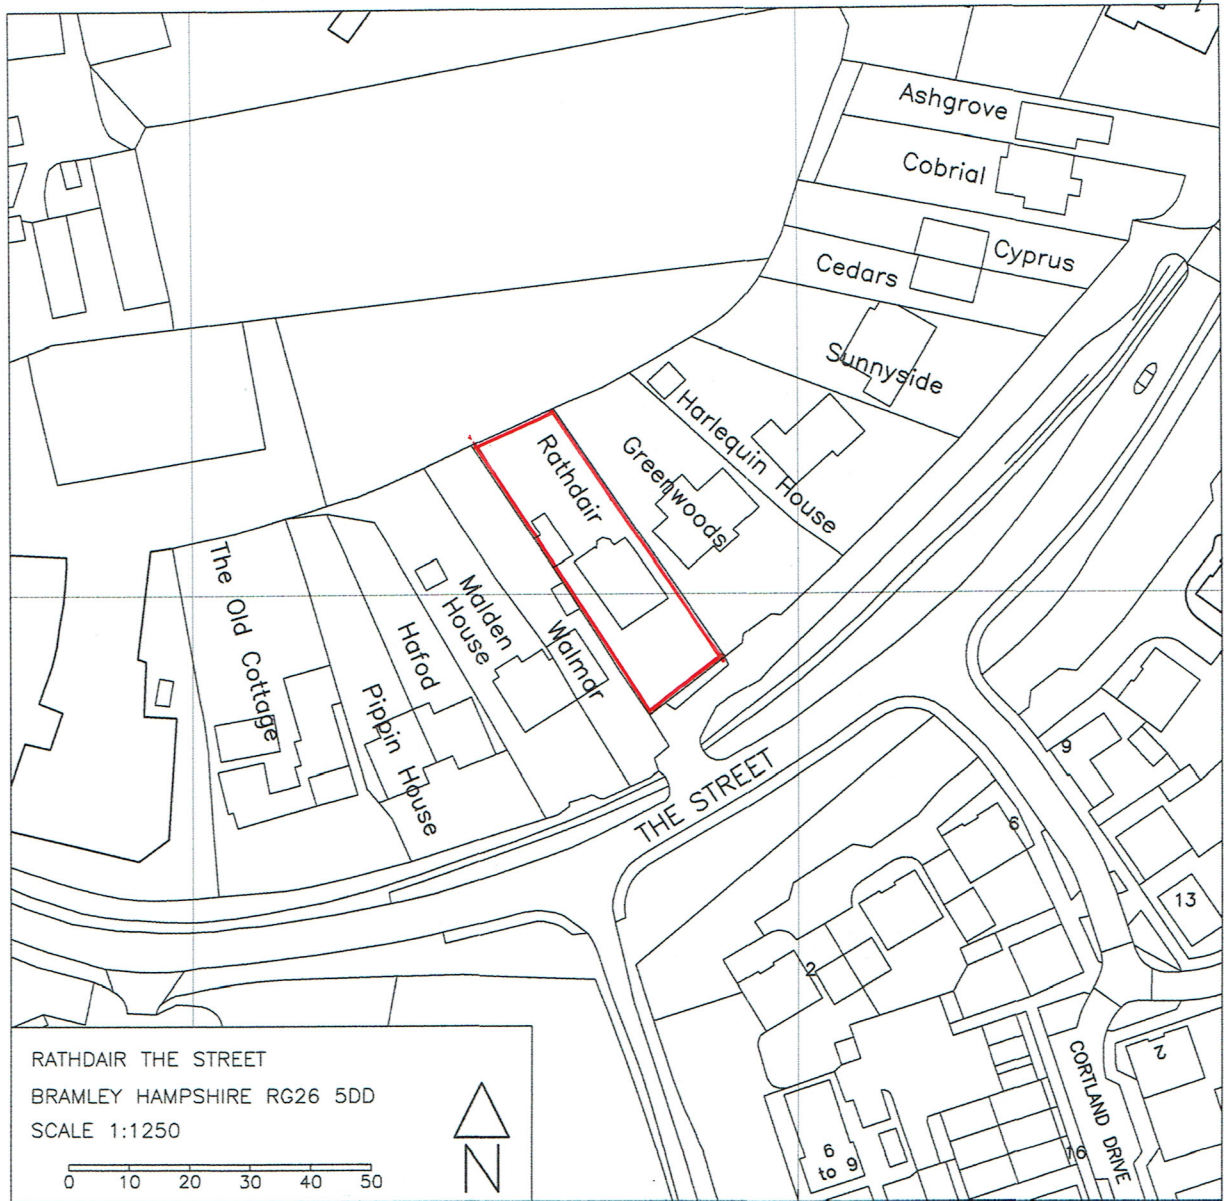

DRAWING NO. WJ.006A

RATHDAIR THE STREET  
BRAMLEY HAMPSHIRE RG26 5DD  
SCALE 1:1250