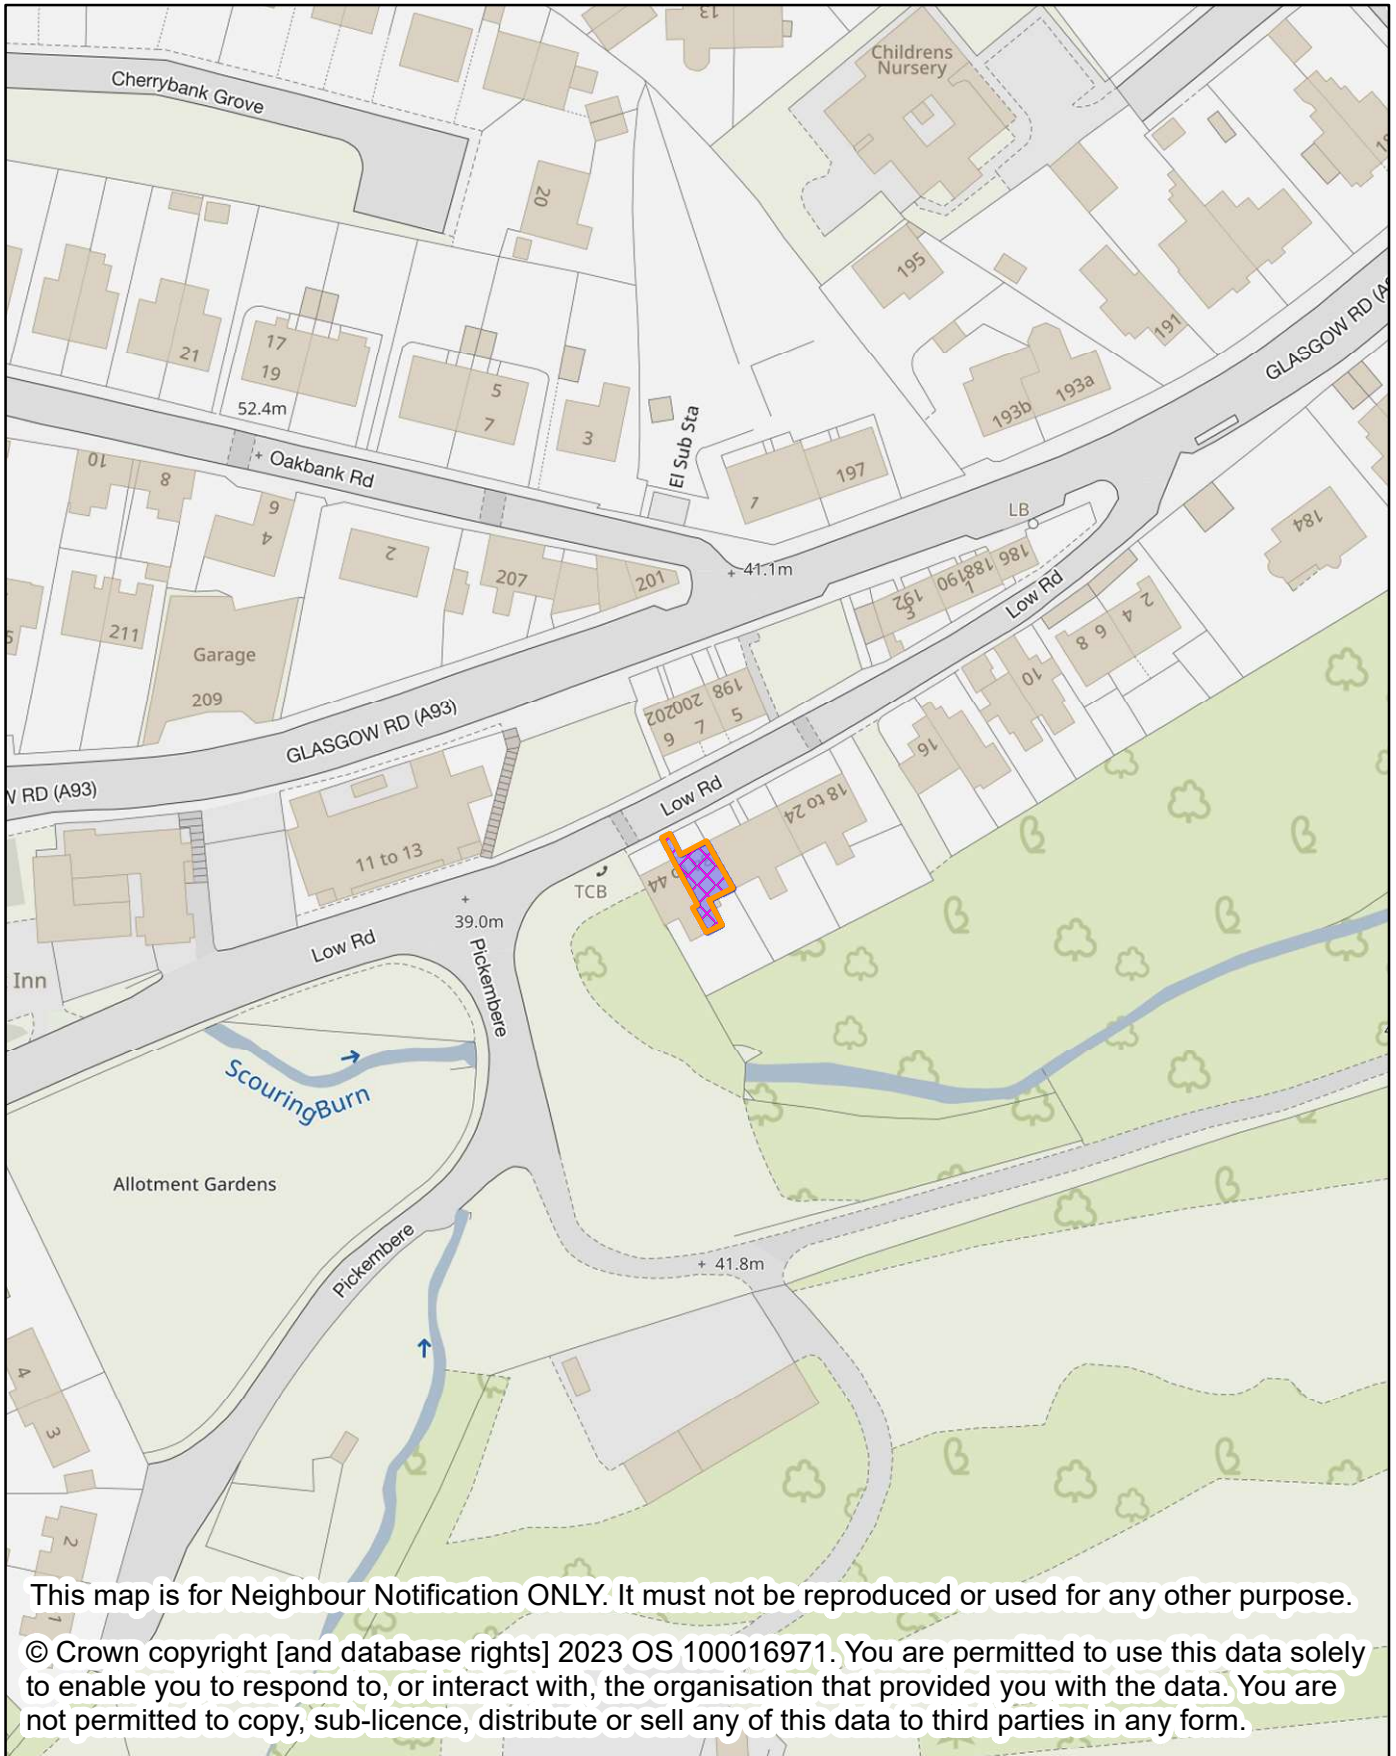

Perth & Kinross Council

NEIGHBOUR NOTIFICATION

Location Plan showing planning application site

This map is for Neighbour Notification ONLY. It must not be reproduced or used for any other purpose.

© Crown copyright [and database rights] 2023 OS 100016971. You are permitted to use this data solely to enable you to respond to, or interact with, the organisation that provided you with the data. You are not permitted to copy, sub-licence, distribute or sell any of this data to third parties in any form.