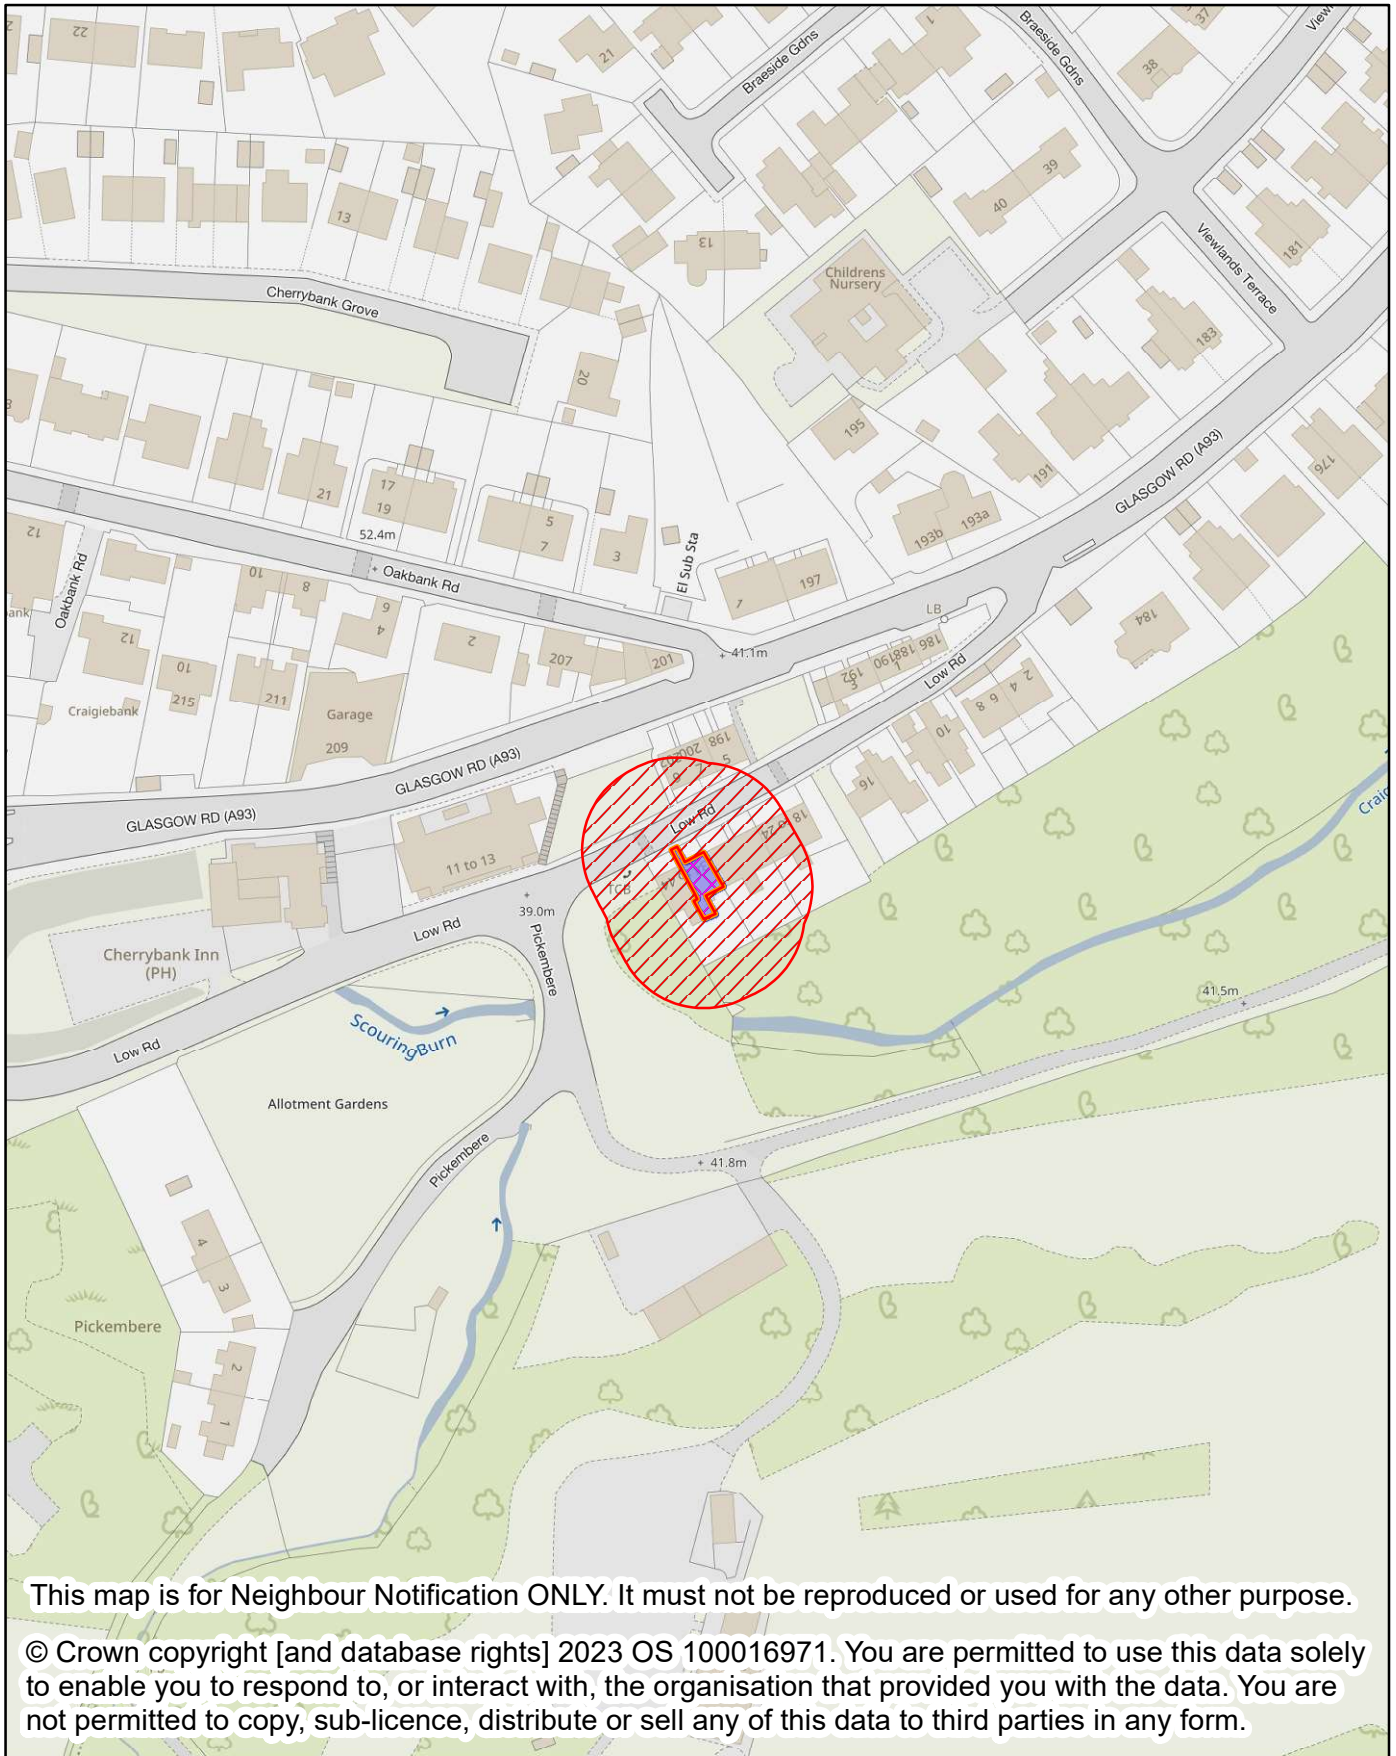

Perth & Kinross Council

NEIGHBOUR NOTIFICATION

Location Plan showing planning application site

This map is for Neighbour Notification ONLY. It must not be reproduced or used for any other purpose.

© Crown copyright [and database rights] 2023 OS 100016971. You are permitted to use this data solely to enable you to respond to, or interact with, the organisation that provided you with the data. You are not permitted to copy, sub-licence, distribute or sell any of this data to third parties in any form.