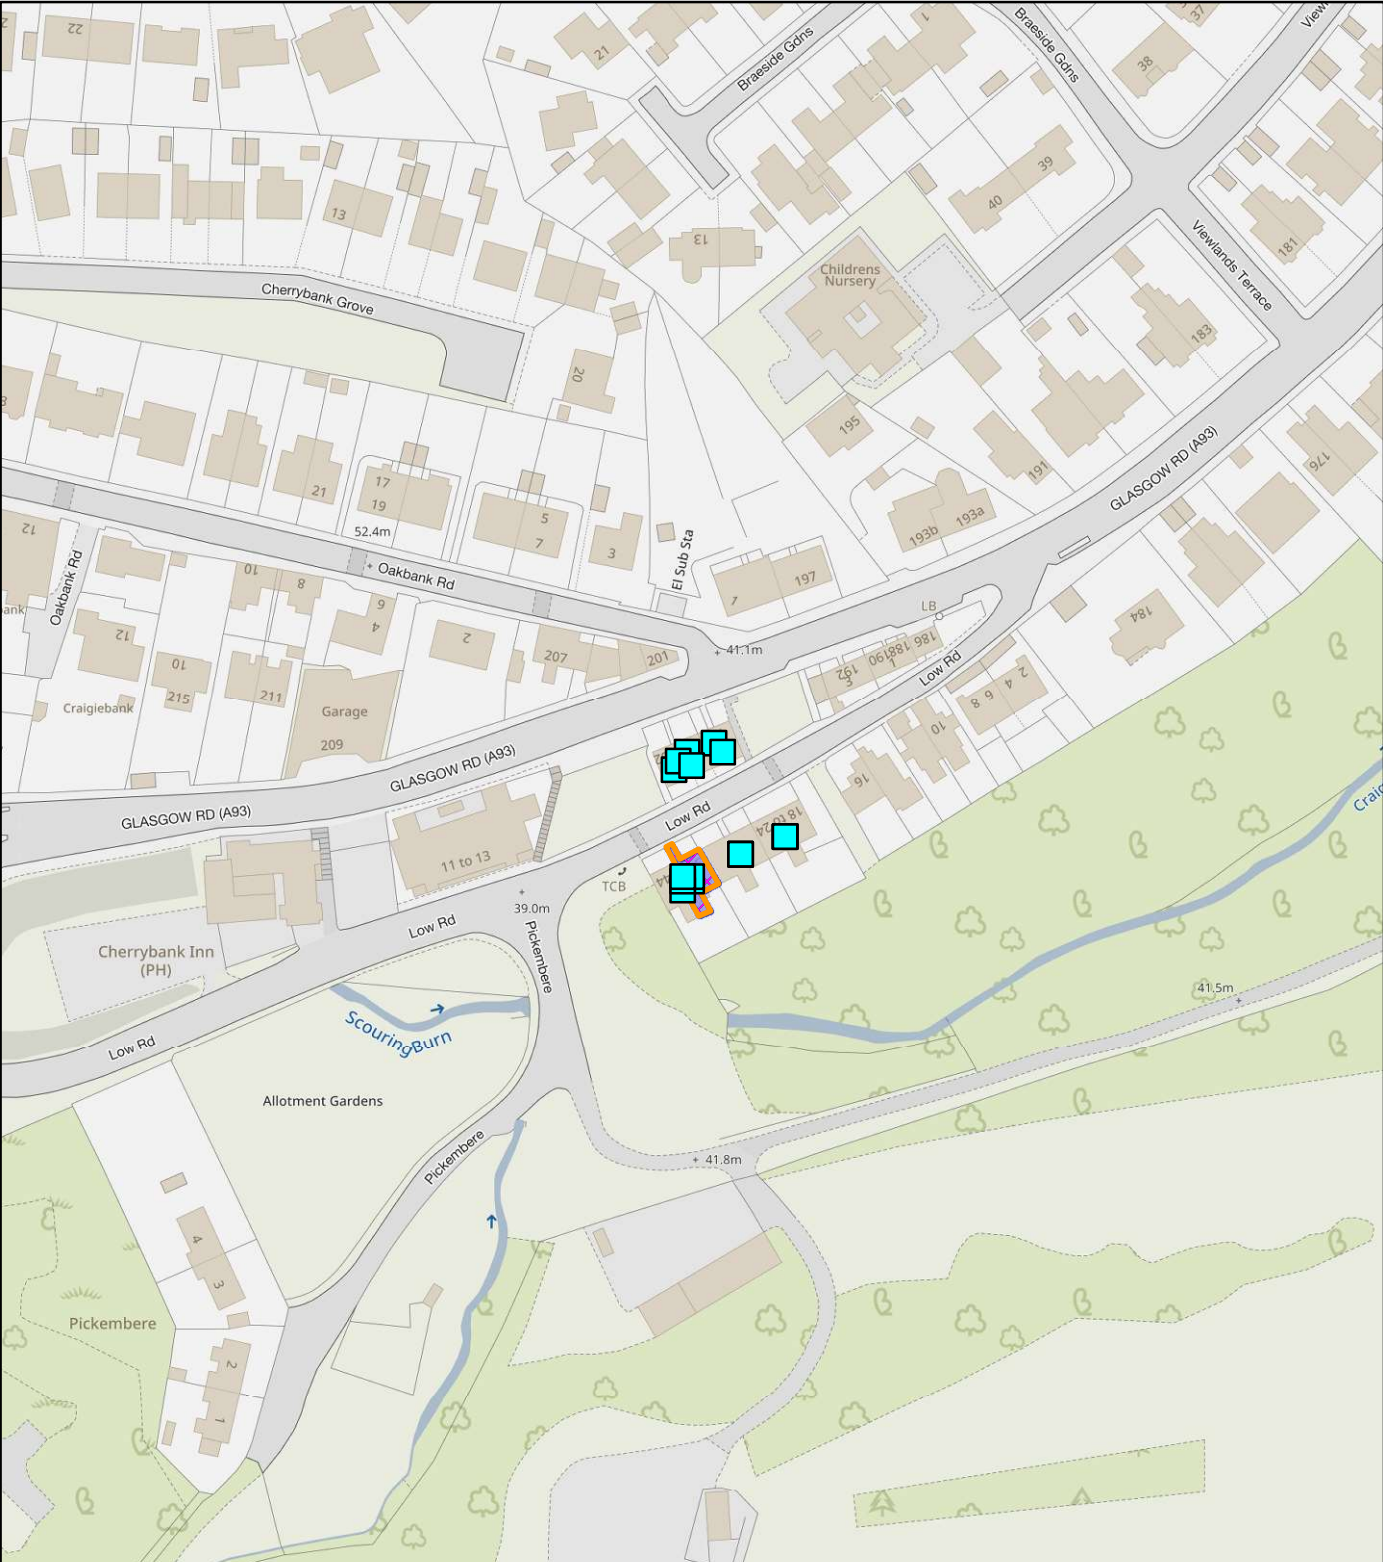

Perth & Kinross Council

NEIGHBOUR NOTIFICATION

Location Plan showing planning application site

This map is for Neighbour Notification ONLY. It must not be reproduced or used for any other purpose.

© Crown copyright [and database rights] 2023 OS 100016971. You are permitted to use this data solely to enable you to respond to, or interact with, the organisation that provided you with the data. You are not permitted to copy, sub-licence, distribute or sell any of this data to third parties in any form.